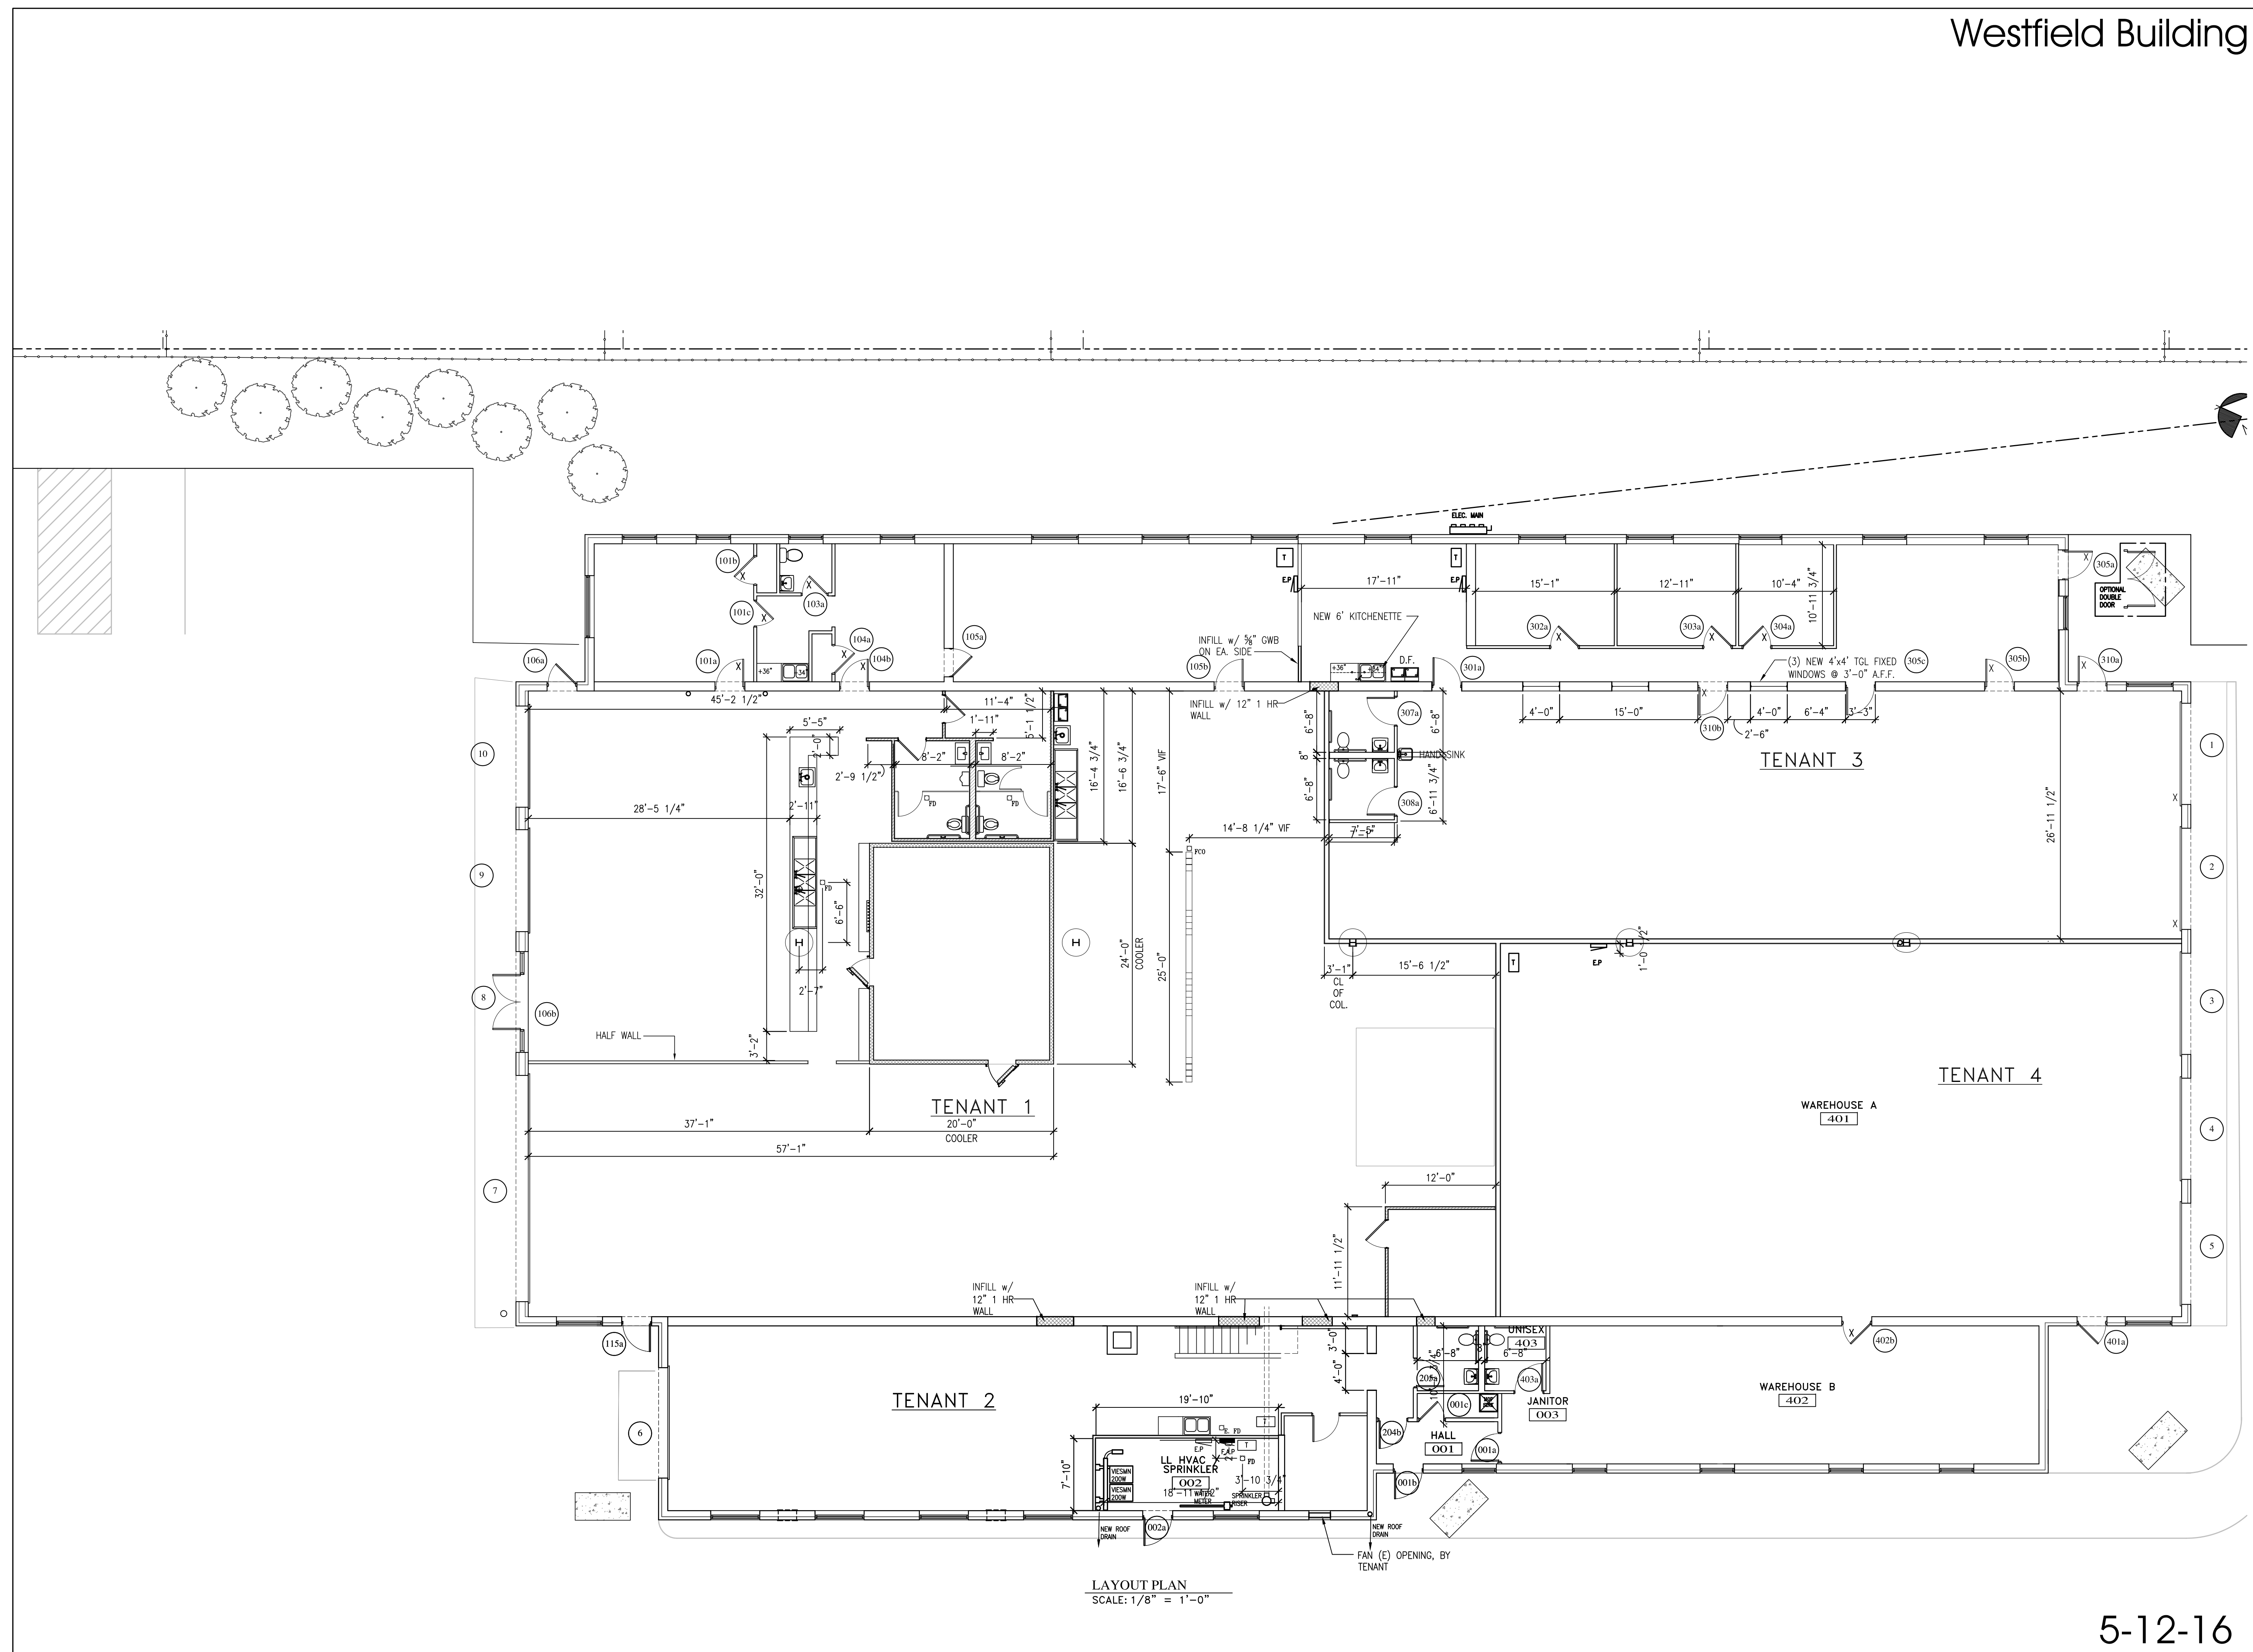

ALPHAarchitects
17 CHESTNUT STREET
PORTLAND, ME 04101
PHONE: 207.761.9500
FAX: 207.761.9595
design@alphaarchitects.com

COPYRIGHT

Westfield Building
17 Westfield Street
Portland, ME. 04102

JOB: 15162

ISSUE DATE	
PRELIM	08-18-15
PLANNING	1-19-16
CD's	1-27-15
REV. 1	2-4-16
REV. 2	5-6-16
PRINT	5-12-16

LAYOUT PLAN
A1.2

LAYOUT PLAN
SCALE: 1/8" = 1'-0"

5-12-16