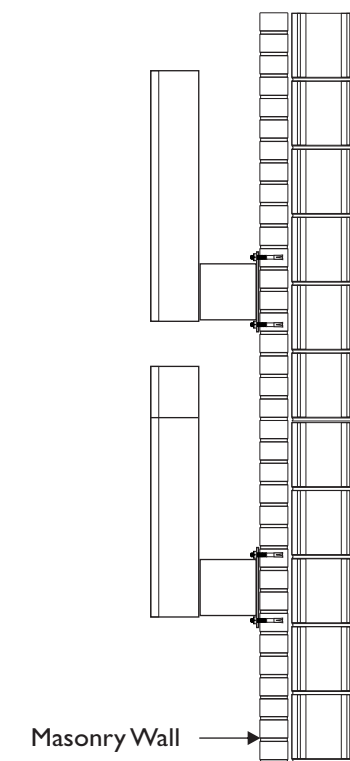

Front View
Scale: .375" = 1'-0"

Side View
Scale: .375" = 1'-0"