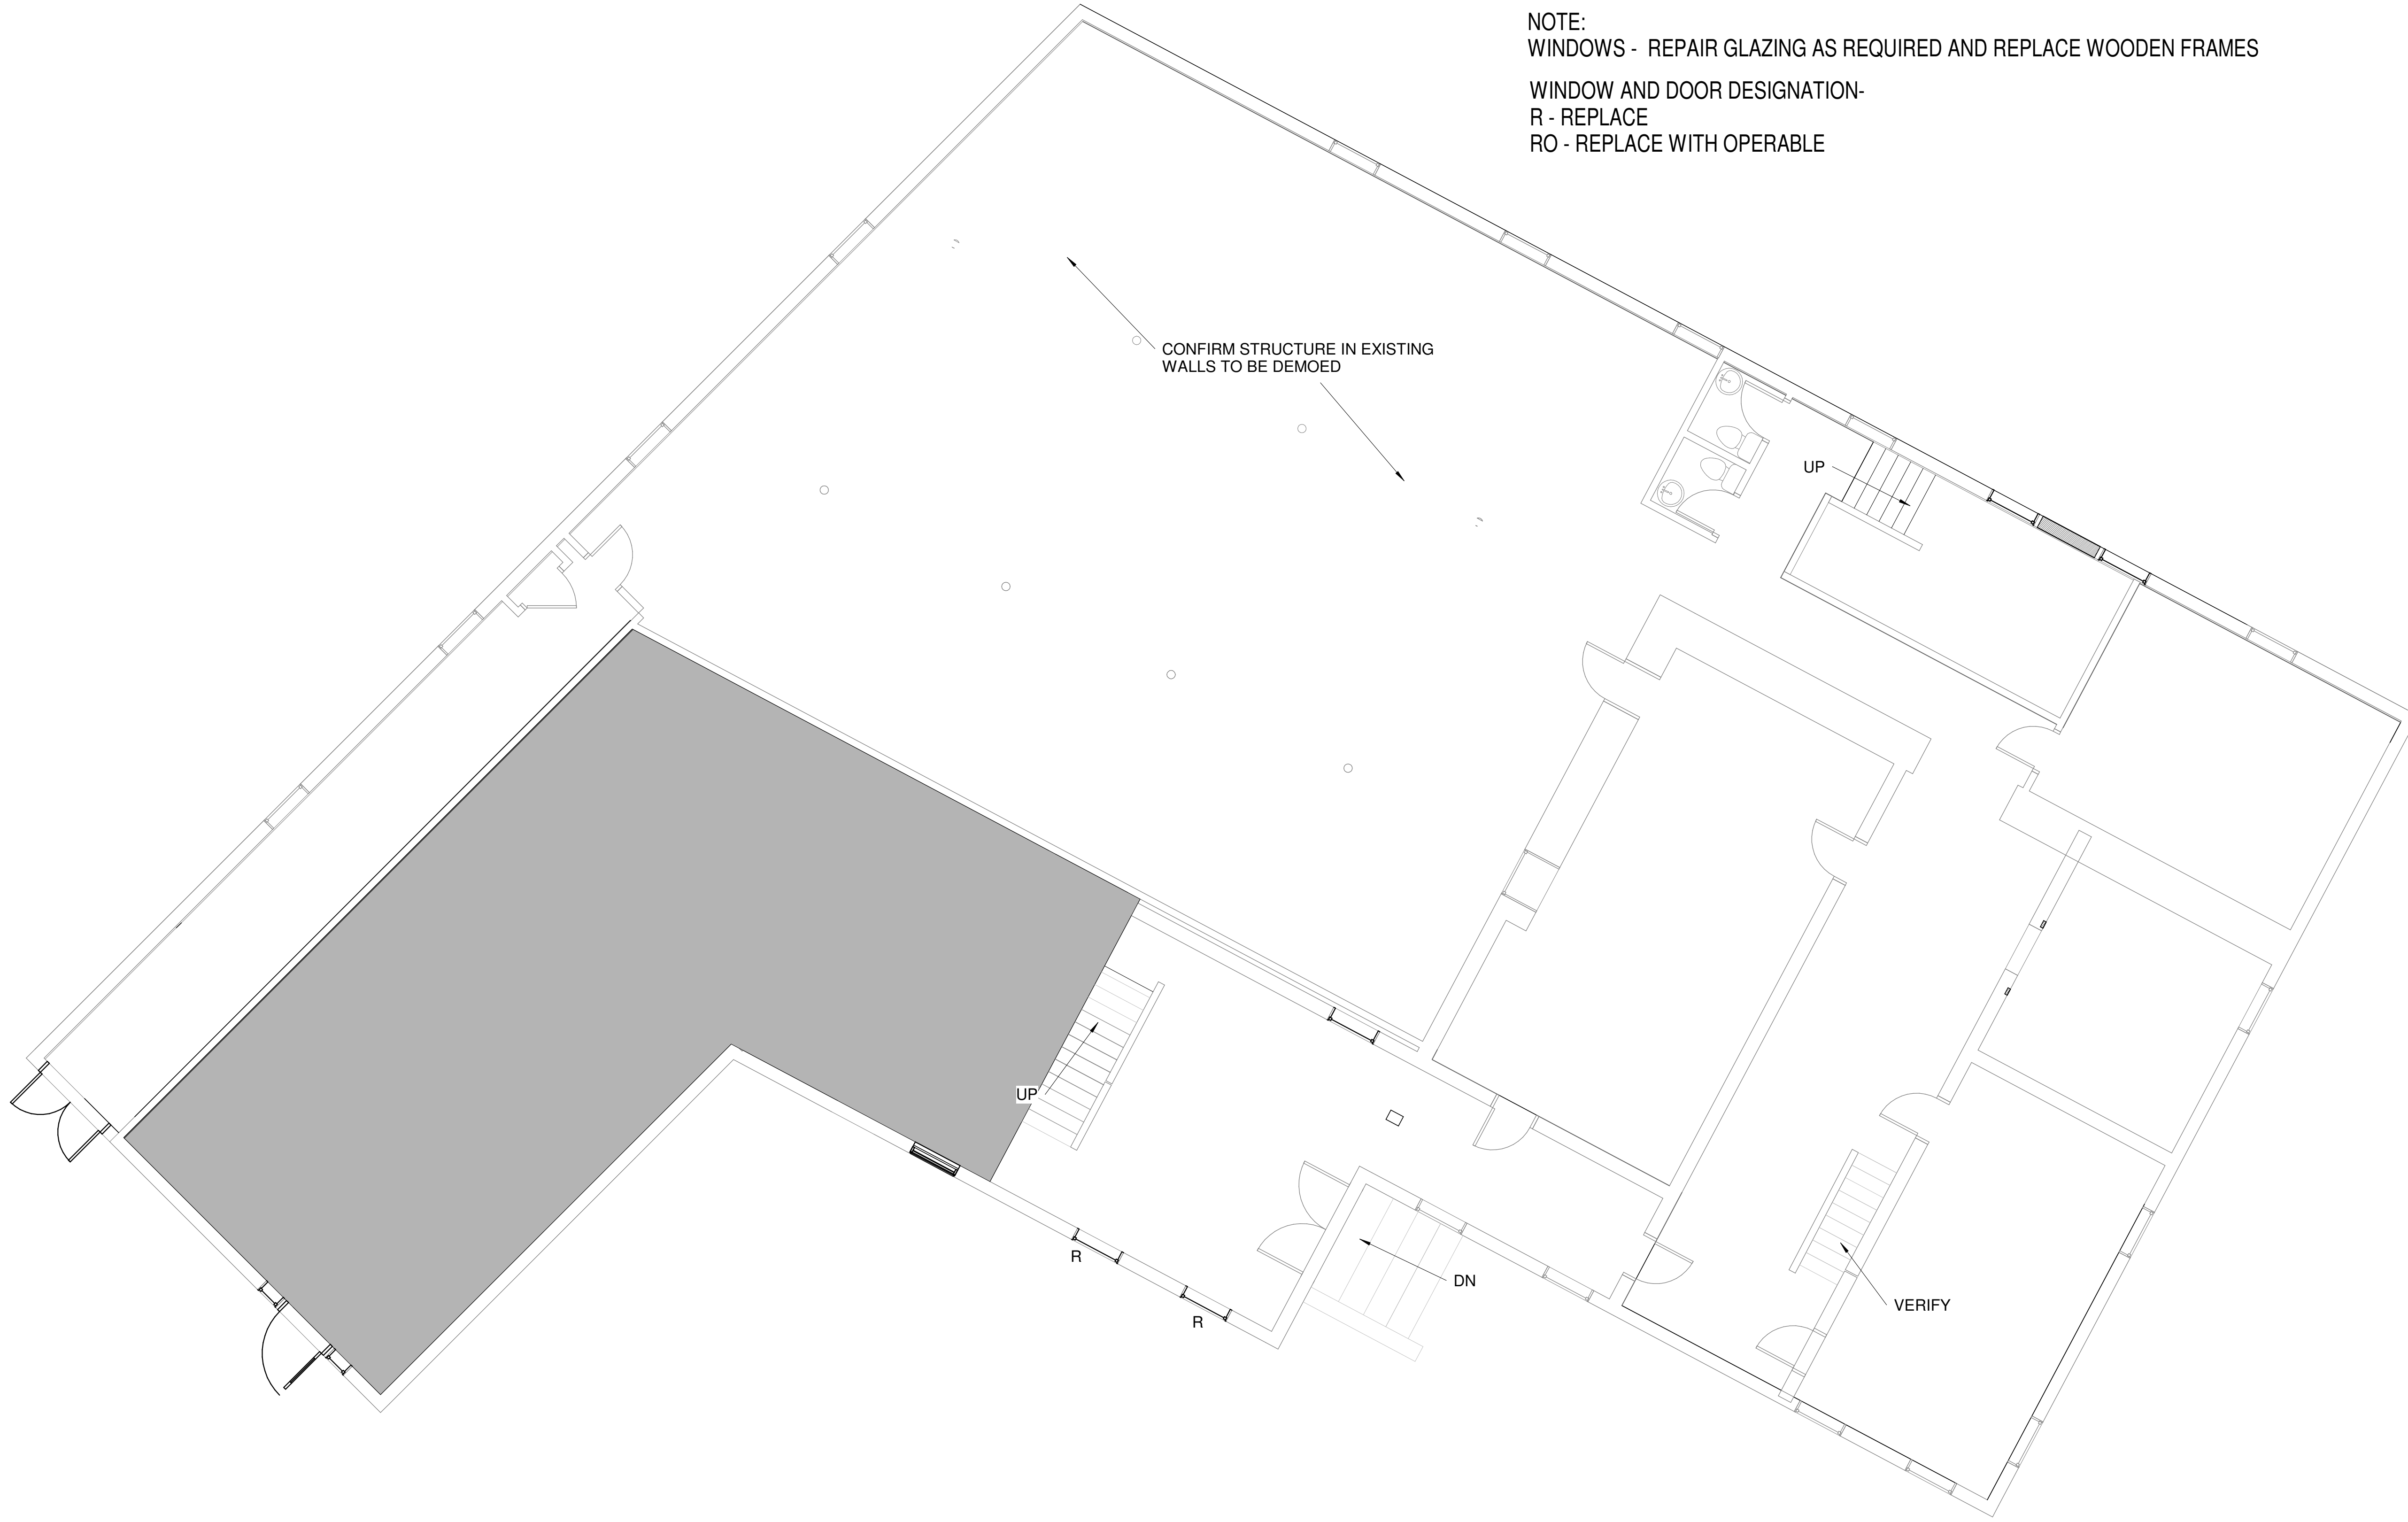

Revisions:
2017-12-11 - REV. BUILD. INSPECTIONS

Date: 11-13-2017
Scale: 3/16" = 1'-0"
BASEMENT PLAN

A1.00

NOTE:
WINDOWS - REPAIR GLAZING AS REQUIRED AND REPLACE WOODEN FRAMES
WINDOW AND DOOR DESIGNATION-
R - REPLACE
RO - REPLACE WITH OPERABLE

1 | BASEMENT - NEW
3/16" = 1'-0"