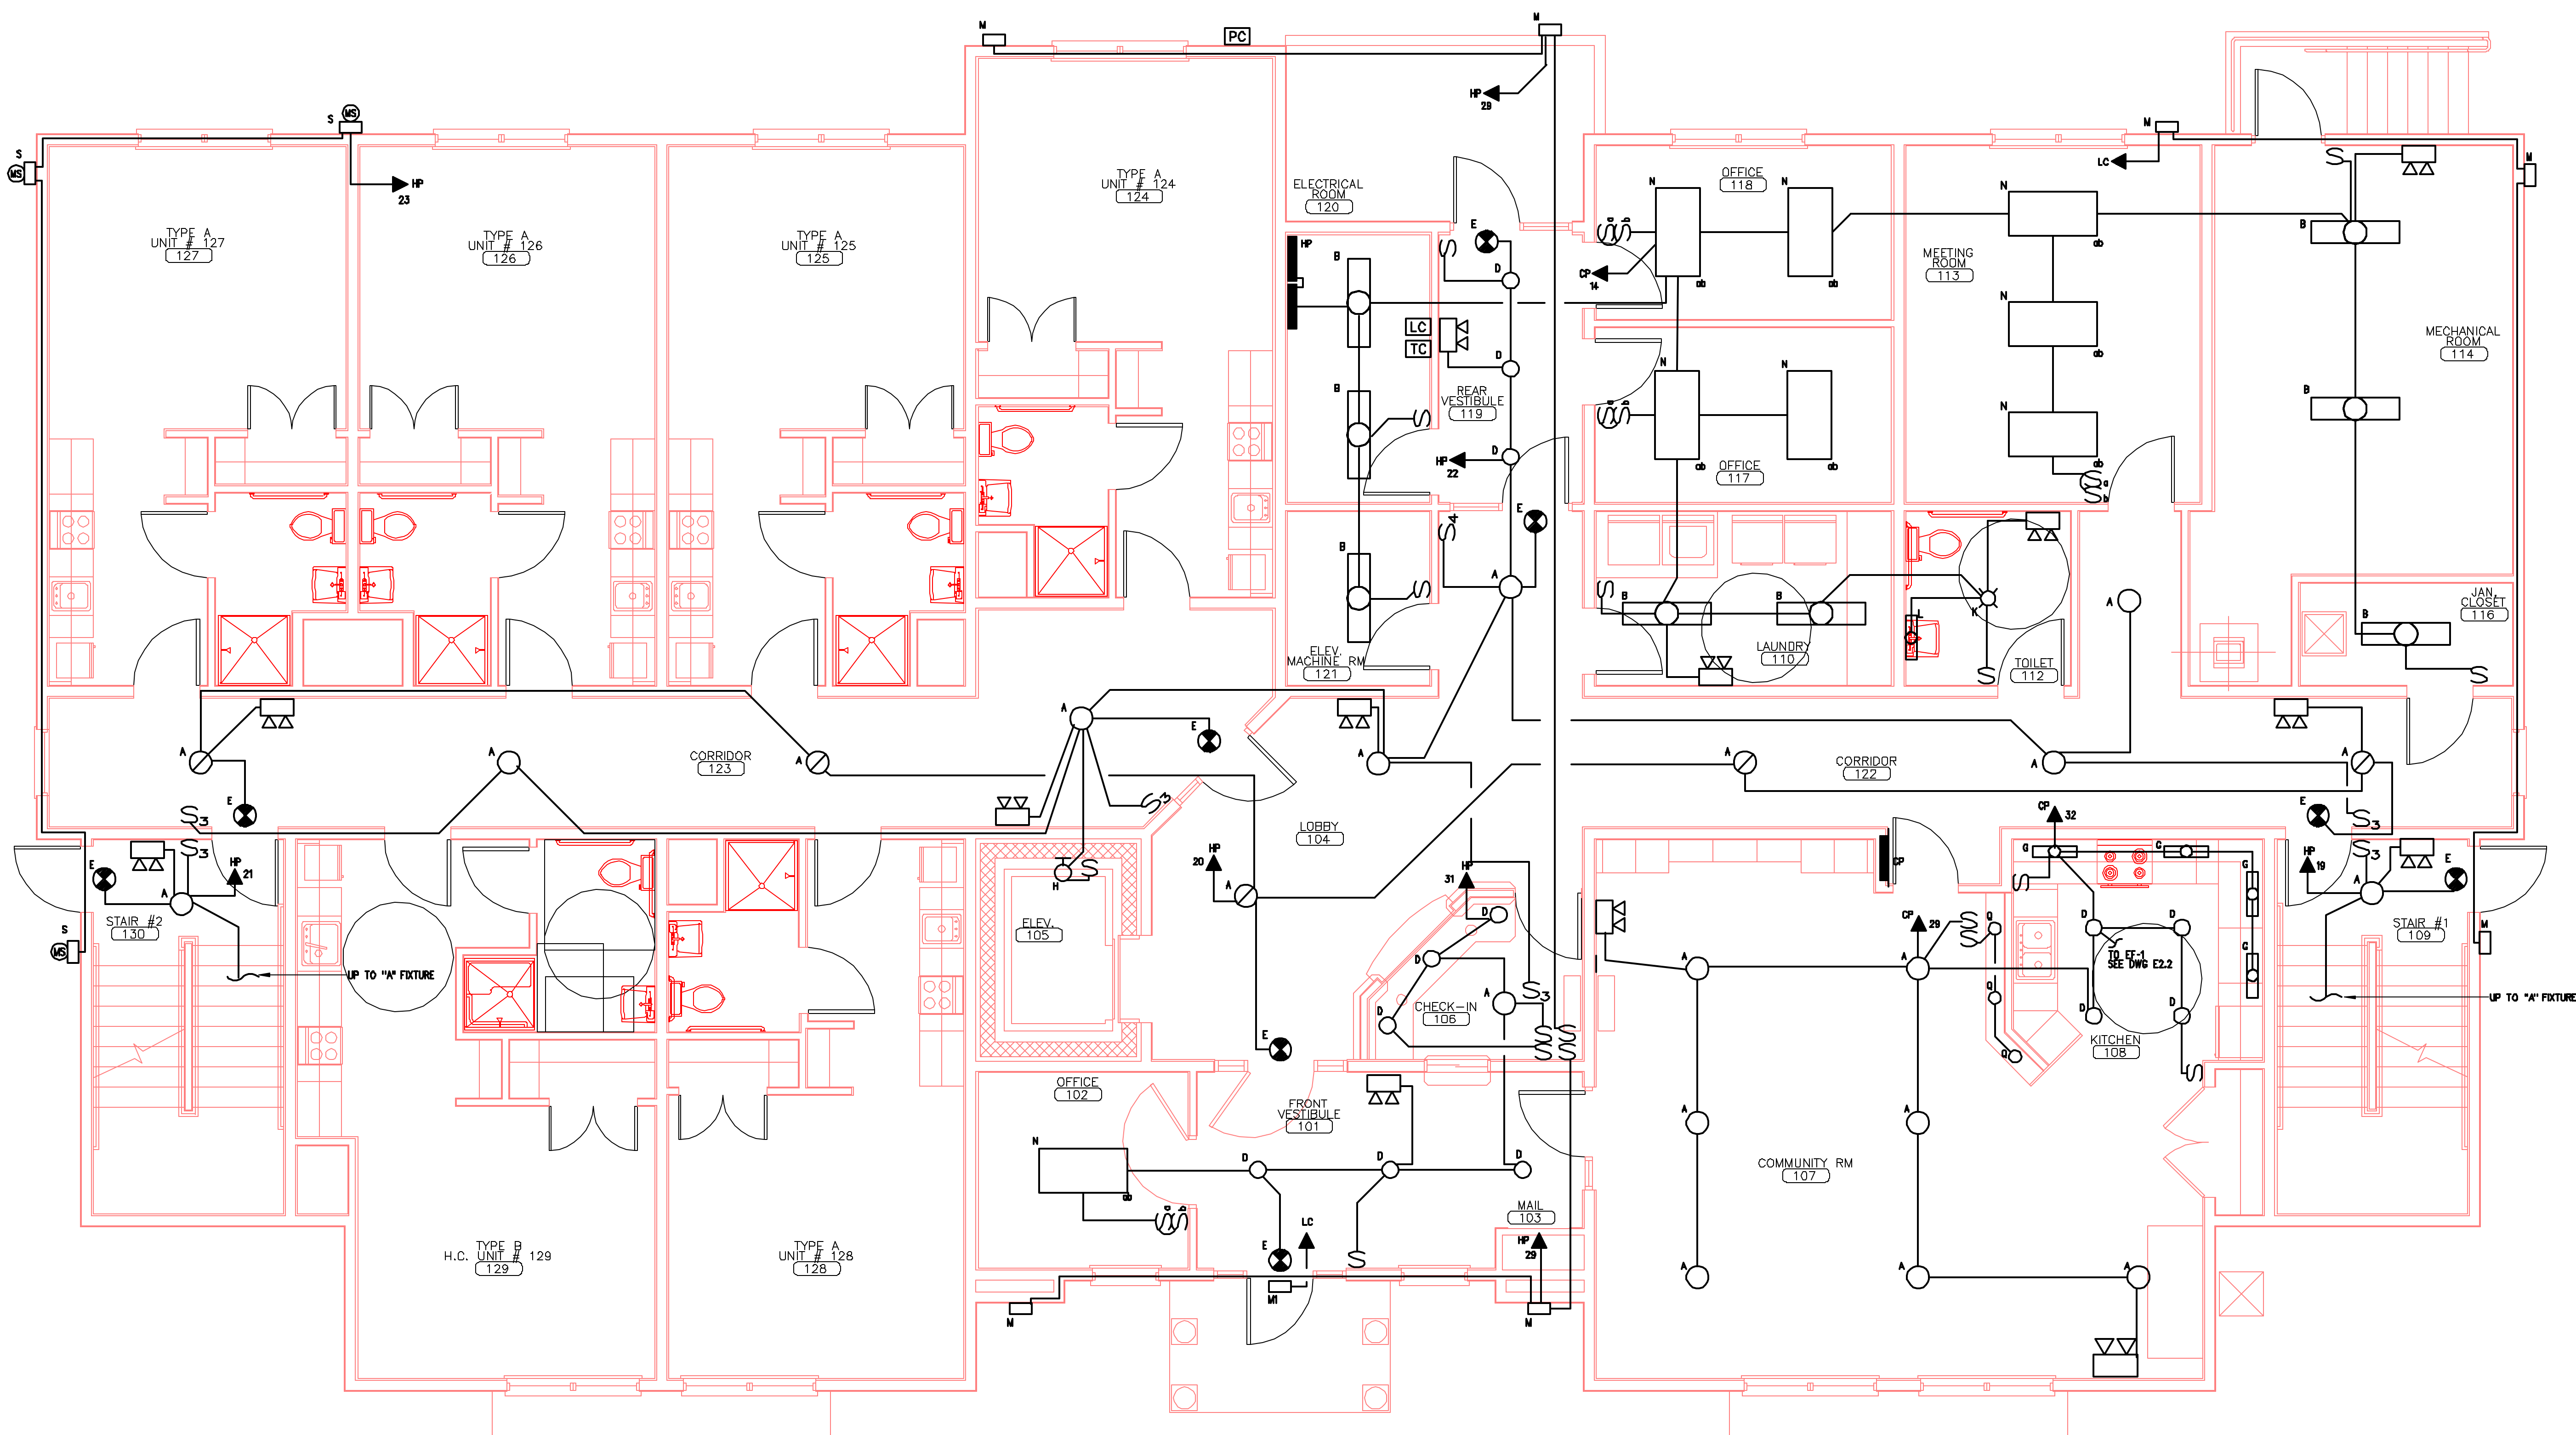

- ▲
- ▲
- ▲
- ▲
- ▲

FIRST FLOOR LIGHTING PLAN
 SCALE 1/4"=1'-0"