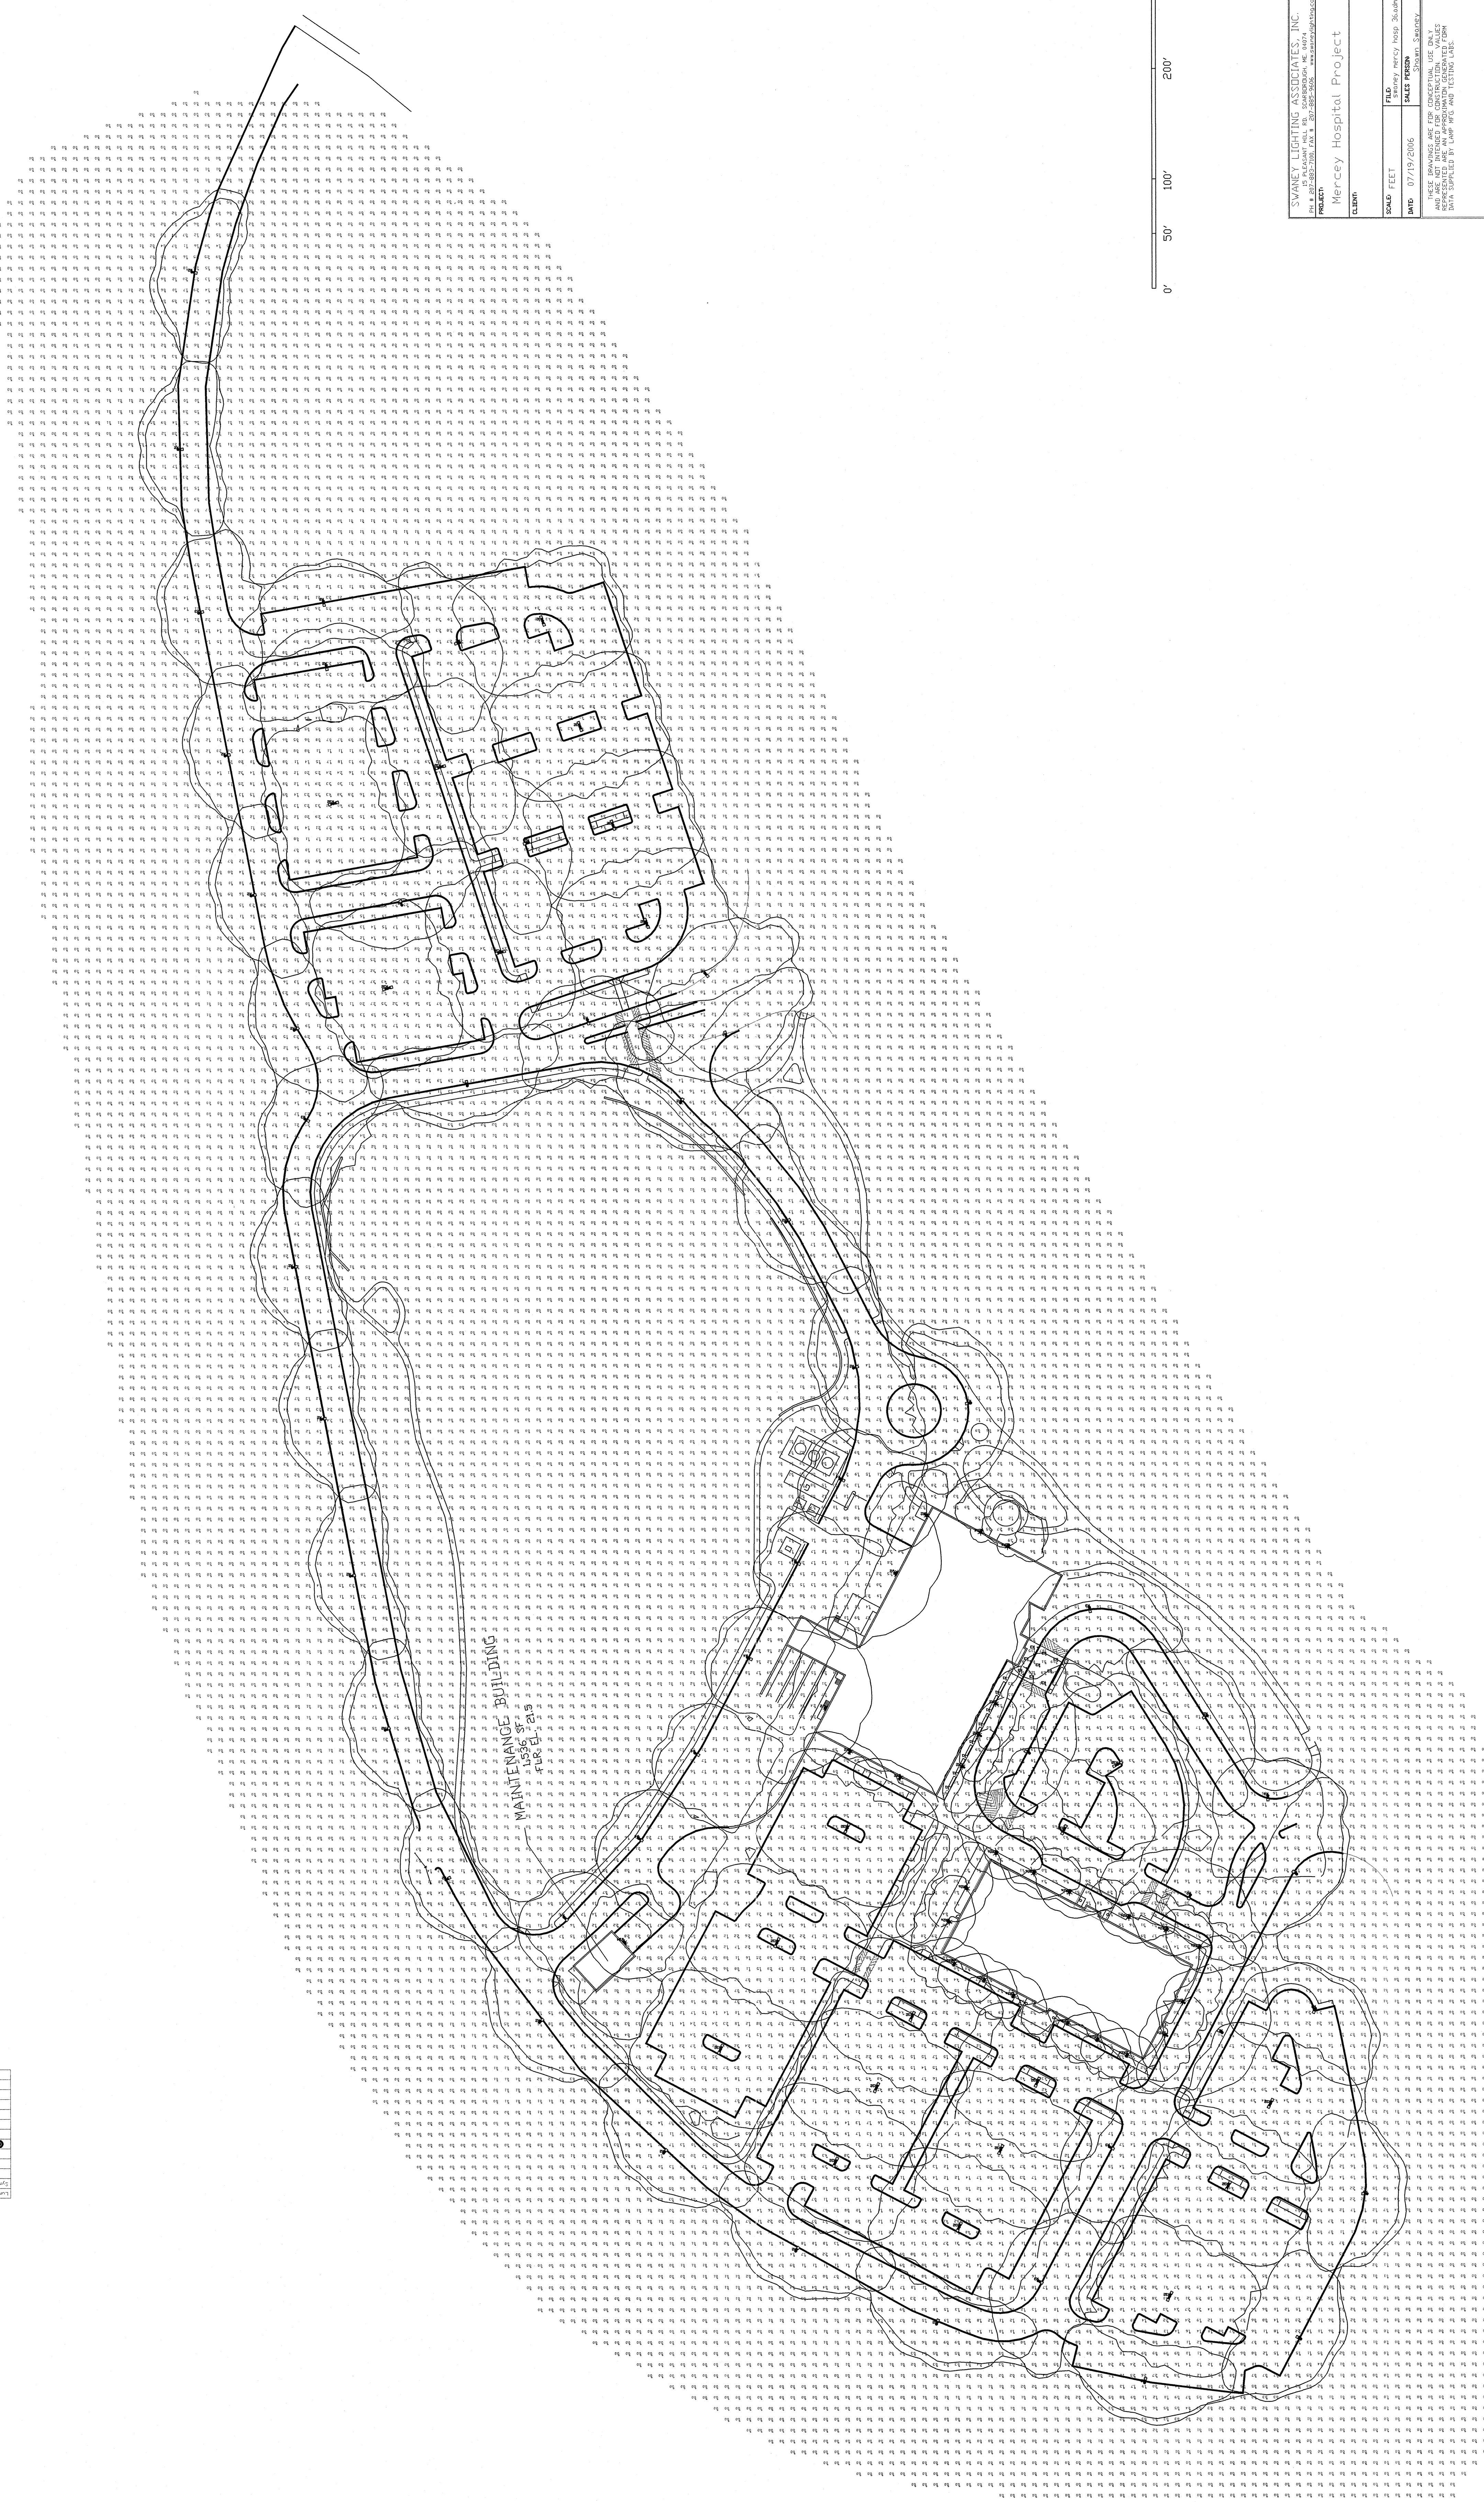

SWANEY LIGHTING ASSOCIATES, INC.
17 ALABAMA AVE. SE. GADSDEN, AL 36033
TEL: 205-652-1111 FAX: 205-652-1112
WWW.SWANEYLIGHTING.COM

PROJECT: **Mercey Hospital Project**

CLIENT: **Mercey Hospital**

SCALE: FEET
DATE: 07/19/2006
SHEET: P-0001

THESE DRAWINGS ARE FOR CONSTRUCTION USE ONLY.
ANY CHANGES TO THESE DRAWINGS SHALL BE MADE BY THE ARCHITECT.
DATA SUPPLIED BY LOW BEAM AND TESTING LABS.

PHILLIPS LAMP 2784-5 2500K/4' U/10000 M/05000 LUMENS INITIAL