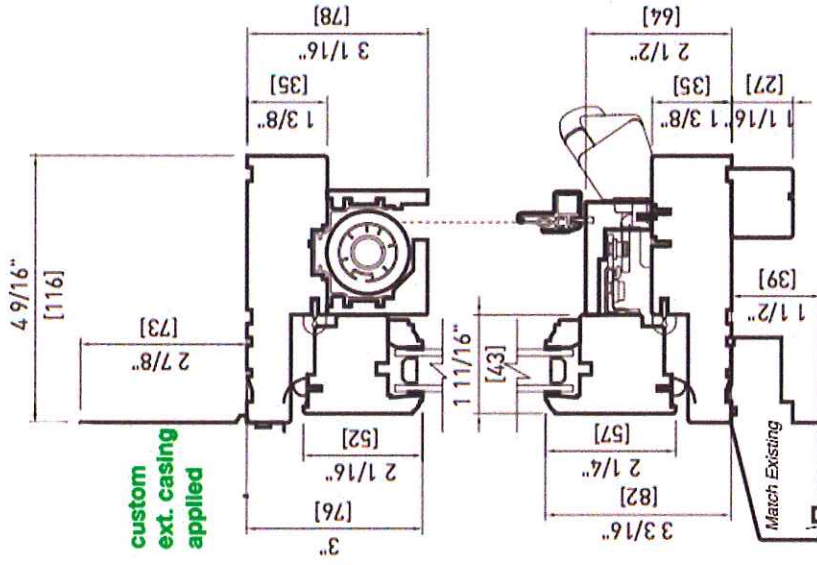

Built around you.

Stationary

WOOD EXTERIOR DOUBLE
4 9/16" [116 mm]

(proposed) loewen awning

Wood Ultimate Casement, Awning and Picture
Stationary / Picture

(existing) marvin picture unit