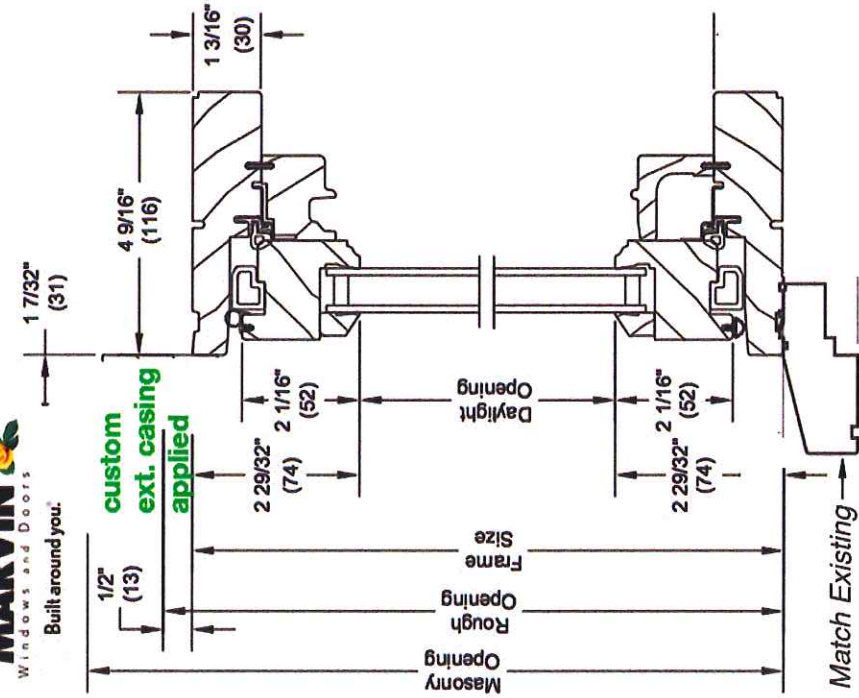

Built around you.

Stationary

WOOD EXTERIOR DOUBLE
4 9/16" [116 mm]

(proposed) loewen awning

Wood Ultimate Casement, Awning and Picture
Stationary / Picture

(existing) marvin picture unit