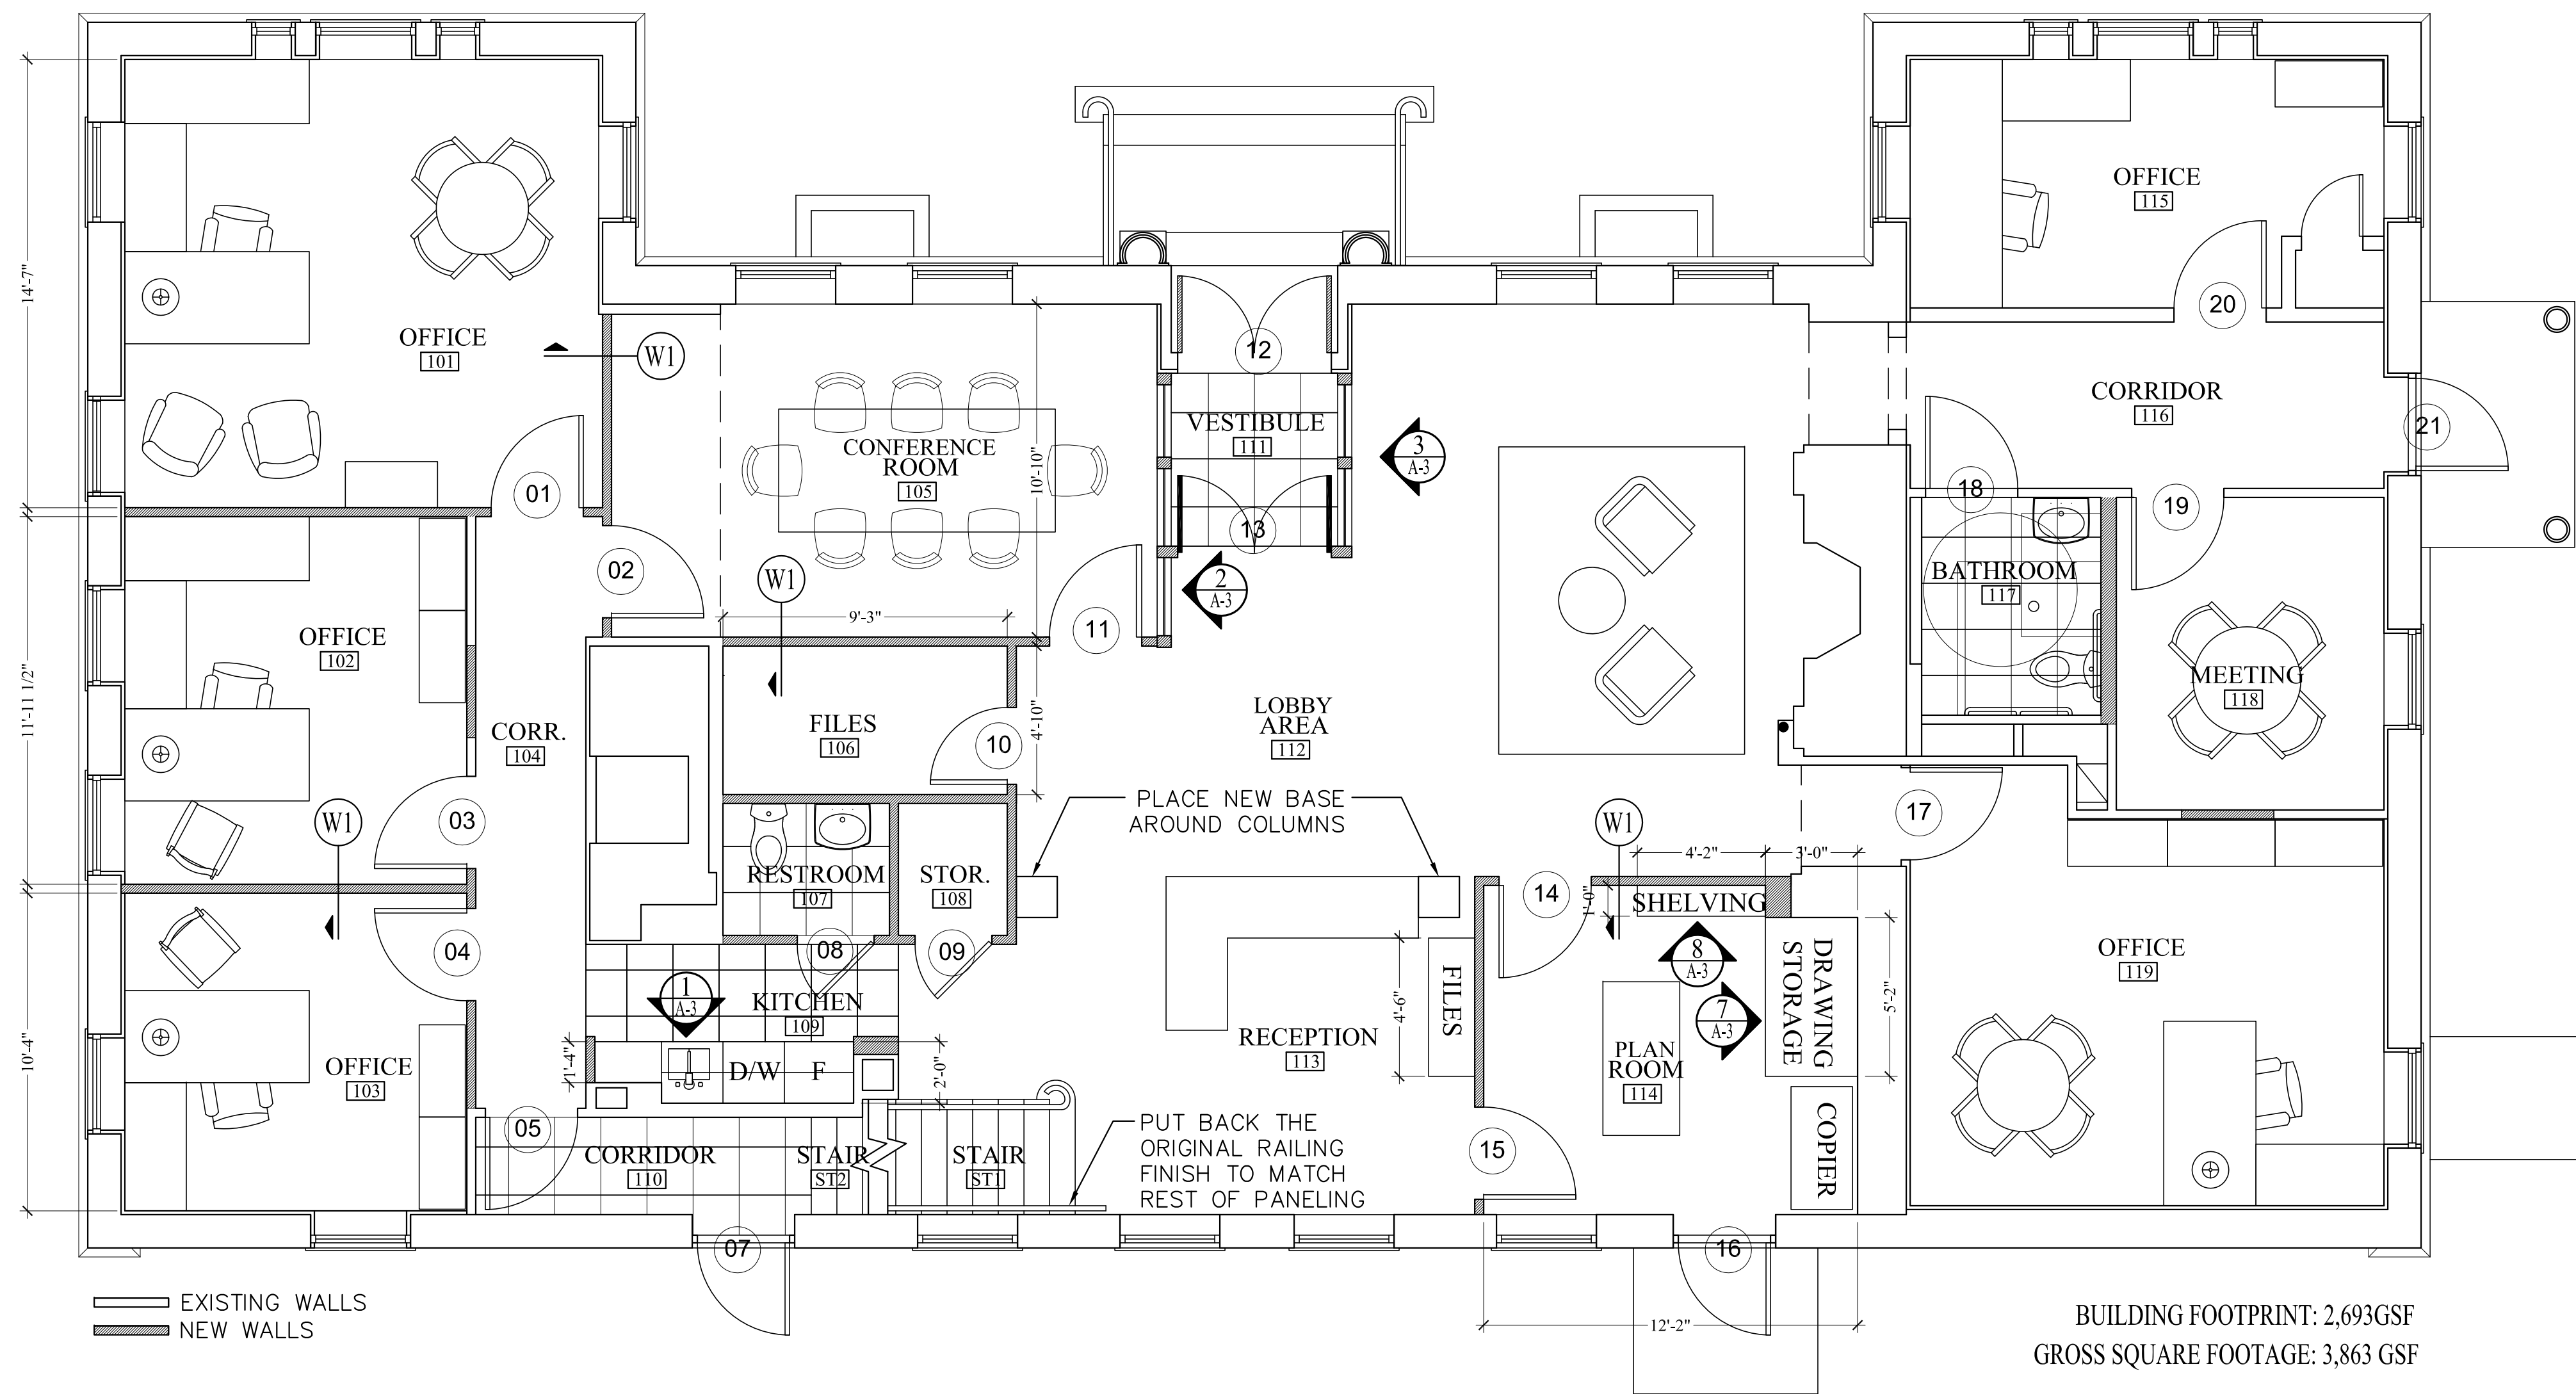

2 SECOND FLOOR PLAN
SCALE 1/4"=1'

1 FIRST FLOOR PLAN
SCALE 1/4"=1'