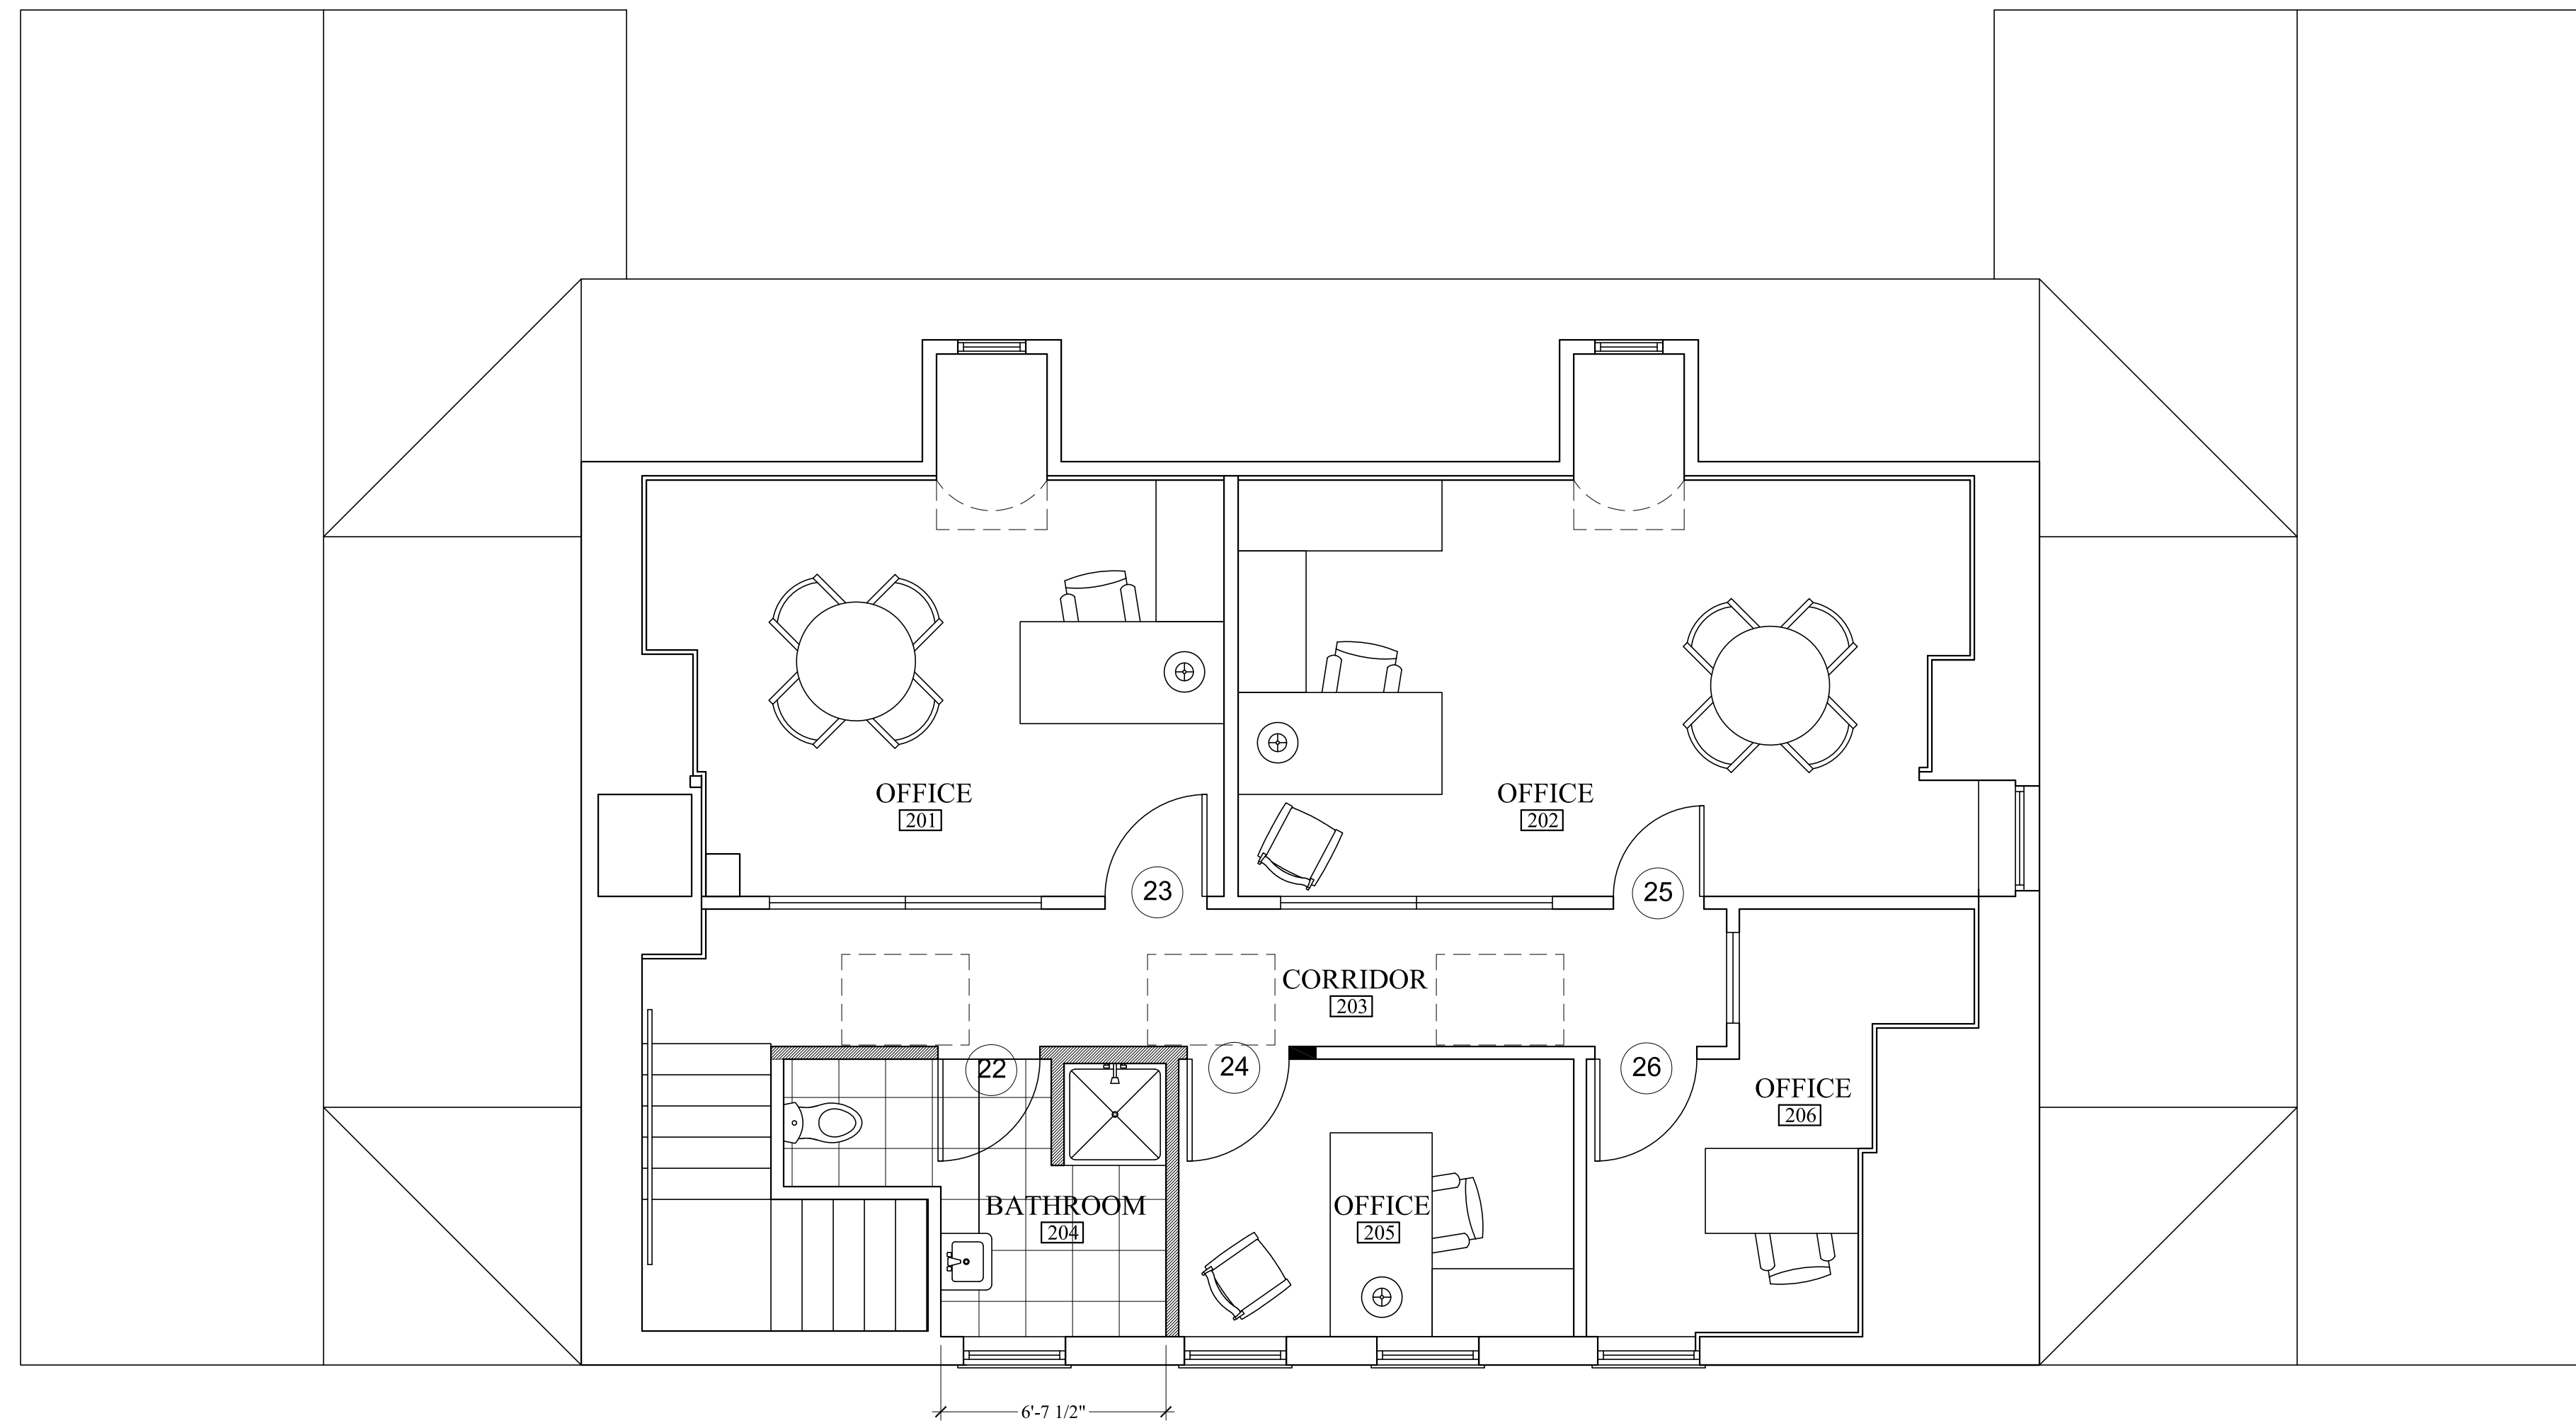

ARCHETYPE, P.A.
ARCHITECTS
48 Union Wharf Portland, Maine 04101
(207) 772-6022 Fax (207) 772-4056

501 DANFORTH STREET
PORTLAND, ME

FLOOR PLANS

A-2

2 SECOND FLOOR PLAN
SCALE 1/4"=1'