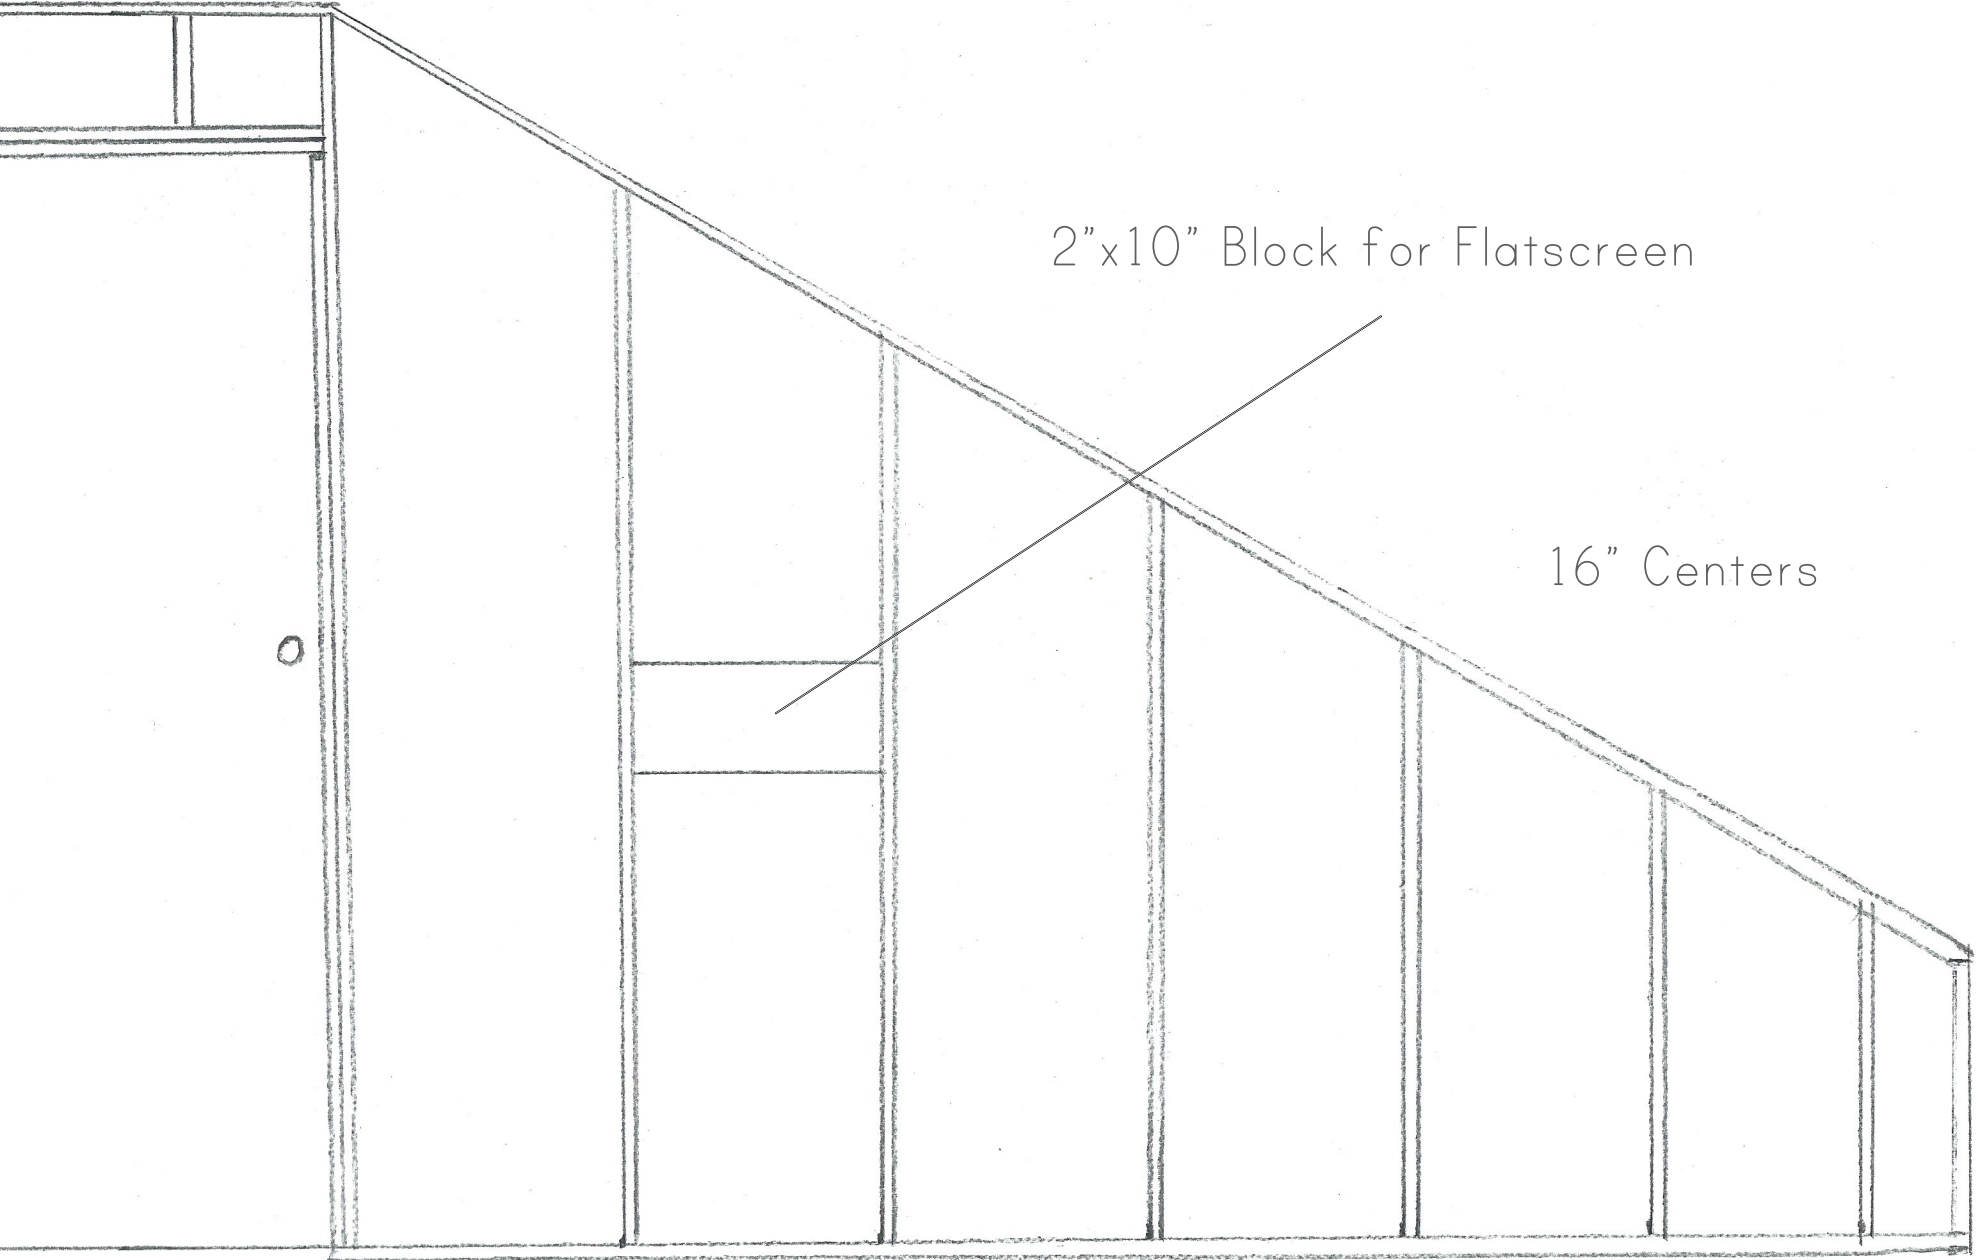

155 Western Promenade

2"x10" Block for Flatscreen

16" Centers

2"x4" Studs

3/4" Sheetrock