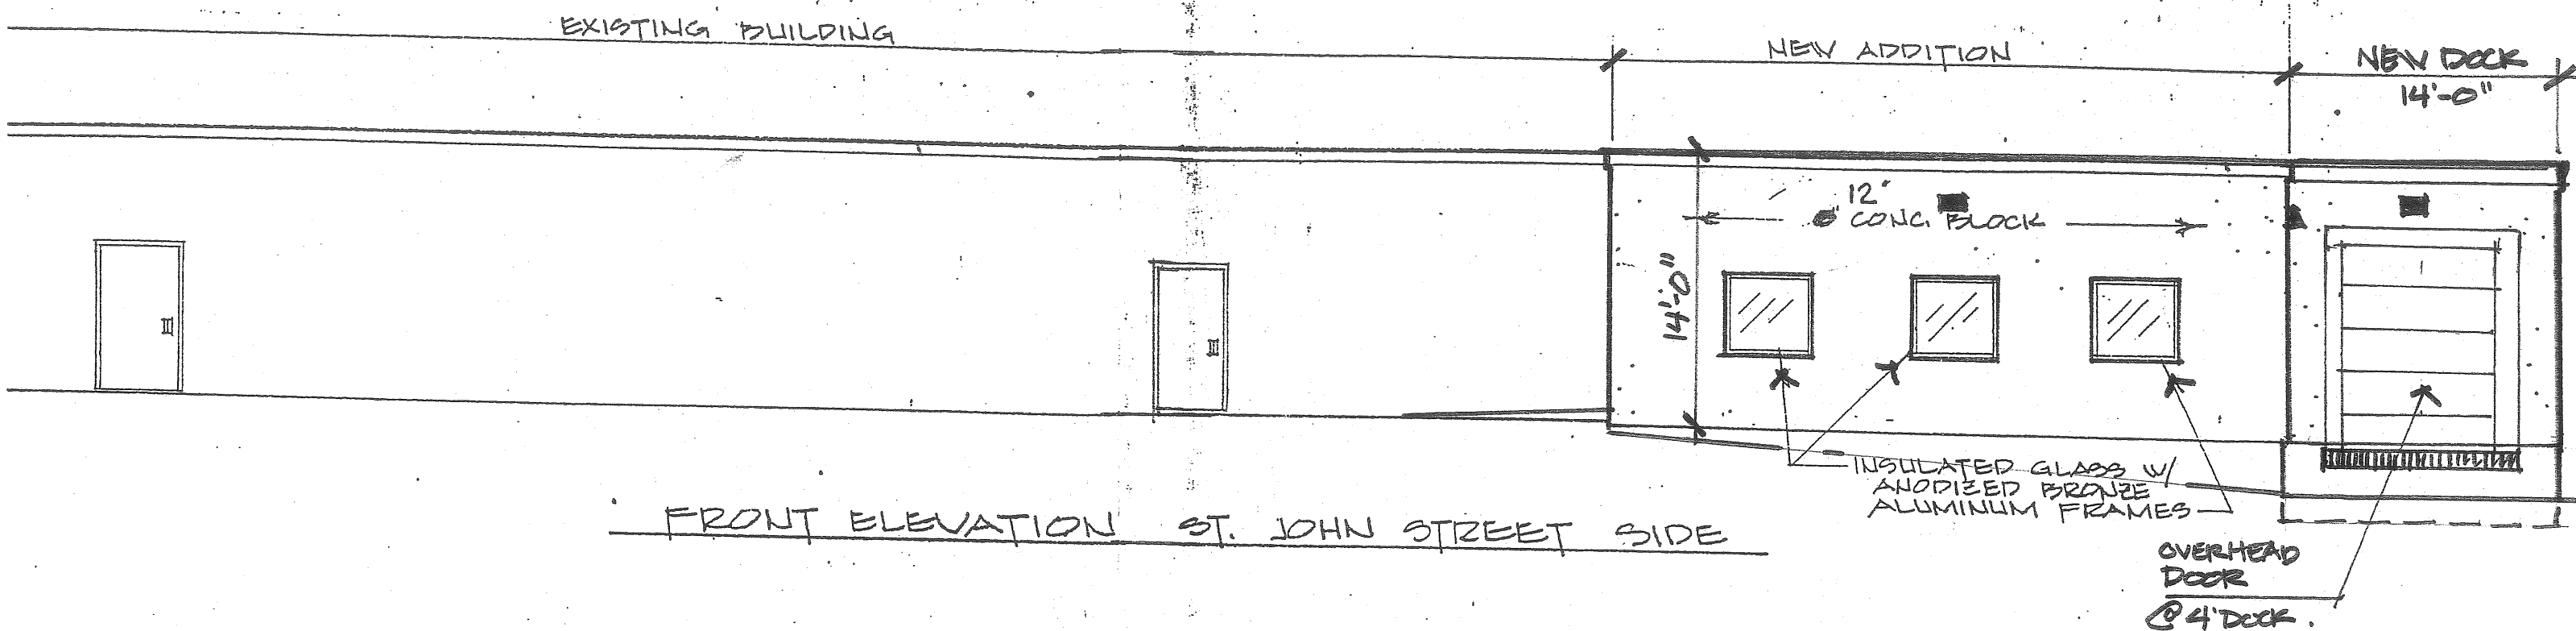

68-D-5

1998-0149

160 St. John St.

Building Addition / warehouse

Sid Harvey Ind.

SID HARVEY'S
 160 ST. JOHN'S STREET
 PORTLAND, MAINE
 SCALE: 1/8" = 1'-0"
 MAY 3, 1989

THE POCHEBIT CO., INC.
 844 Stevens Avenue
 PORTLAND, MAINE 04103

SID HARVEY'S
 160 ST. JOHN'S STREET
 PORTLAND, MAINE
 SCALE: 1/8" = 1'-0"
 MAY 3, 1989

THE POCHEBIT CO., INC.
 844 Stevens Avenue
 PORTLAND, MAINE 04103