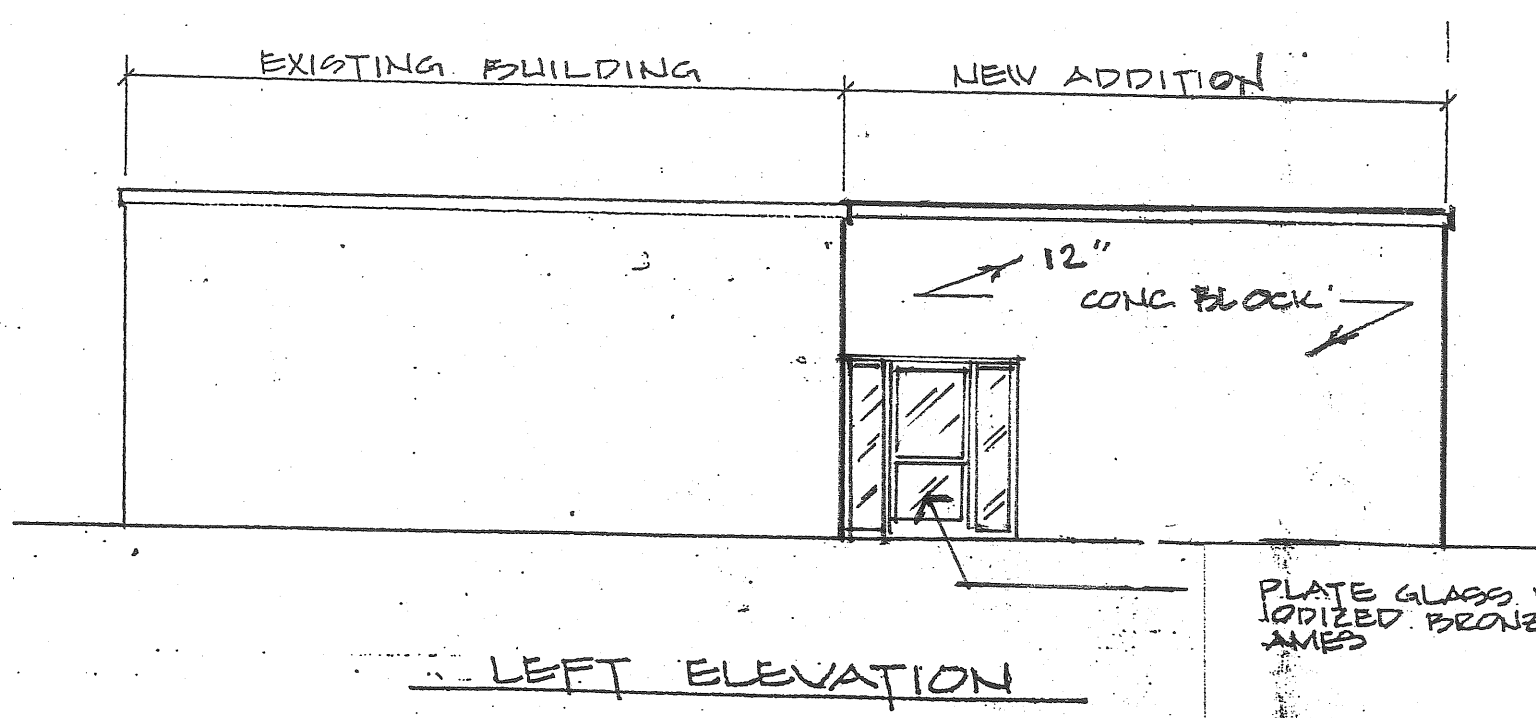

68-D-5

1998-0149

160 St. John St.

Building Addition / warehouse

Sid Harvey Ind.

SID HARVEY'S
 160 ST. JOHN'S STREET
 PORTLAND, MAINE
 SCALE: 1/8" = 1'-0"
 MAY 3, 1989

THE POCHEBIT CO., INC.
 844 Stevens Avenue
 PORTLAND, MAINE 04103

SID HARVEY'S
 160 ST. JOHN'S STREET
 PORTLAND, MAINE
 SCALE: 1/8" = 1'-0"
 MAY 3, 1989

THE POCHEBIT CO., INC.
 844 Stevens Avenue
 PORTLAND, MAINE 04103