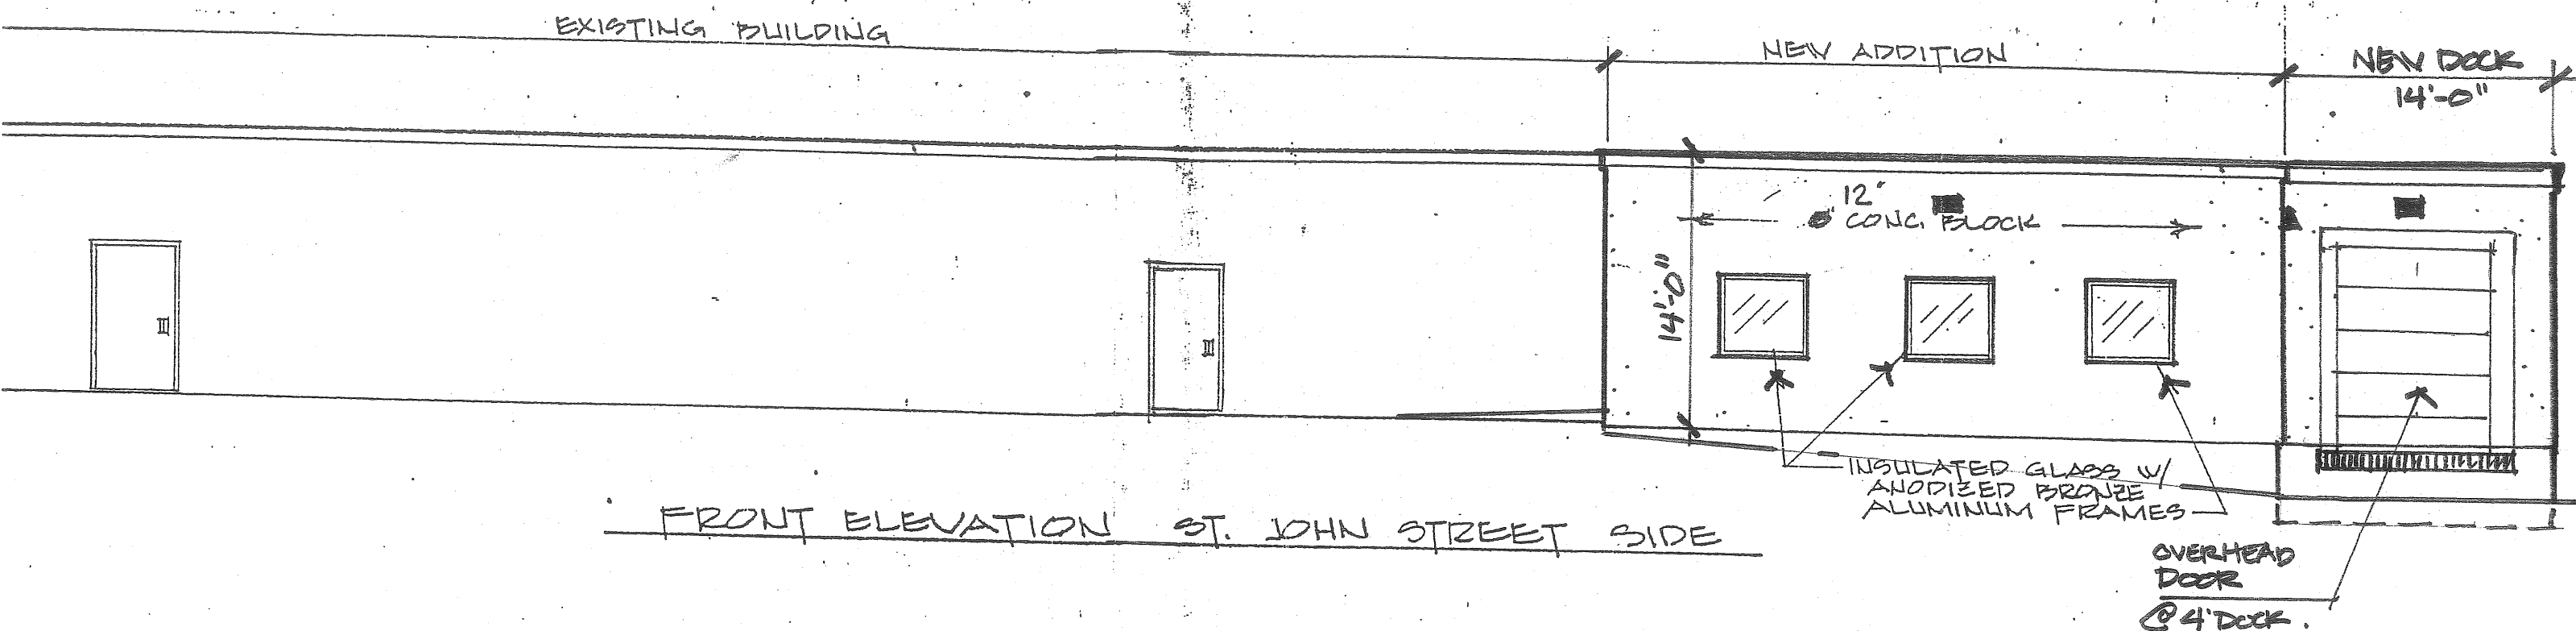

68-D-5

1998-0149

160 St. John St.

Building Addition / warehouse

Sid Harvey Ind.

SID HARVEY'S
 160 ST. JOHN'S STREET
 PORTLAND, MAINE
 SCALE: 1/8" = 1'-0"
 MAY 3, 1989

THE POCHEBIT CO., INC.
 844 Stevens Avenue
 PORTLAND, MAINE 04103

SID HARVEY'S
 160 ST. JOHN'S STREET
 PORTLAND, MAINE
 SCALE: 1/8" = 1'-0"
 MAY 3, 1989

THE POCHEBIT CO., INC.
 844 Stevens Avenue
 PORTLAND, MAINE 04103