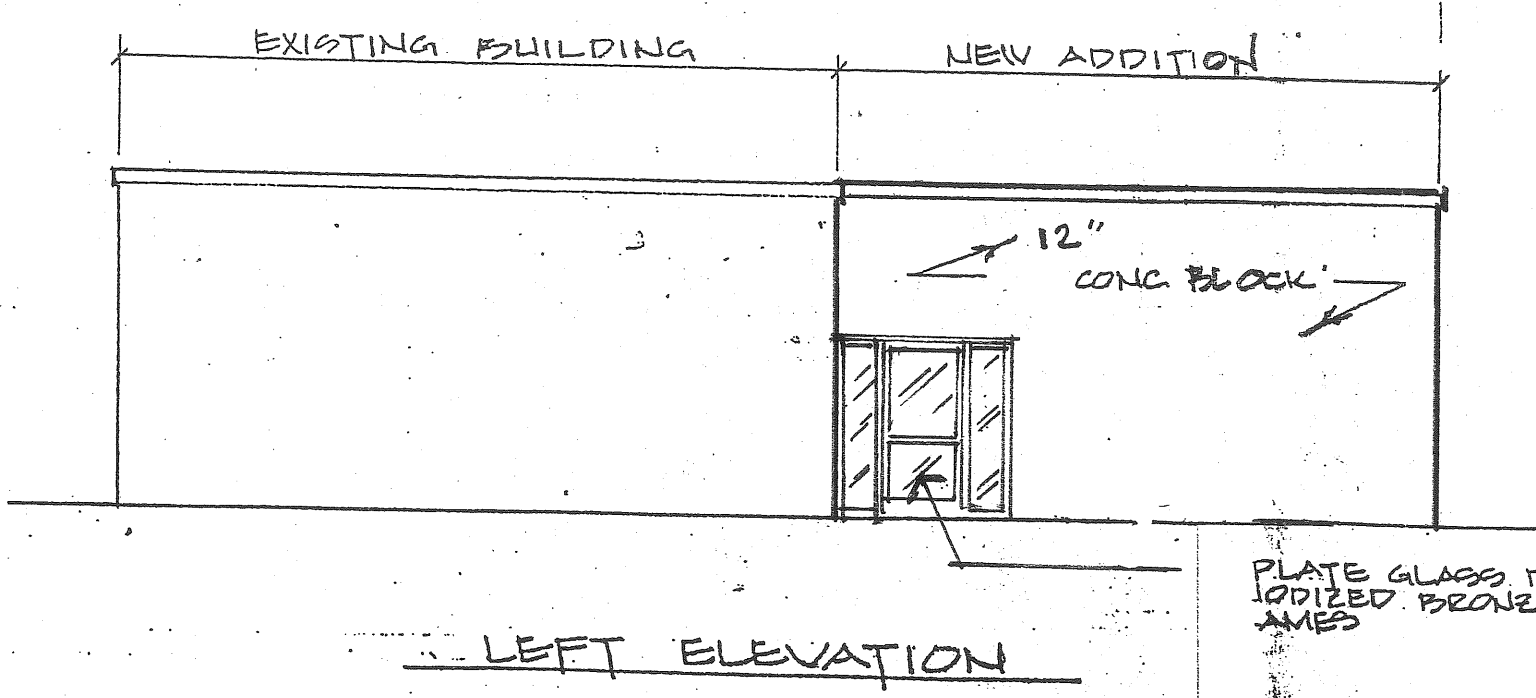

68-D-5

1998-0149

160 St. John St.

Building Addition / warehouse

Sid Harvey Ind.

SID HARVEY'S
 160 ST. JOHN'S STREET
 PORTLAND, MAINE
 SCALE: 1/8" = 1'-0"
 MAY 3, 1989

THE POCHEBIT CO., INC.
 844 Stevens Avenue
 PORTLAND, MAINE 04103

SID HARVEY'S
 160 ST. JOHN'S STREET
 PORTLAND, MAINE
 SCALE: 1/8" = 1'-0"
 MAY 3, 1989

THE POCHEBIT CO., INC.
 844 Stevens Avenue
 PORTLAND, MAINE 04103