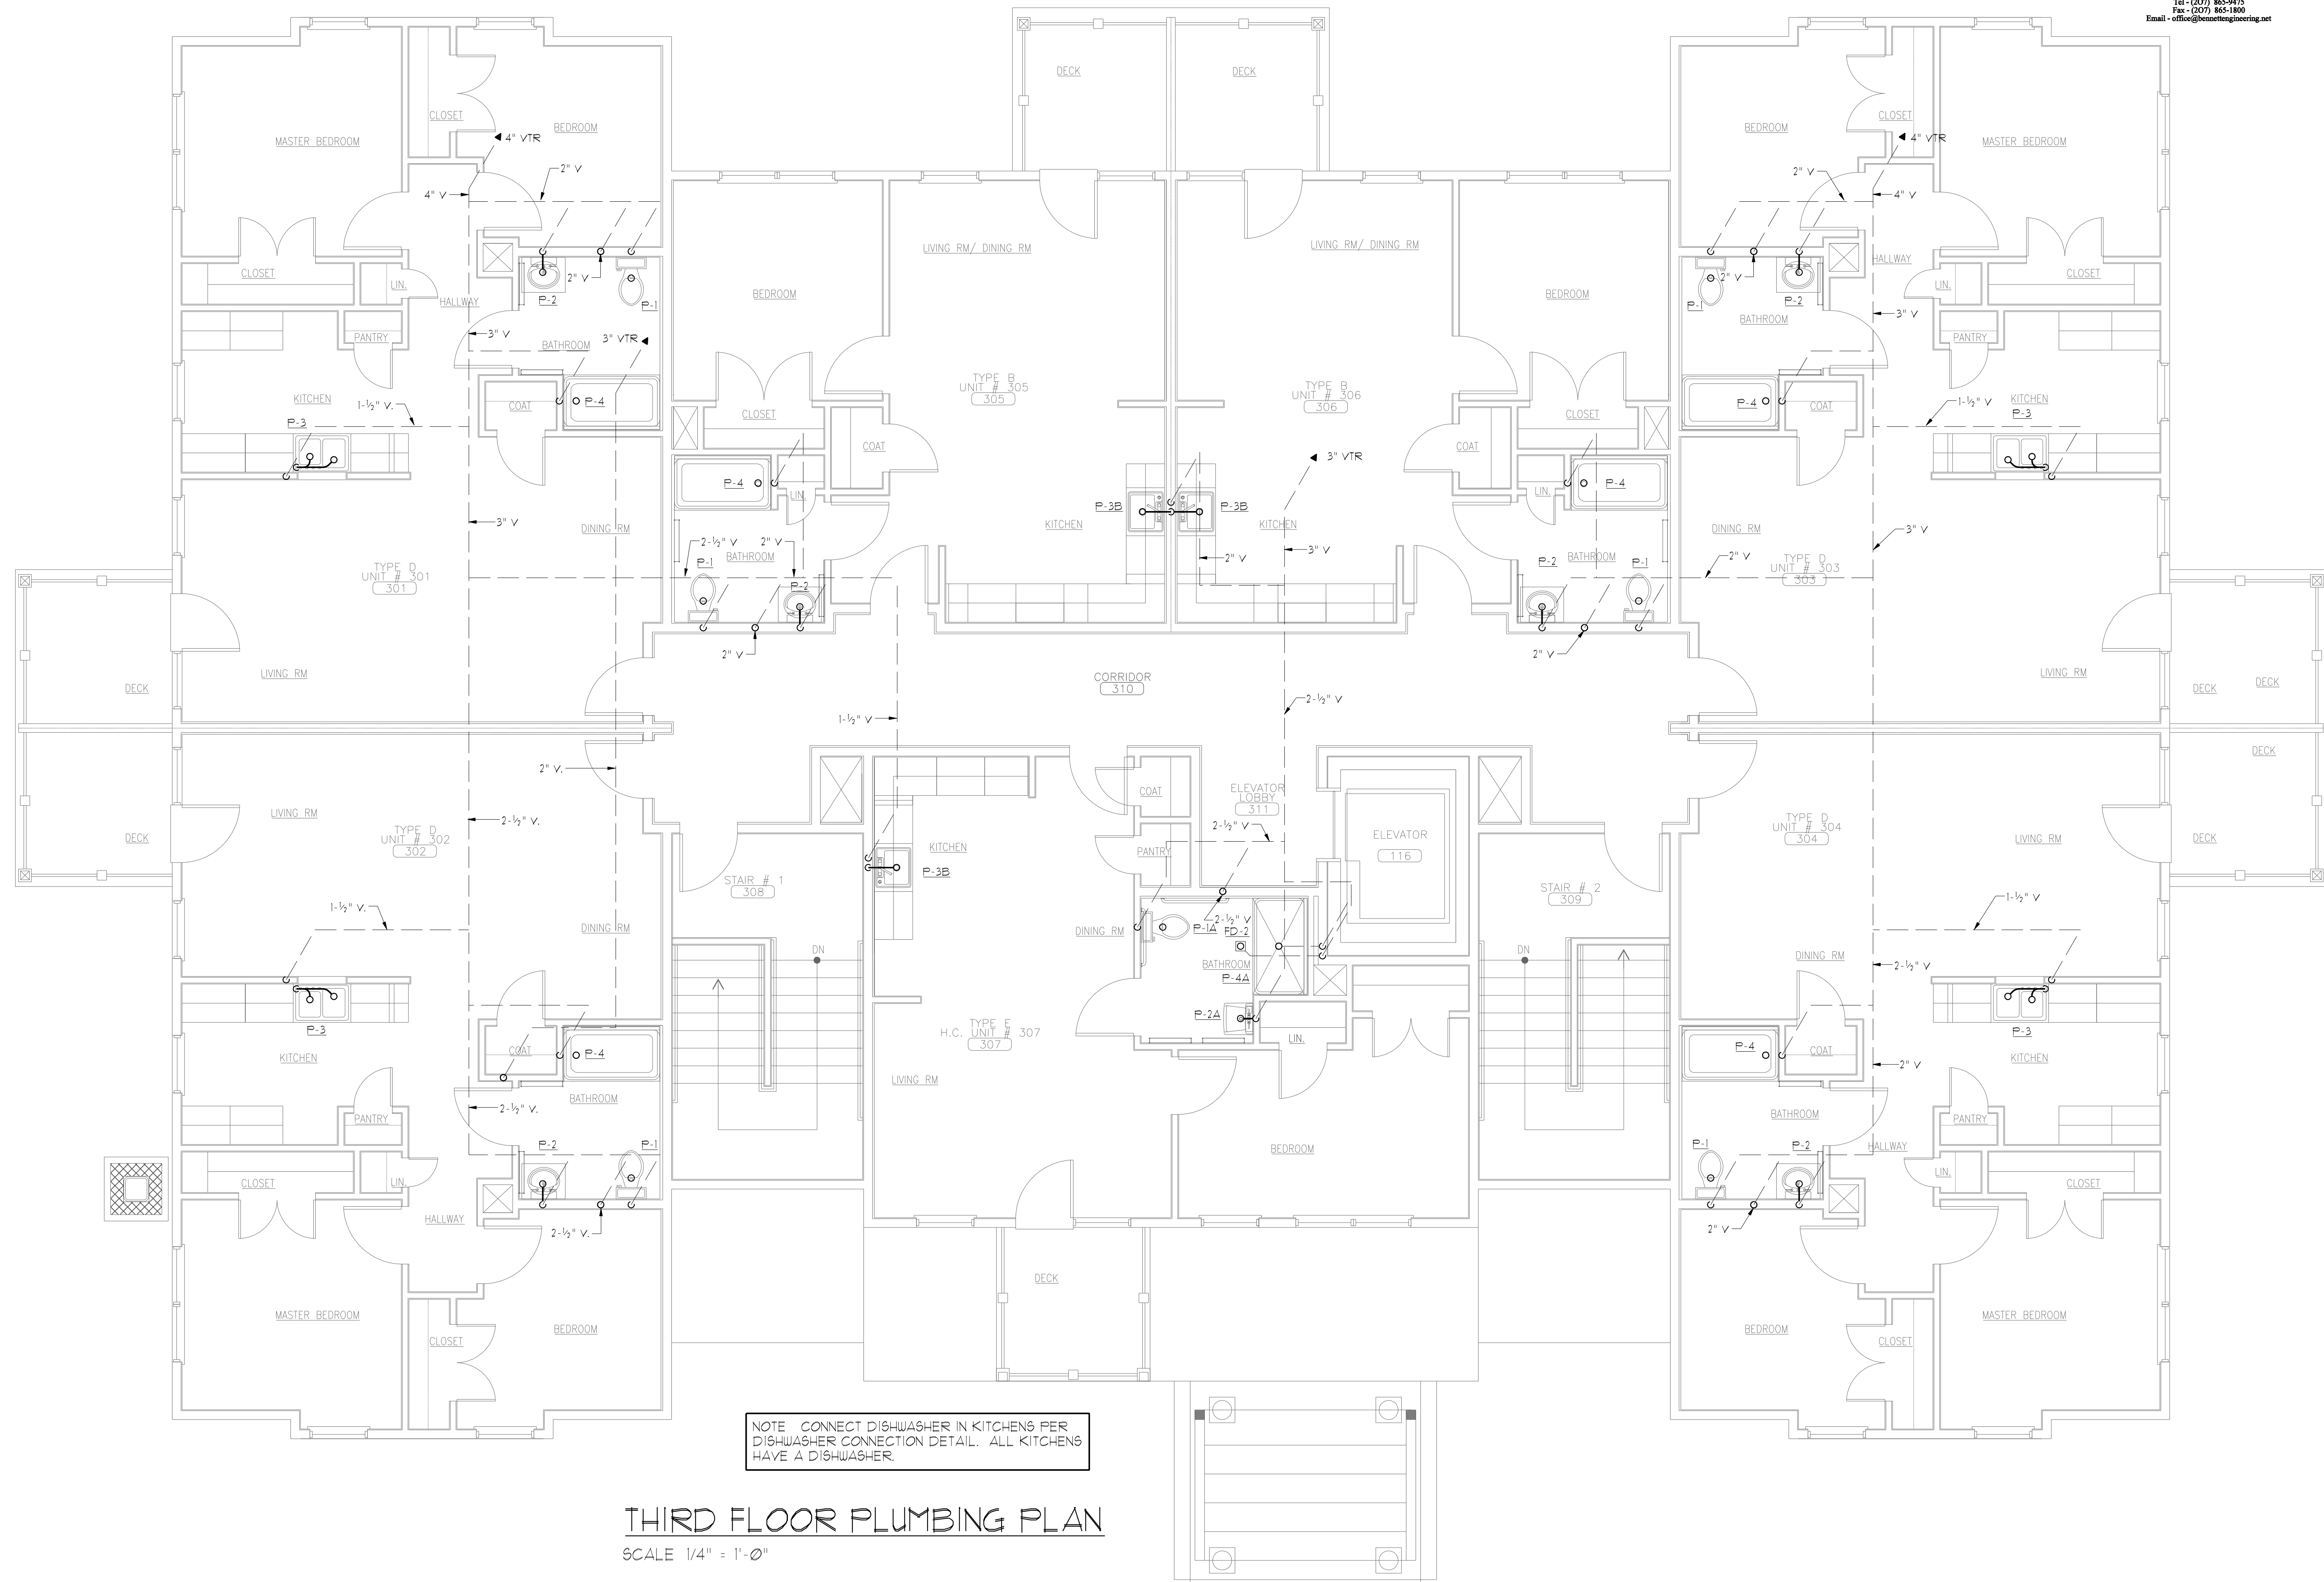

- ▲
- ▲
- ▲
- ▲
- ▲
- ▲

THIRD FLOOR PLUMBING PLAN

SCALE 1/4" = 1'-0"