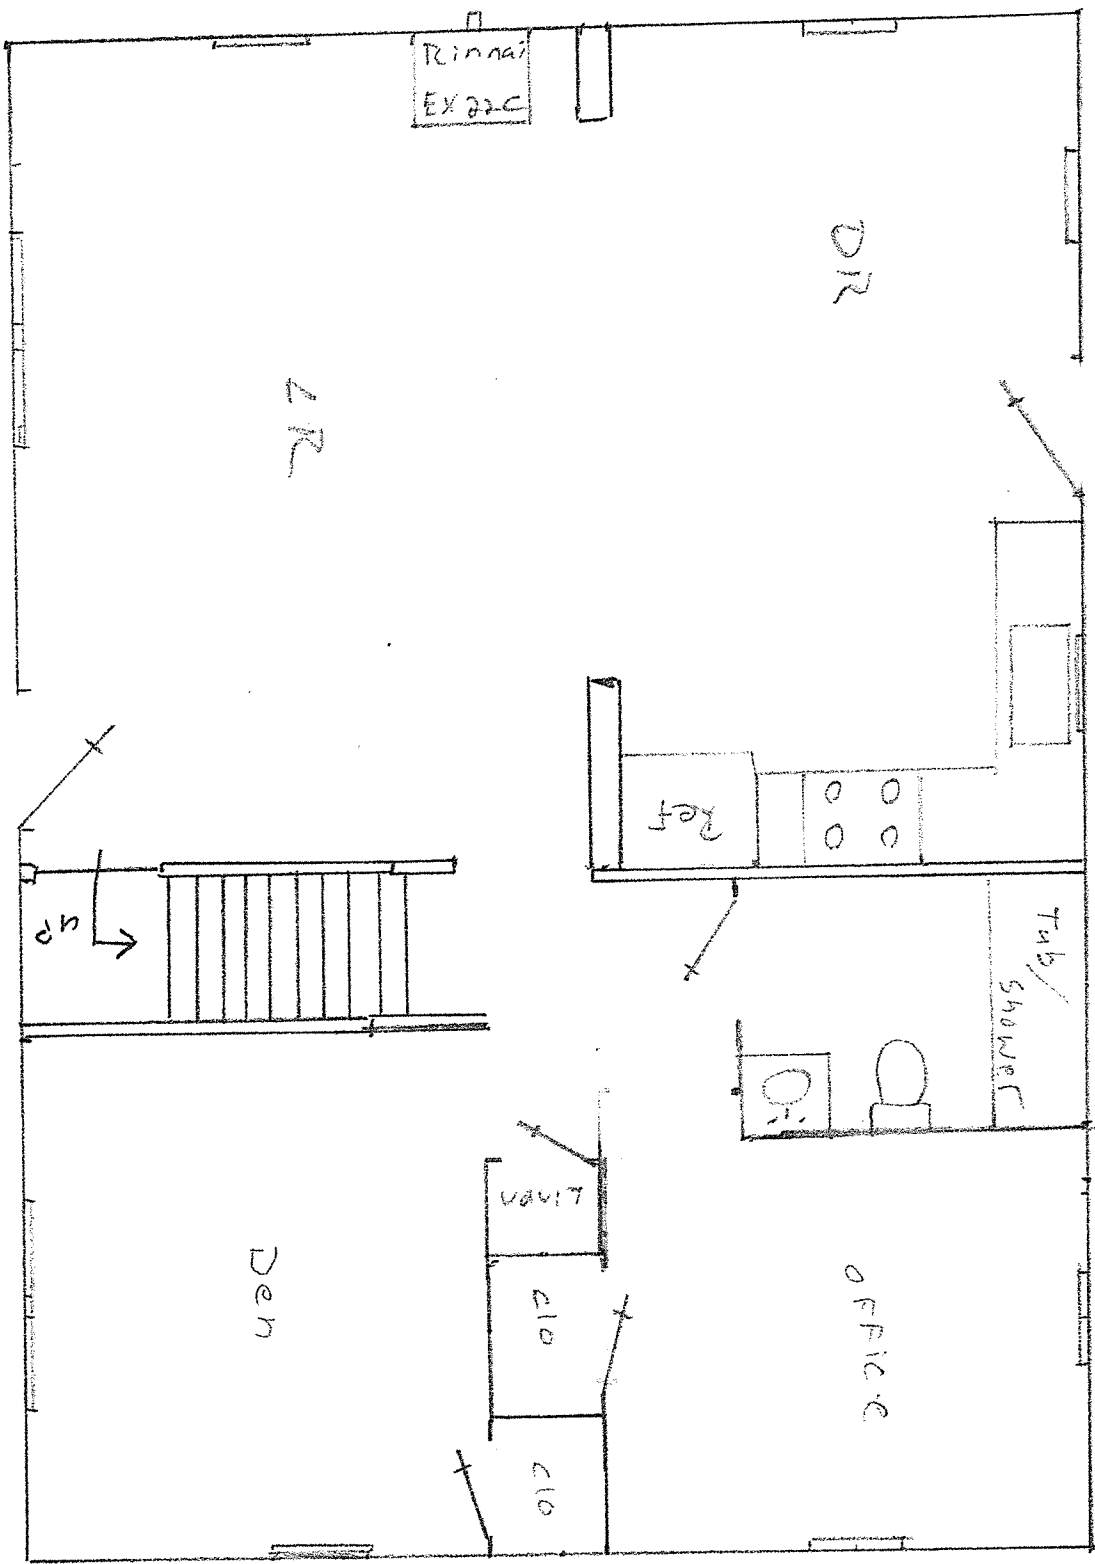

10 HUNTERS ST
PORTLAND, ME
1ST FLOOR

New
Dinner
Vent

Rinnai
EX 22C

DR

LR

Sink

Tub/
Shower

Toilet

OFFICE

Den

Ventry

CLO

CLO

32

24

UP

1/4" = 1'
SCALE