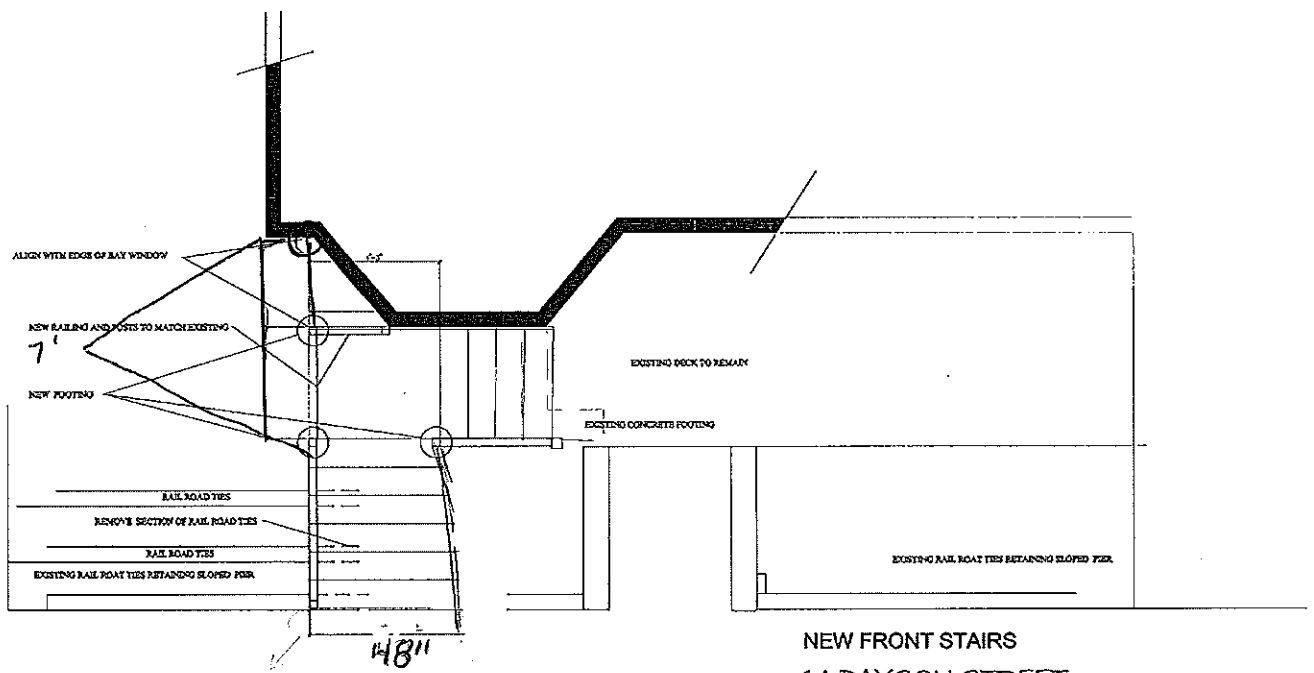

owner Susan Nadeau

PLAN VIEW

NEW FRONT STAIRS
64 PAYSON STREET

M Designs
Portland, Maine
207-253-8117 CELL
MDESIGNS@MANSRLL.COM

03-25-16