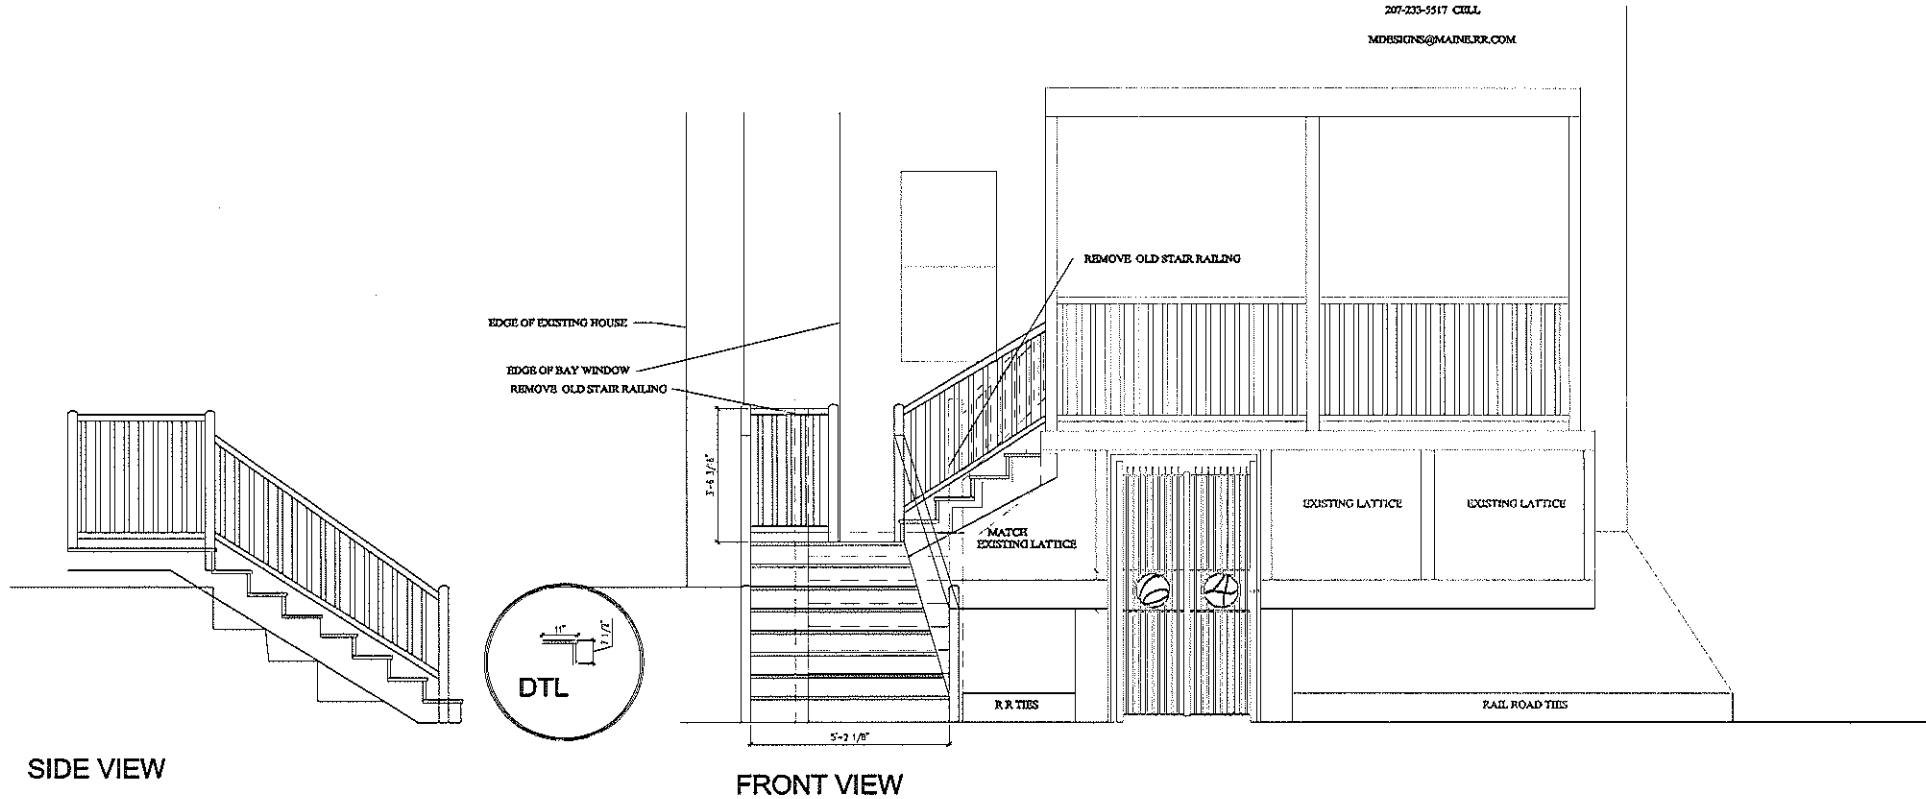

owner - Susan Nadeau

207-233-5517 CELL
MDESIGNS@MAINEERR.COM

SIDE VIEW

FRONT VIEW

NEW STAIRS
64 PAYSON STREET

M Designs
Portland, Maine
207-233-5517 CELL

S-24-16

MDESIGNS@MAINEERR.COM