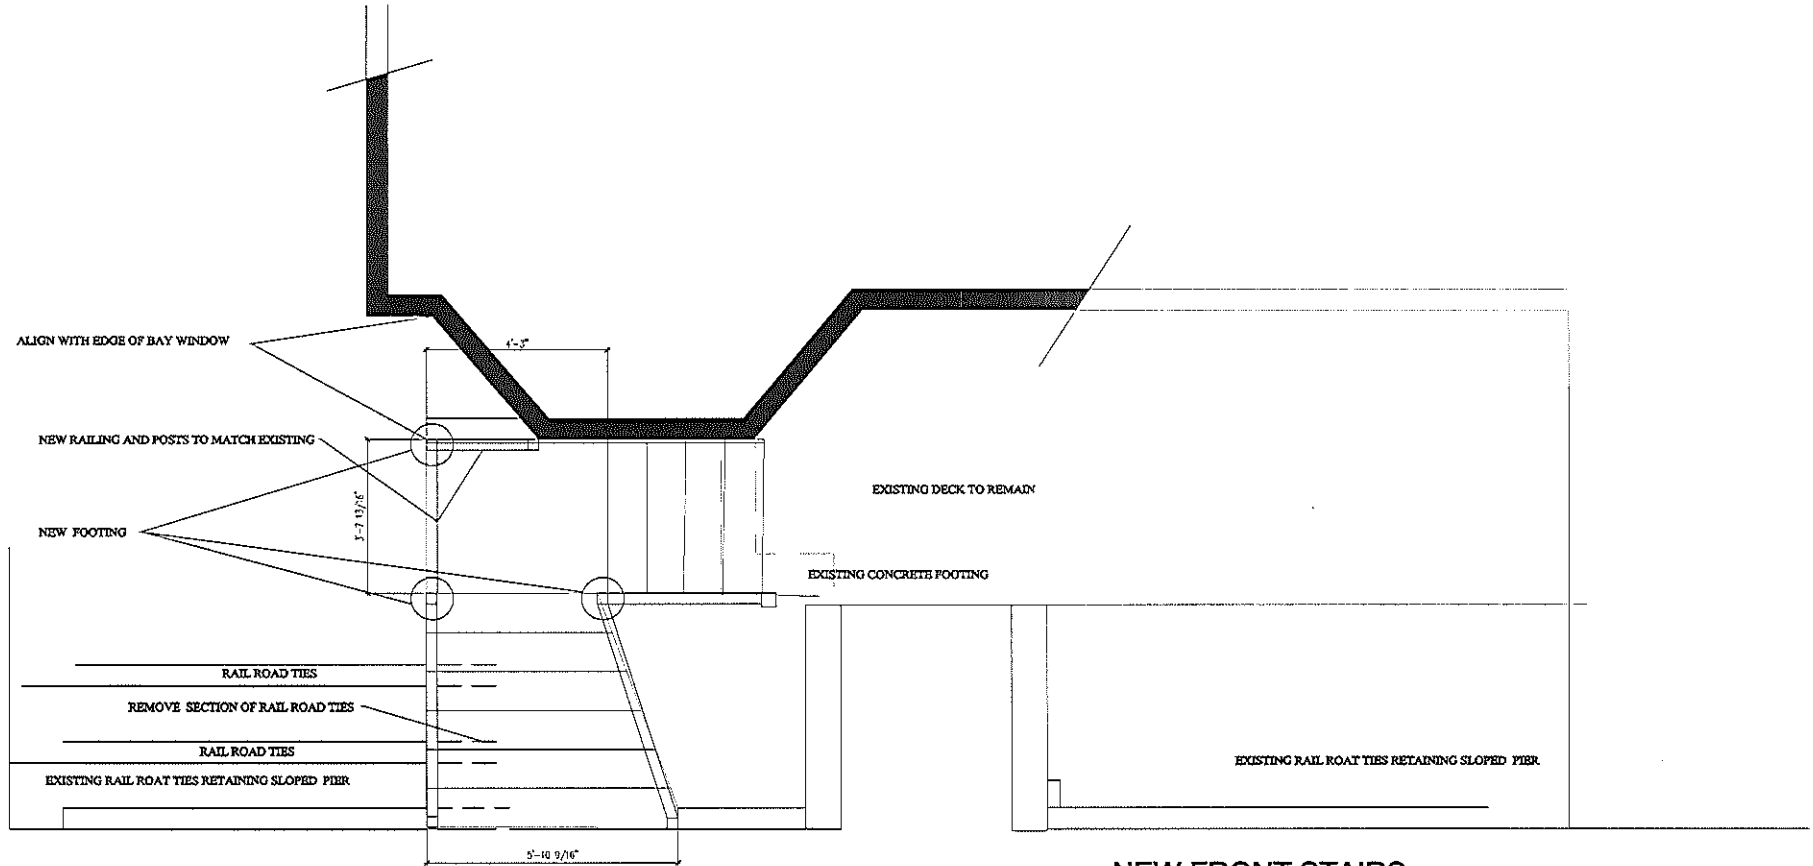

owner Susan Nadeau

PLAN VIEW

NEW FRONT STAIRS
64 PAYSON STREET

M Designs
Portland, Maine
207-233-5517 CELL
MDESIGNS@MAINE.RR.COM

05-25-16