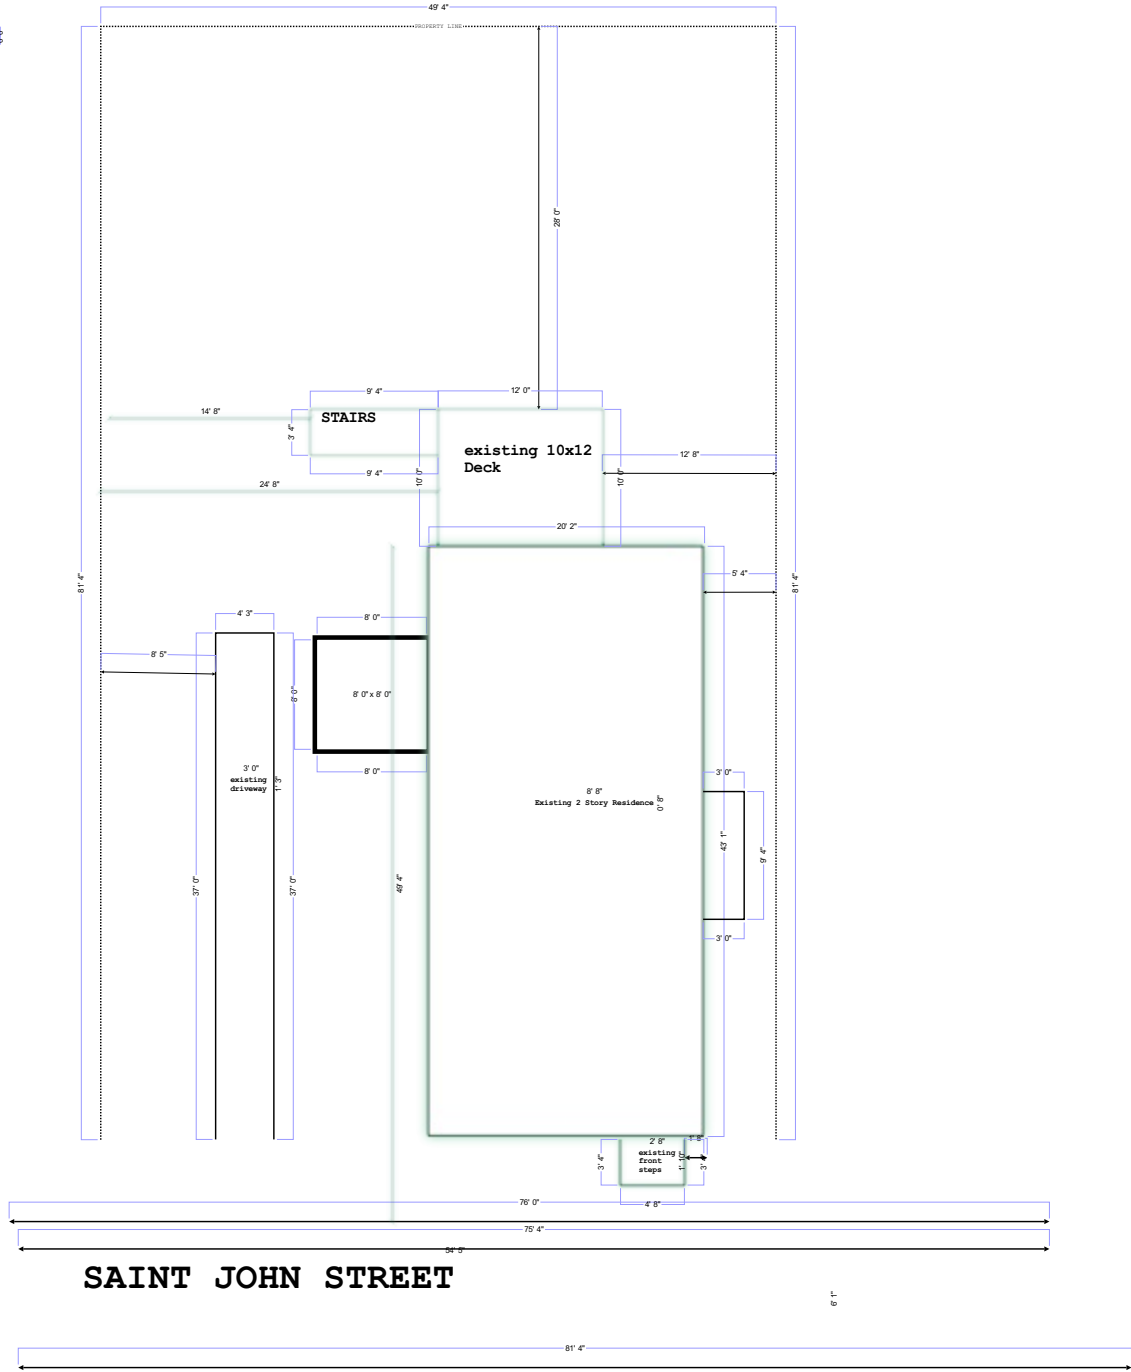

0' 1" / 0' 0"

SAINT JOHN STREET

472 Saint John Street - Plot Plan