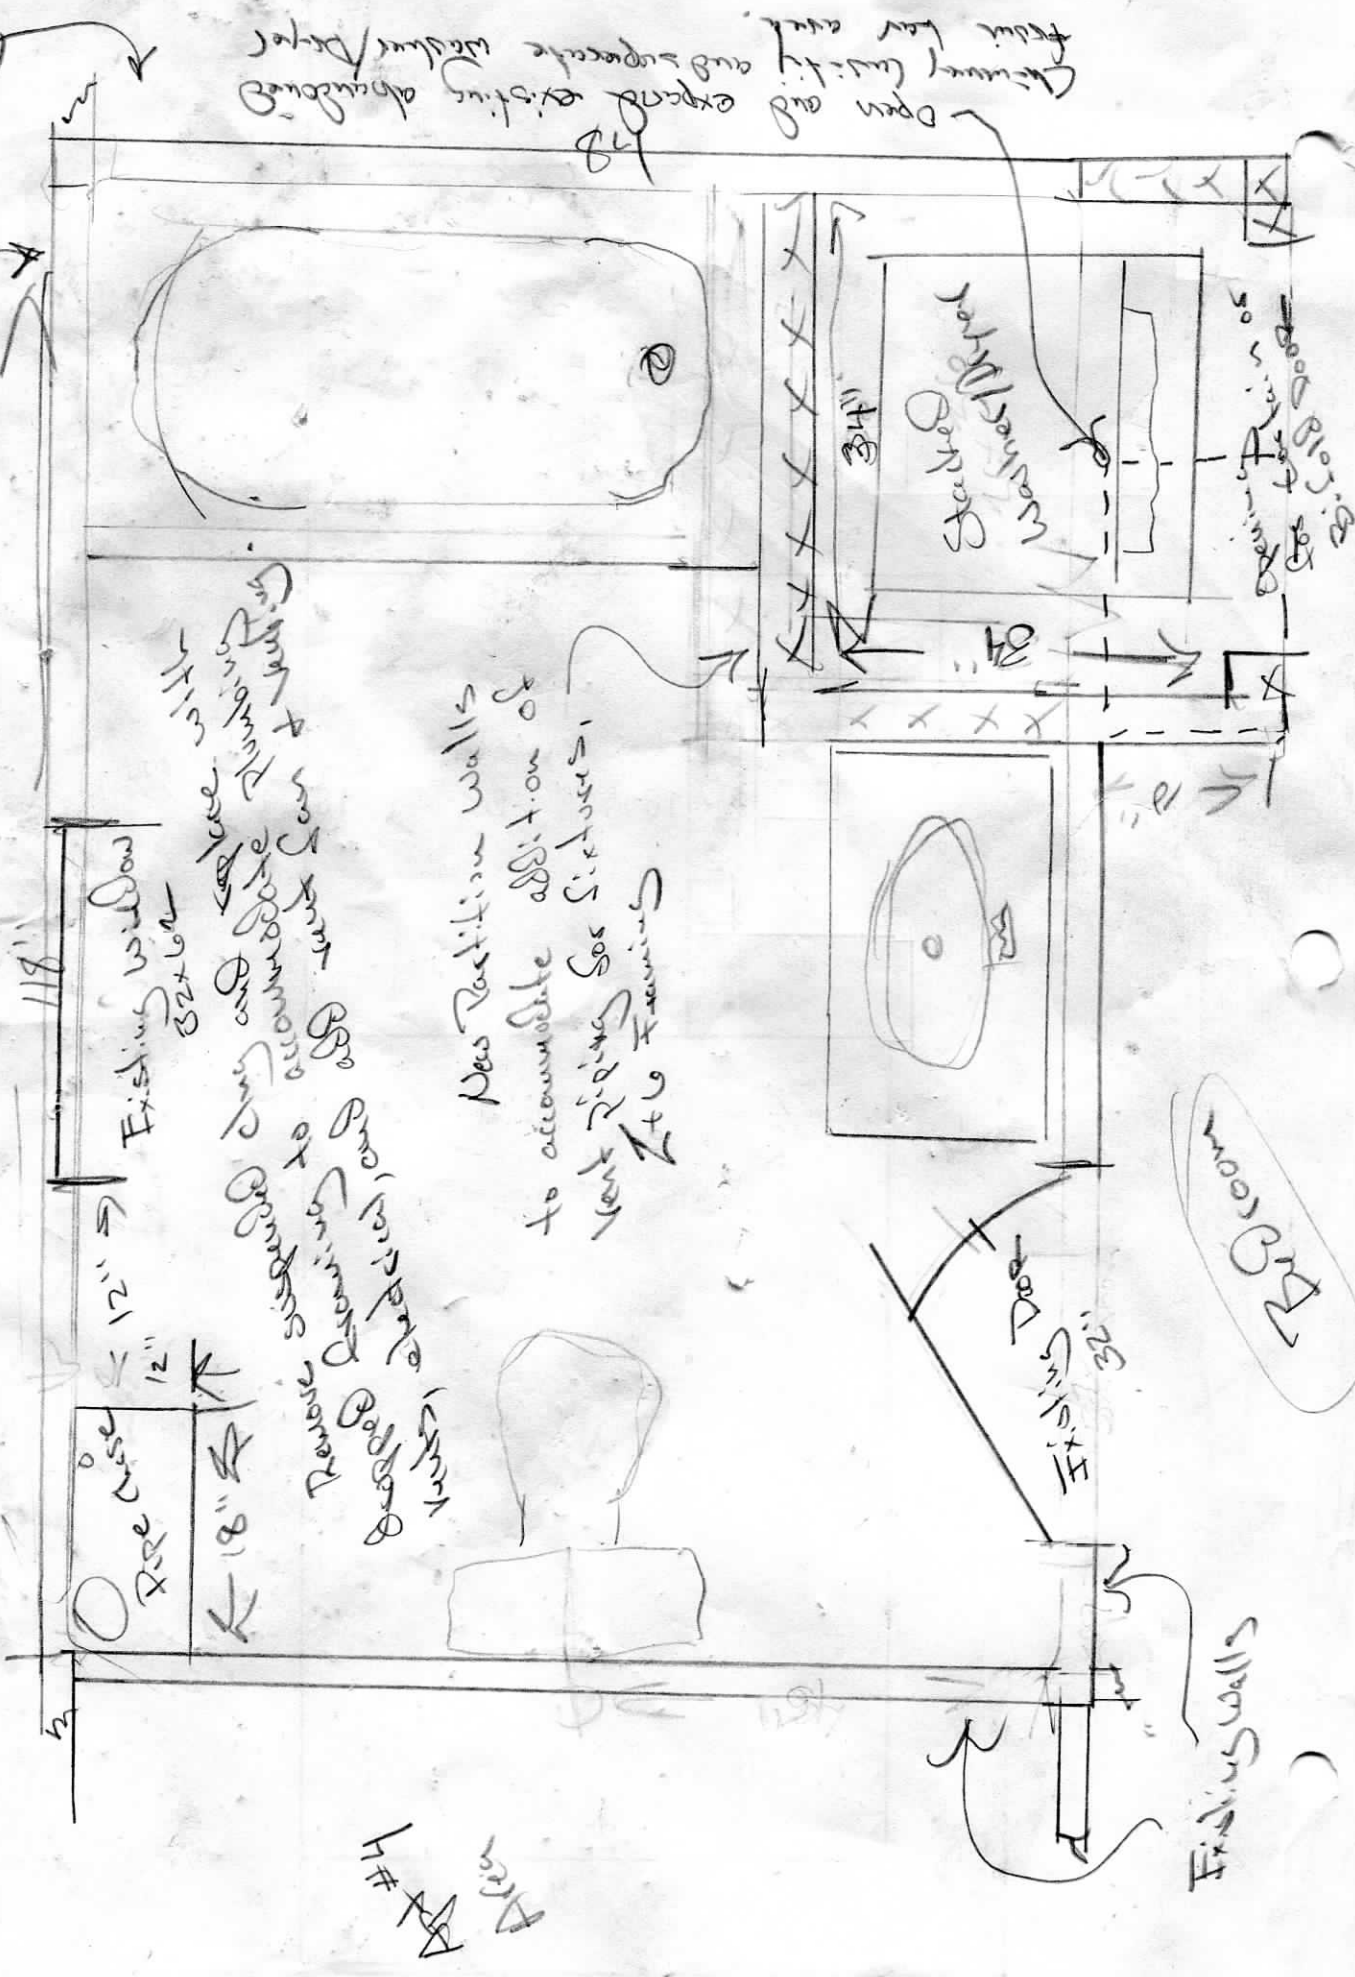

H60 Saint John Street  
 Apt #2 Bedroom Floor Plan  
 Detail.

Floor Sowing appears to be rough sawn  
 2x10 with approx 20 in on center  
 to level and strengthen add new 2x10s  
 Disturbed to existing.

#14  
 Alter