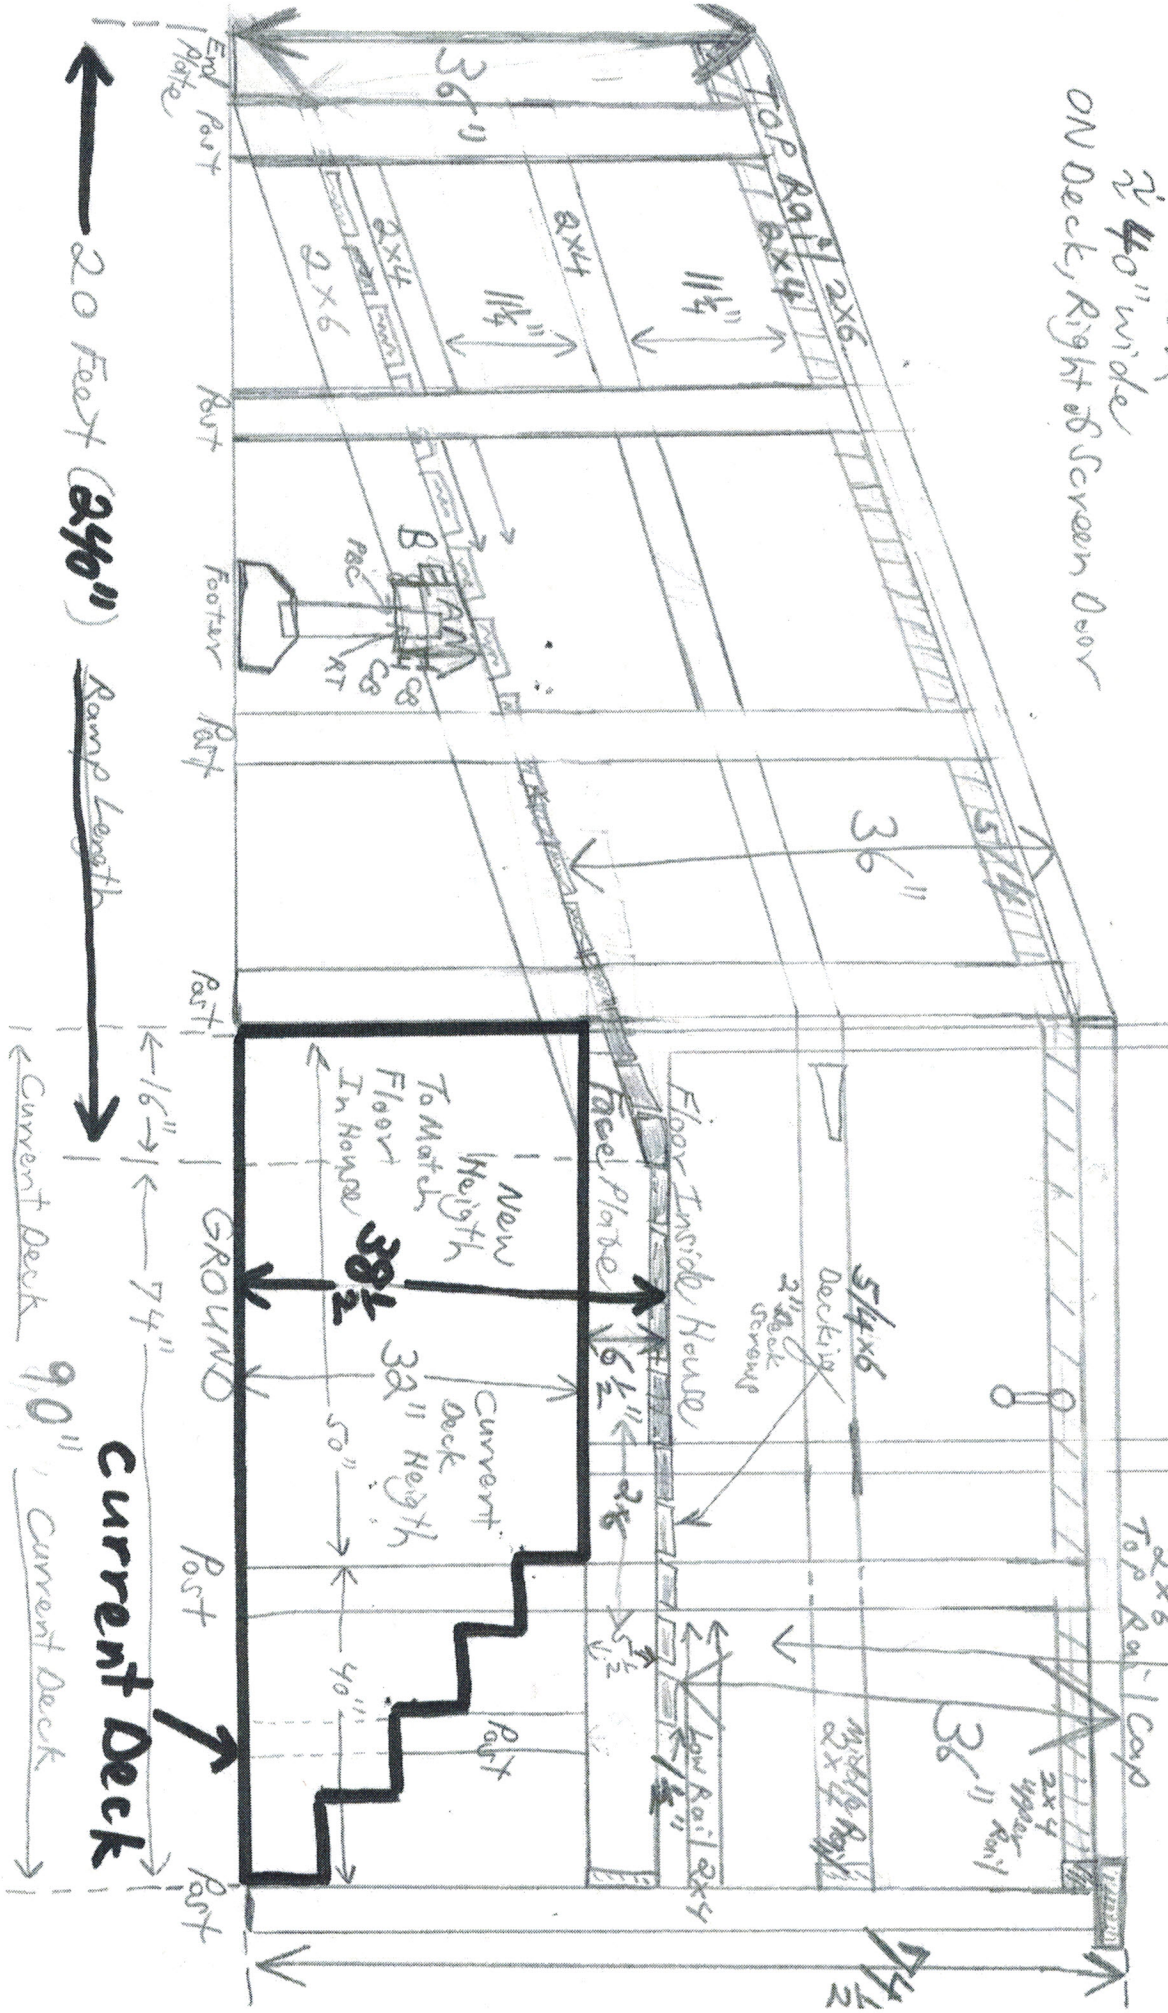

Side View

ON Deck, Right of Screen Door

20 Feet (240")

Ramp Length

90"

Current Deck