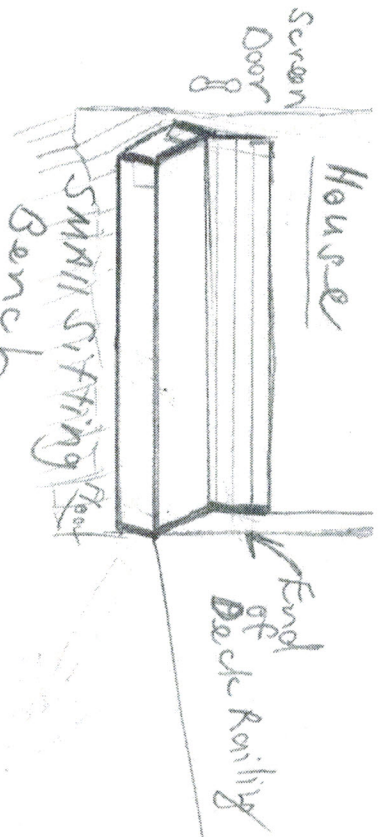

Side View

ON Deck, Right of Screen Door

20 Feet (240")

Ramp Length

90"

Current Deck