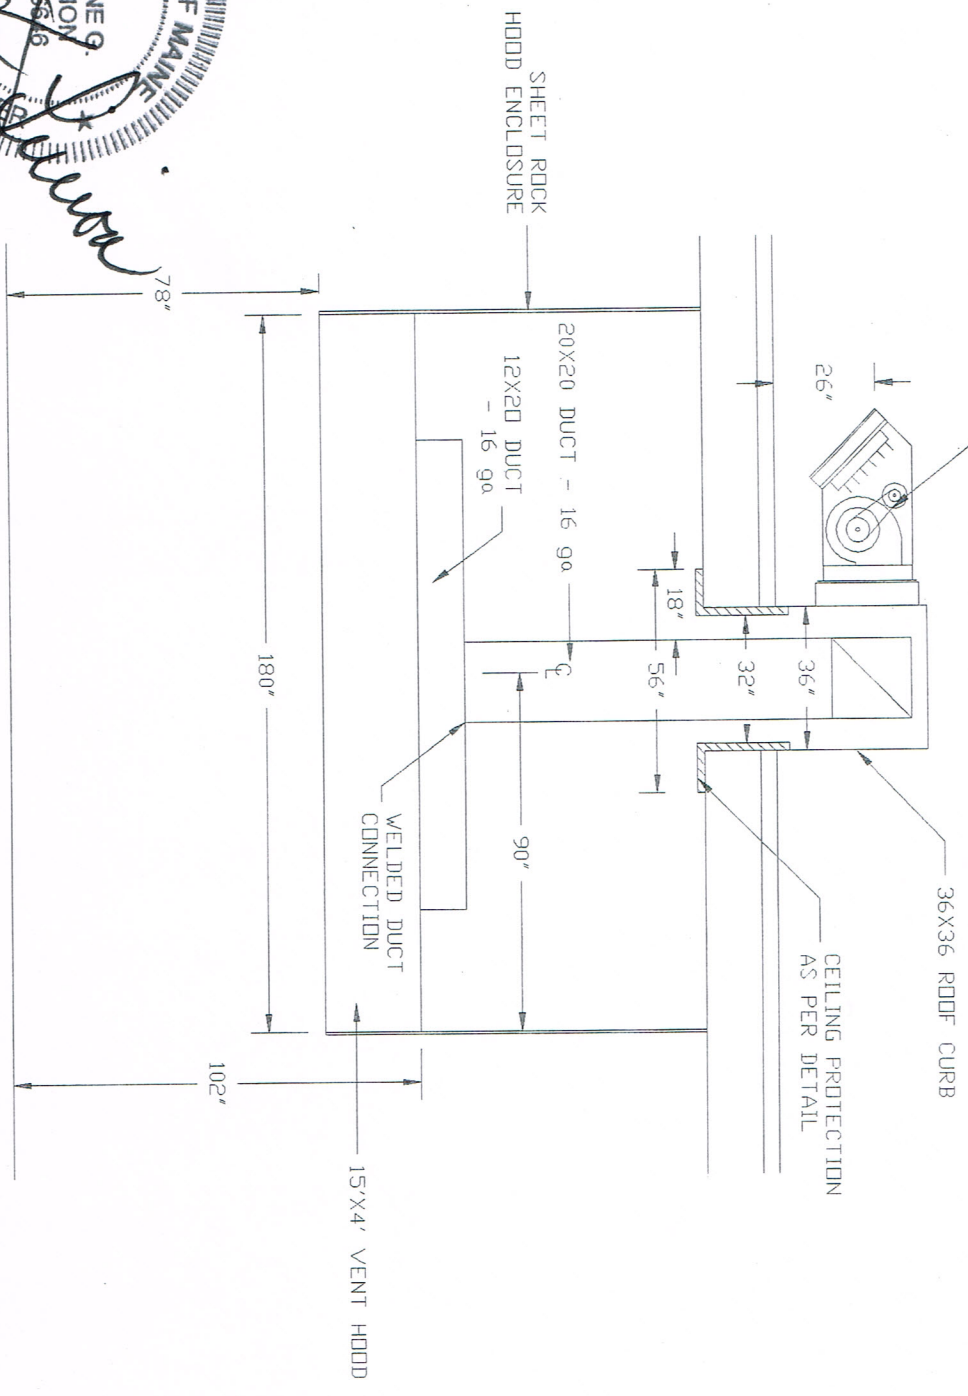

POWERED MAKE-UP INTAKE
 1 1/2 HP/20BV/3Ø MOTOR
 WITH 3402 CFM AT 3/8" W.C.

NEW ENGLAND VENTILATION TECHNOLOGIES

SALVAGE BBO PORTLAND, ME	
SCALE 1/4" = 1'-0"	DATE 3-12-13
DRAWN BY RDD	
KITCHEN HOOD VENTILATION SYSTEM FRONT SECTION	
DRAWING NUMBER	KV-3