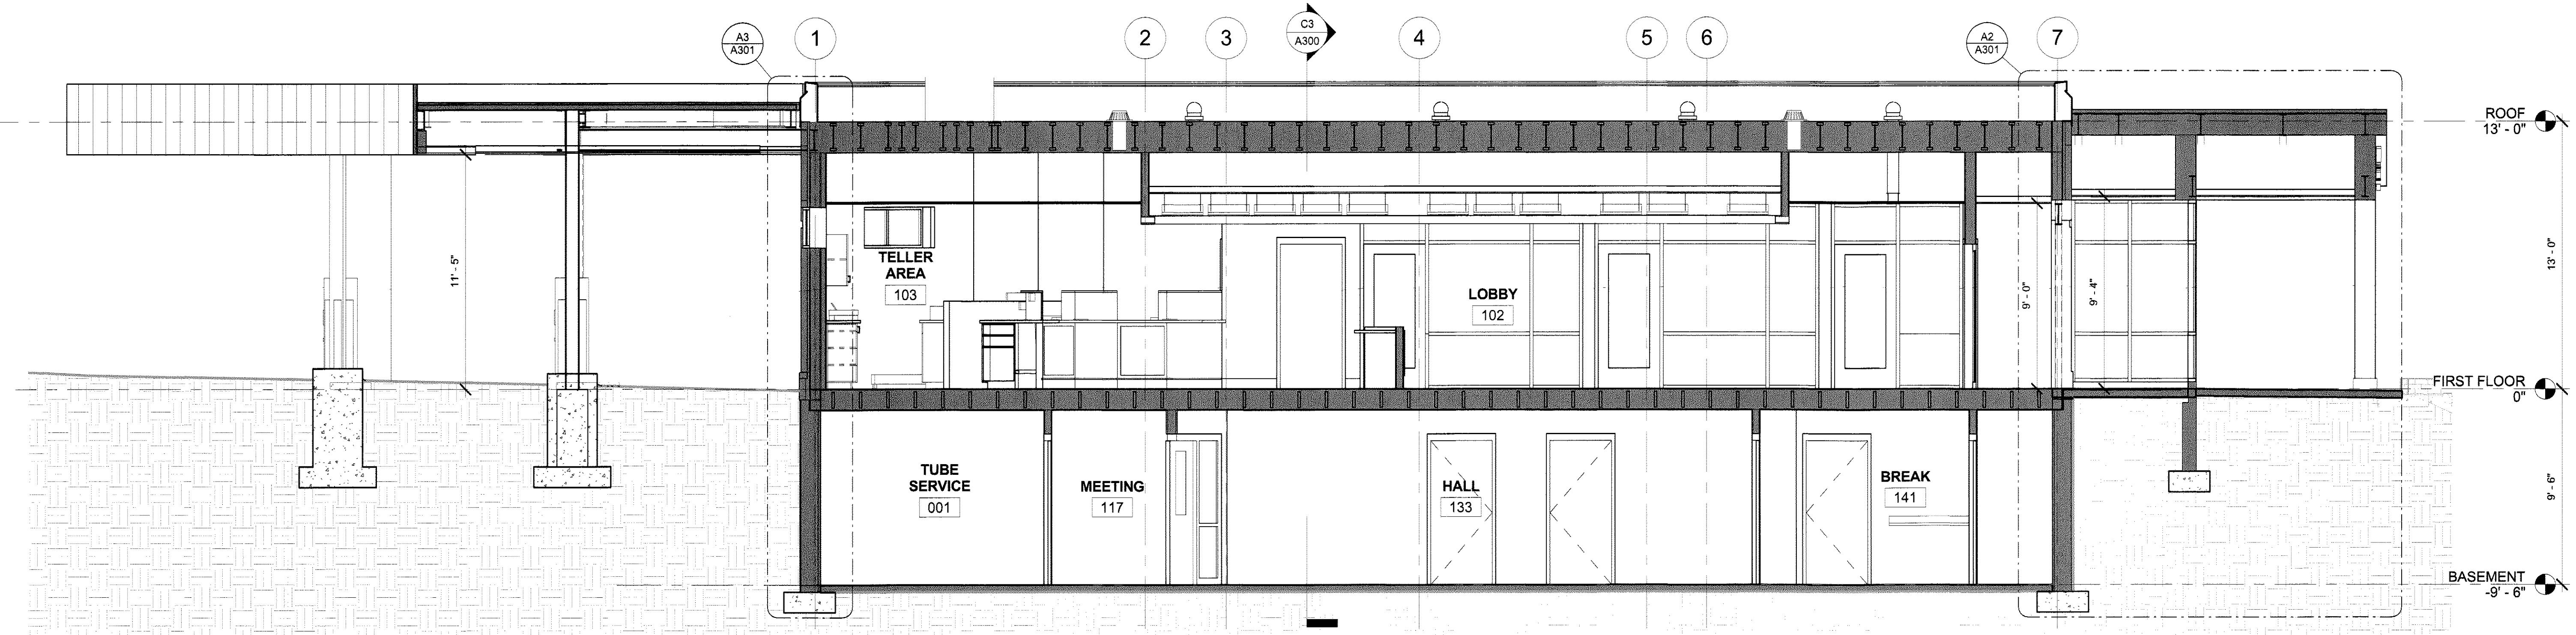

A5 NORTH/SOUTH BUILDING SECTION
1/4" = 1'-0"

5

4

3

2

1