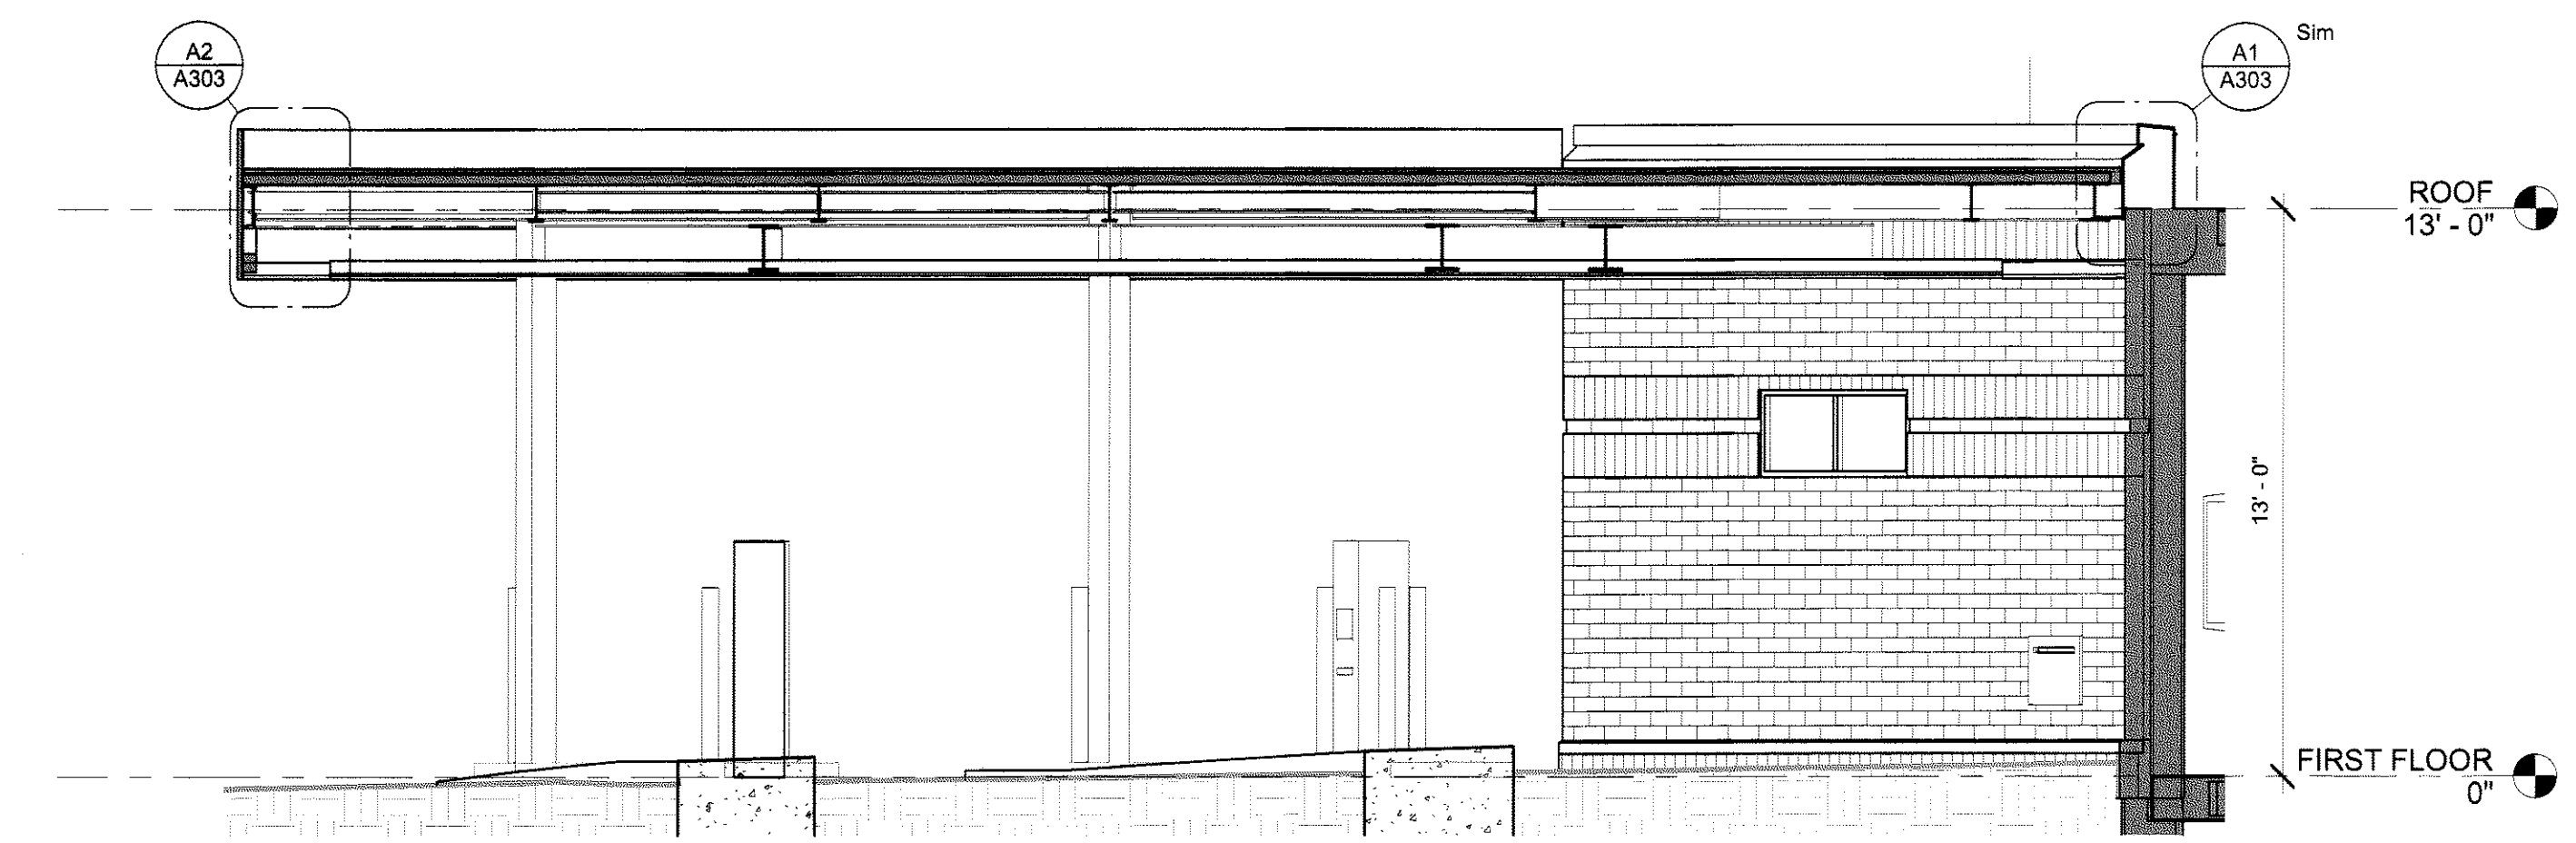

C5 SECTION @ DRIVE-THRU CANOPY
1/4" = 1'-0"