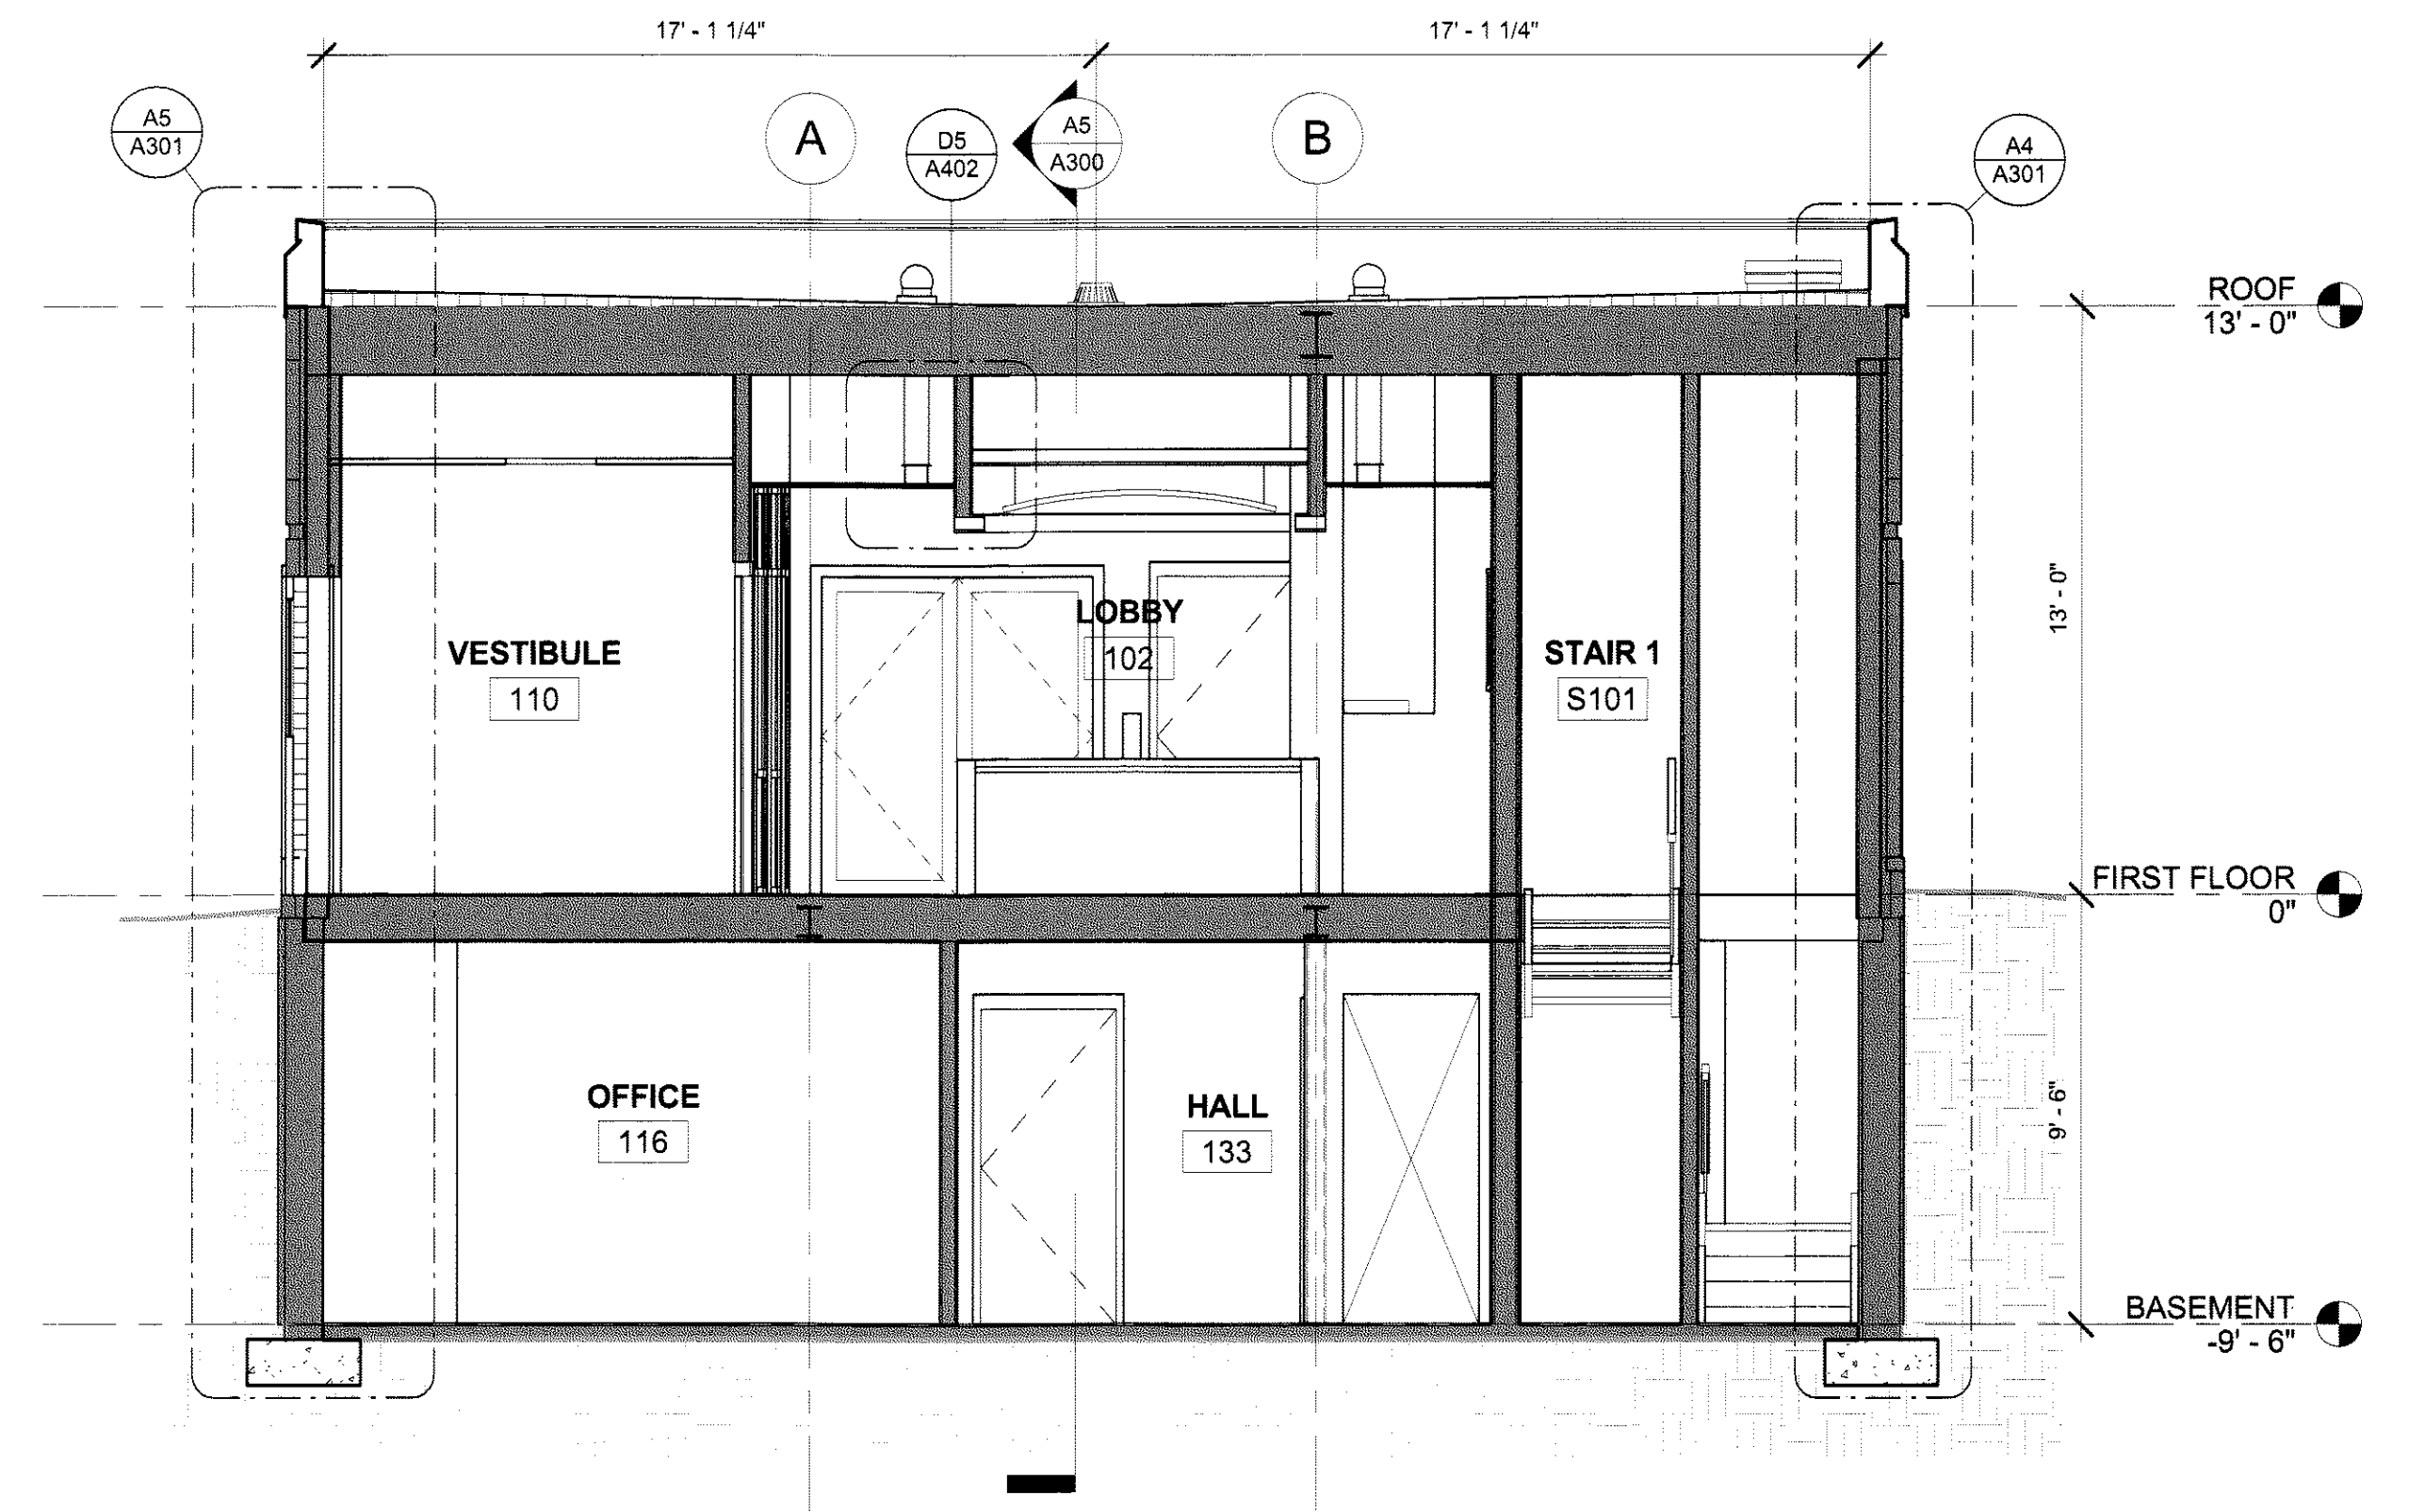

ARCHITECTS

49 DARTMOUTH STREET
PORTLAND, MAINE 04101
207-775-1059
www.pdtarch.com

TruChoice FCU - 272 Park Avenue
272 Park Ave
Portland Maine 04041

JOB NO.
12042

DRWN. Author
CHK. Checker

SCALE:
1/4" = 1'-0"

ISSUE
04/26/2013

TITLE
BUILDING
SECTIONS

SHEET
A300

C3 EAST/WEST BUILDING SECTION
1/4" = 1'-0"