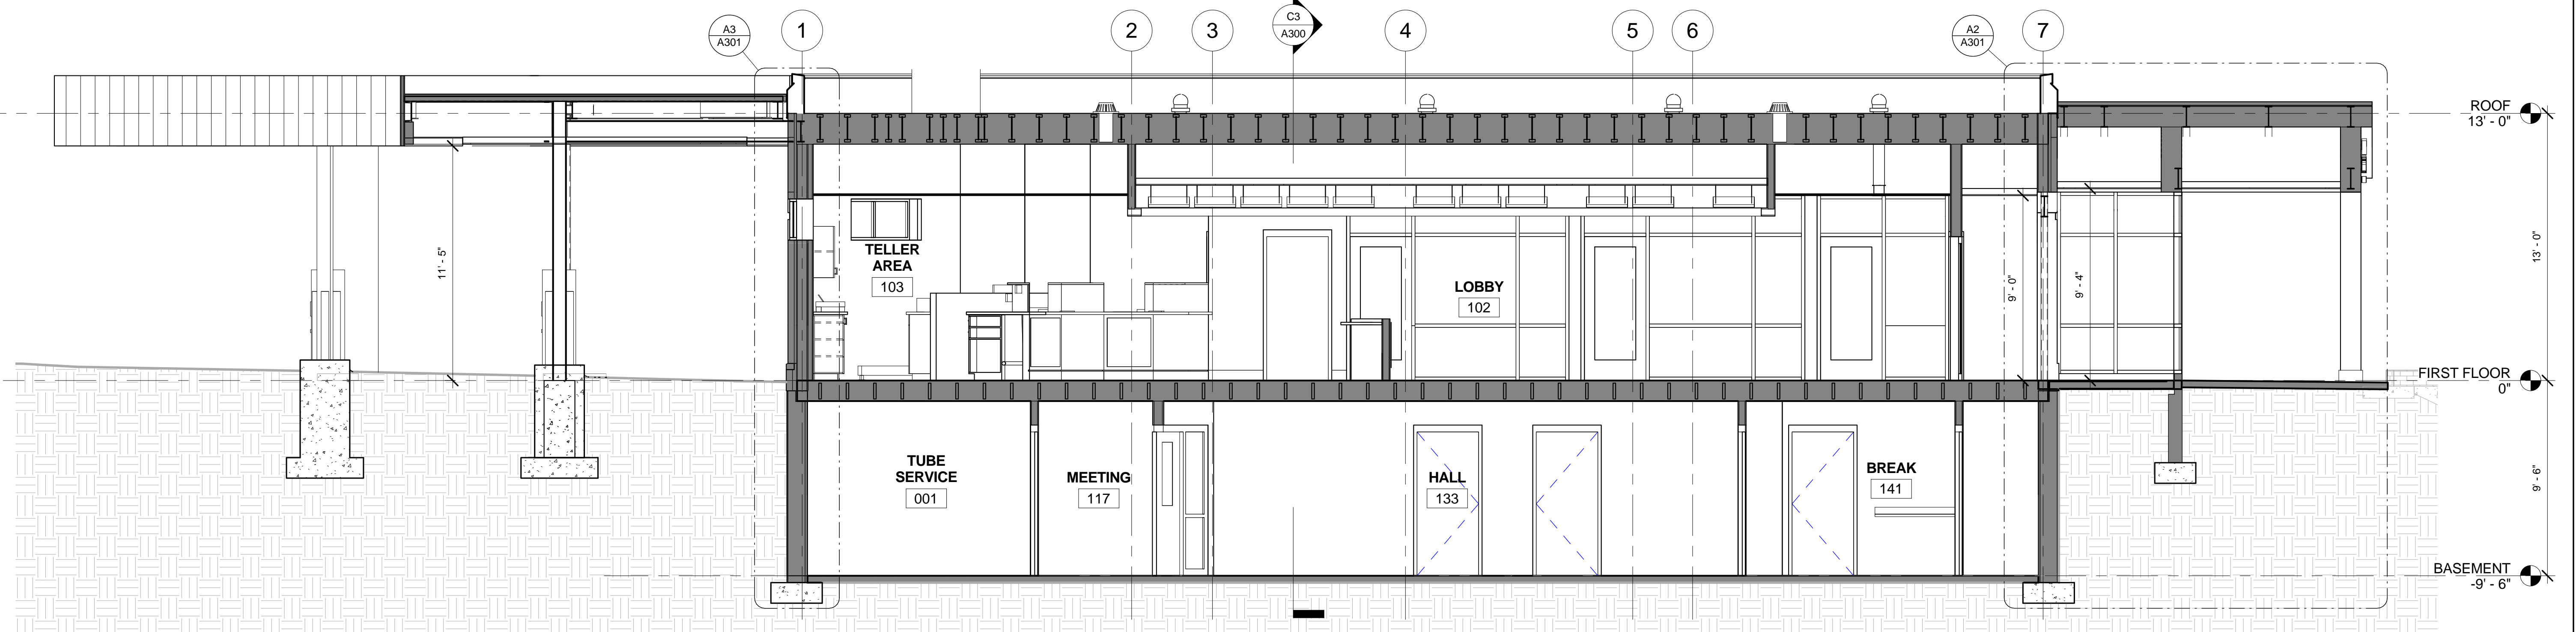

A5 NORTH/SOUTH BUILDING SECTION
1/4" = 1'-0"