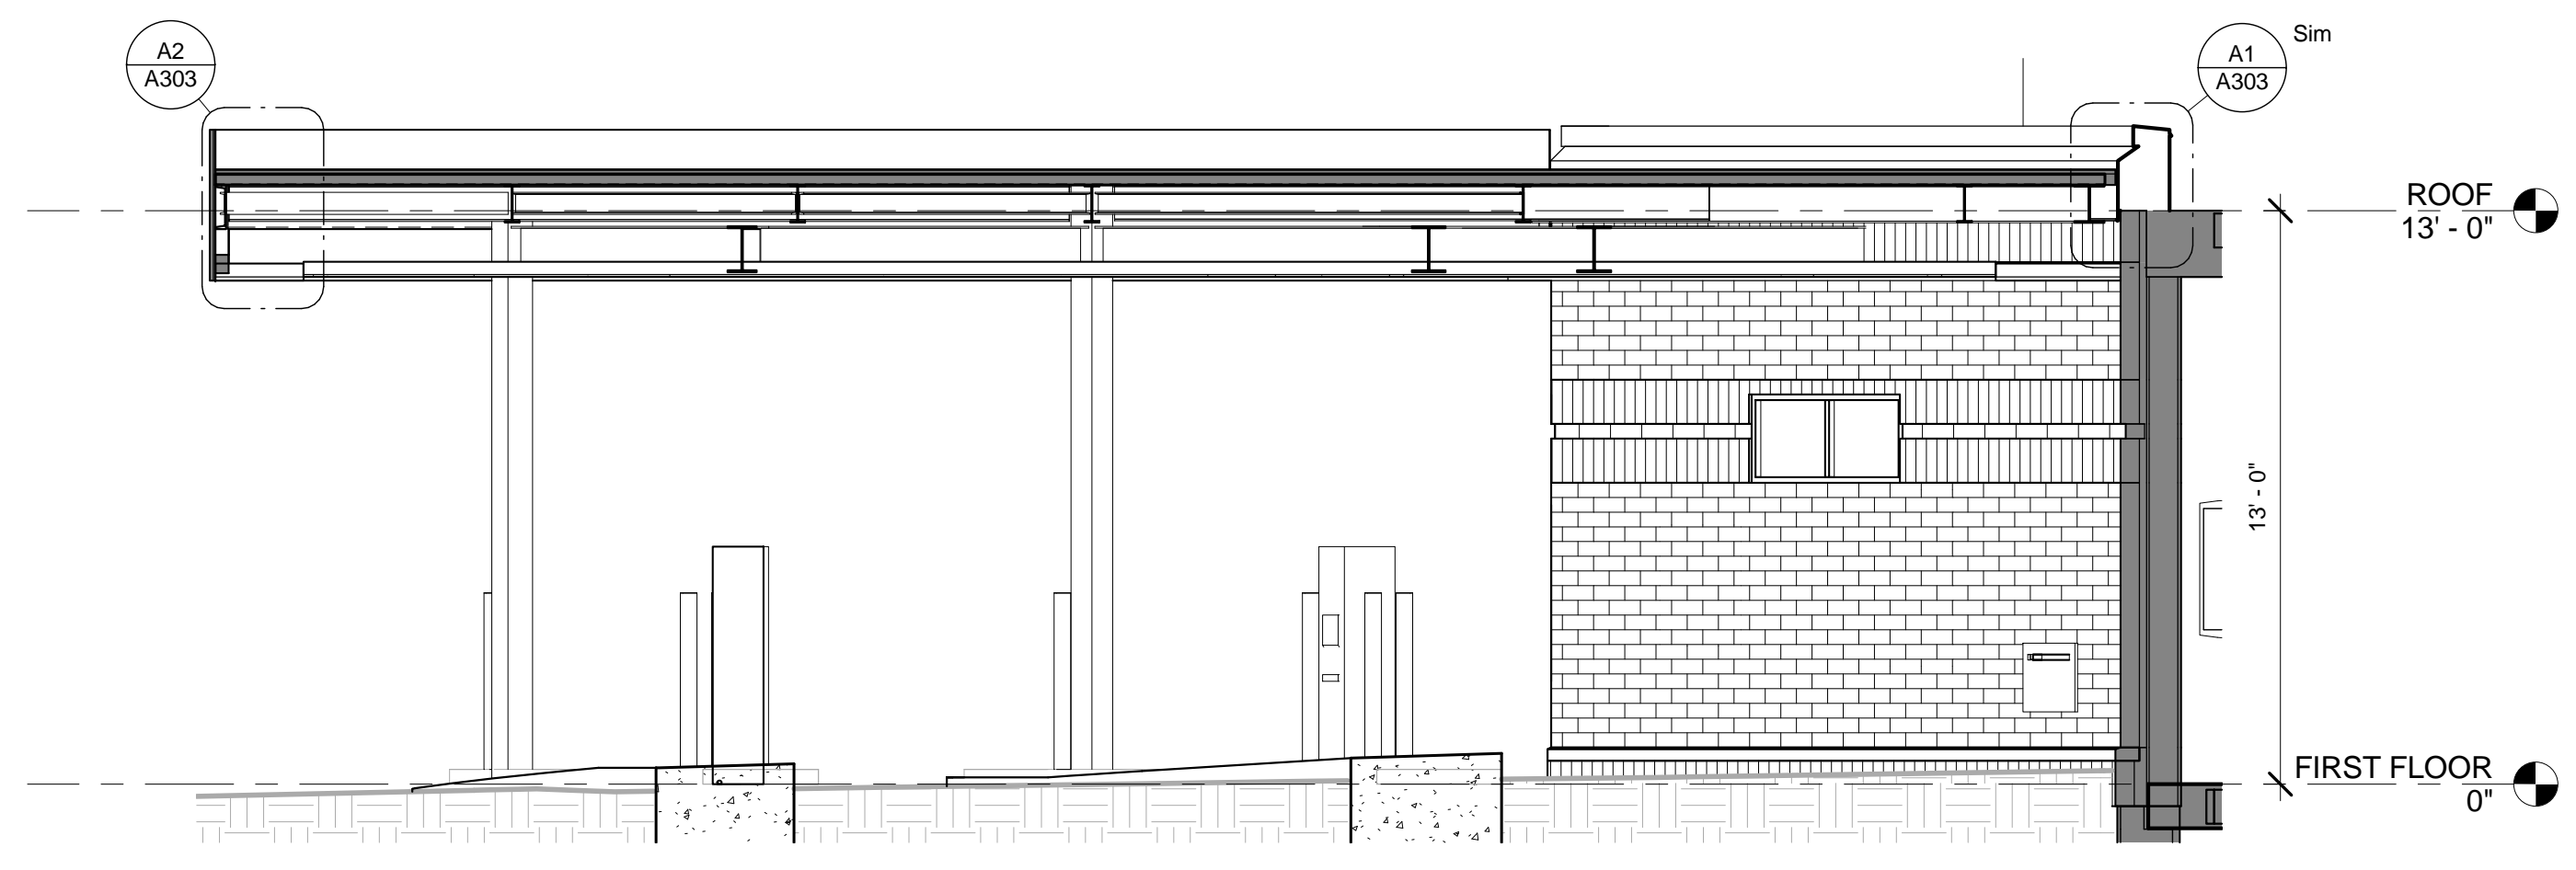

C5 SECTION @ DRIVE-THRU CANOPY
1/4" = 1'-0"