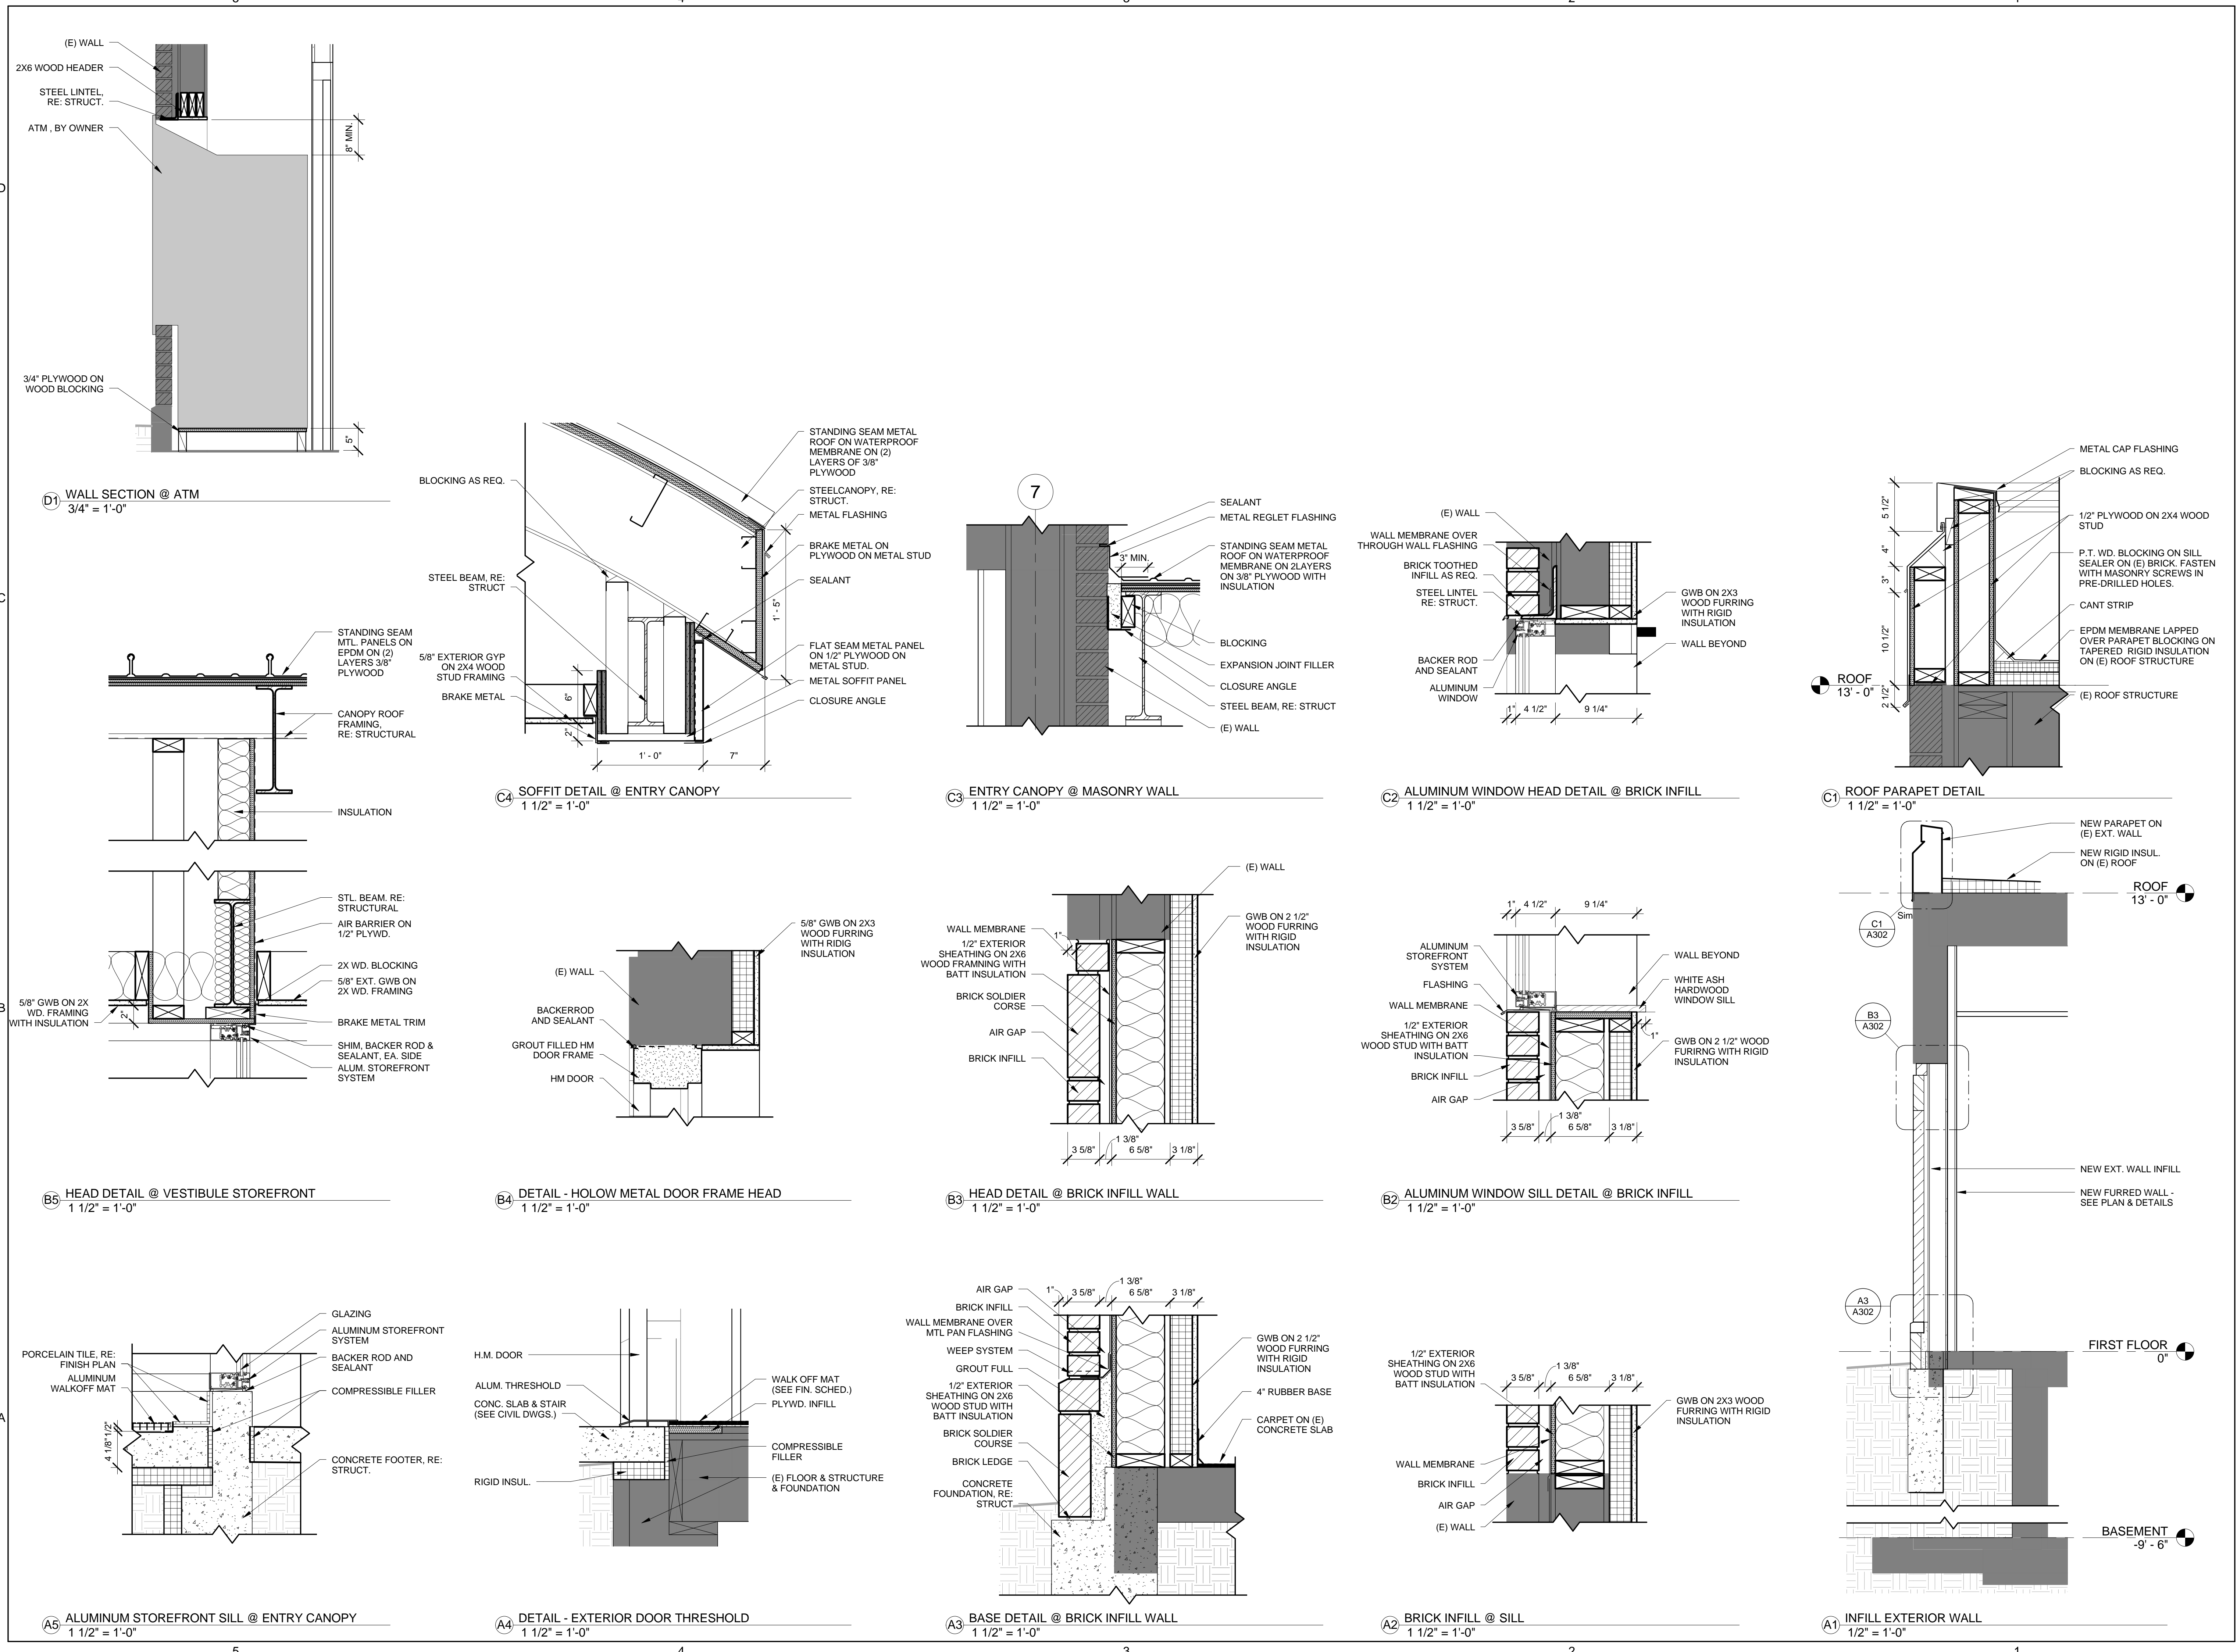

ARCHITECTS

TruChoice FCU - 272 Park Avenue
272 Park Ave
Portland Maine 04041

JOB NO.
12042

DRWN. JRB
CHK. BMC

SCALE:
As indicated

ISSUE
04/26/2013

TITLE
WALL SECTIONS
AND SECTION
DETAILS

SHEET
A302

5

4

3

2

1

D

C

B

A

D

C

B

A