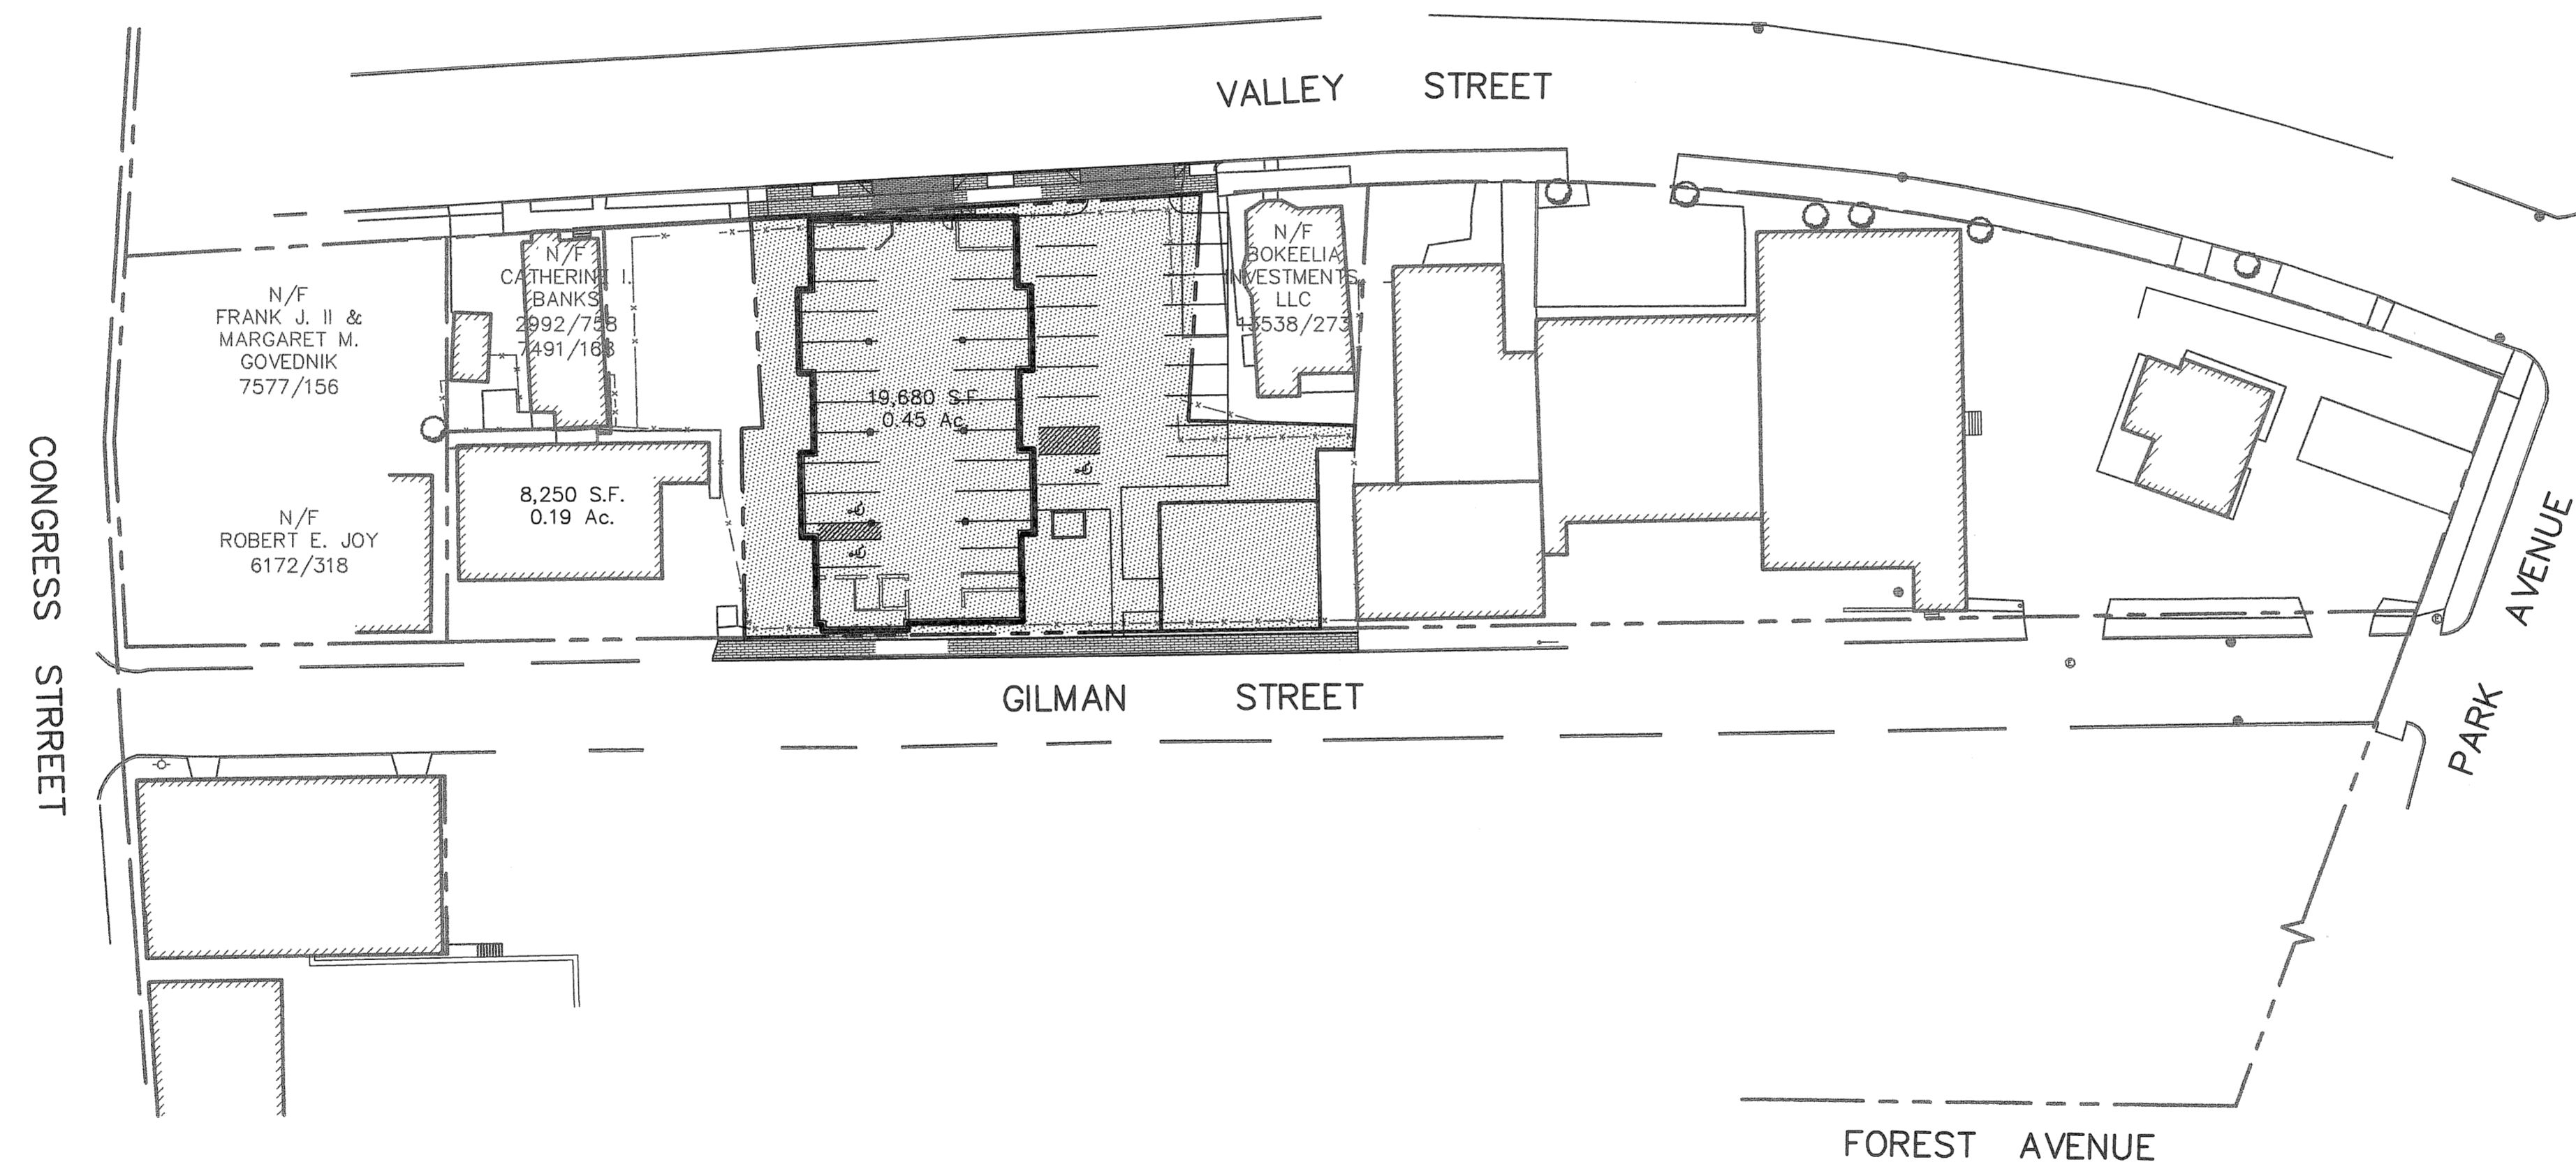

VALLEY STREET APARTMENTS

RESIDENTIAL APARTMENTS
PORTLAND, MAINE

BID SET

LOCATION MAP

NT.S.

OWNERS:

315 VALLEY STREET, LP
P.O. BOX 560
PORTLAND, MAINE 04102

ENGINEER/SURVEYOR: