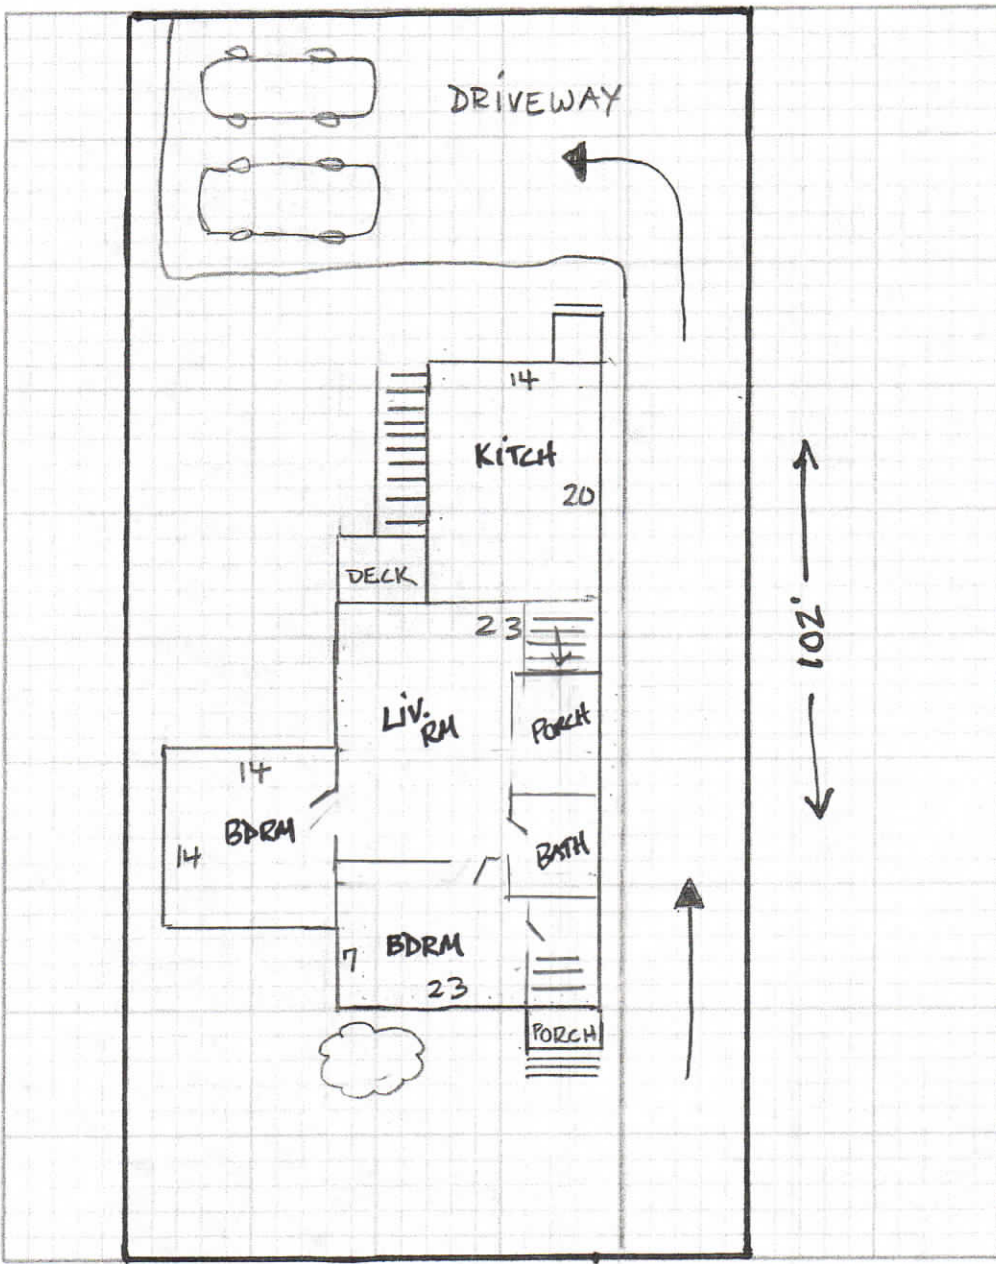

EEWeb

MARK WOODHEAD

1<sup>ST</sup> FLR. UNIT  
LAYOUT

1□ = 2ft.

LOT 50' x 102'

← 50' →

↑ 102' ↓

1<sup>ST</sup> FLOOR