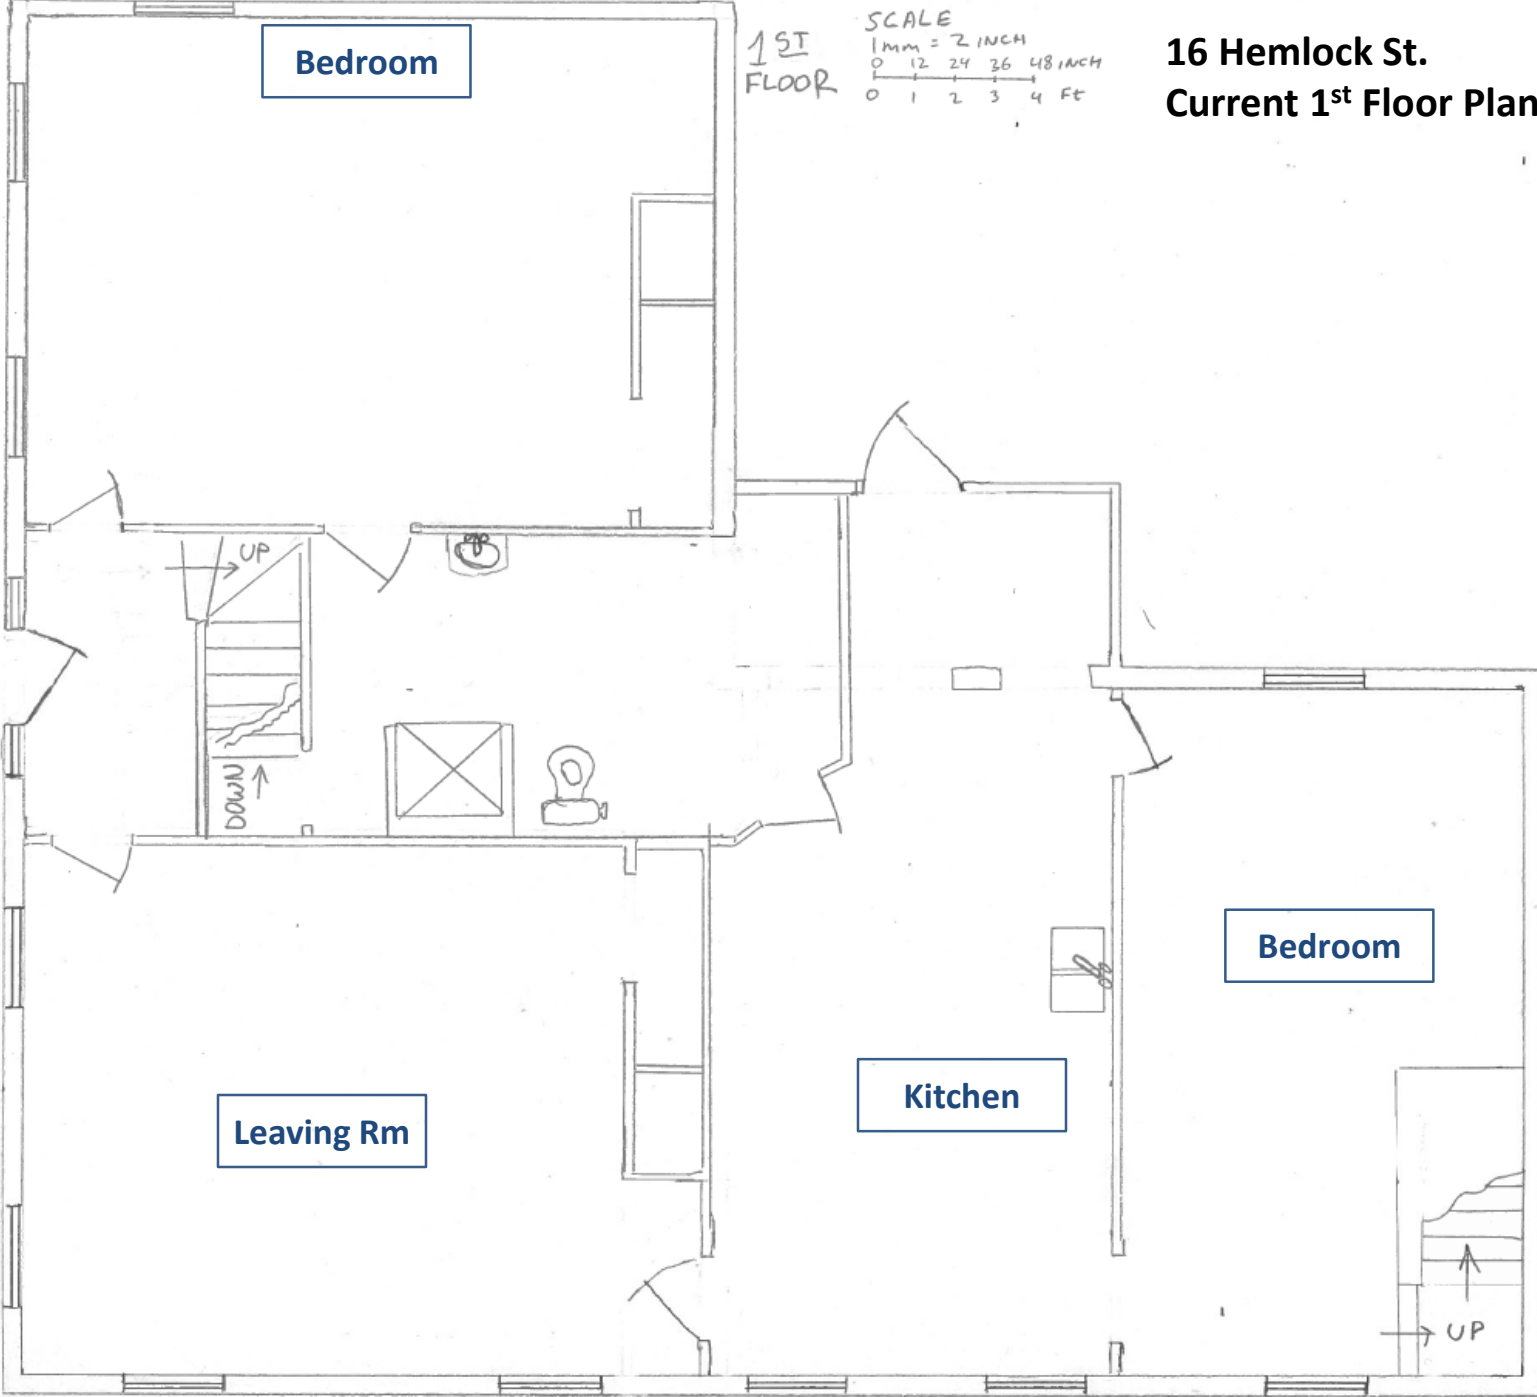

Bedroom

1ST FLOOR

SCALE
1mm = 2 INCH
0 12 24 36 48 INCH
0 1 2 3 4 FT

16 Hemlock St.
Current 1st Floor Plan

Leaving Rm

Kitchen

Bedroom

11/28/2017
D. Romanov