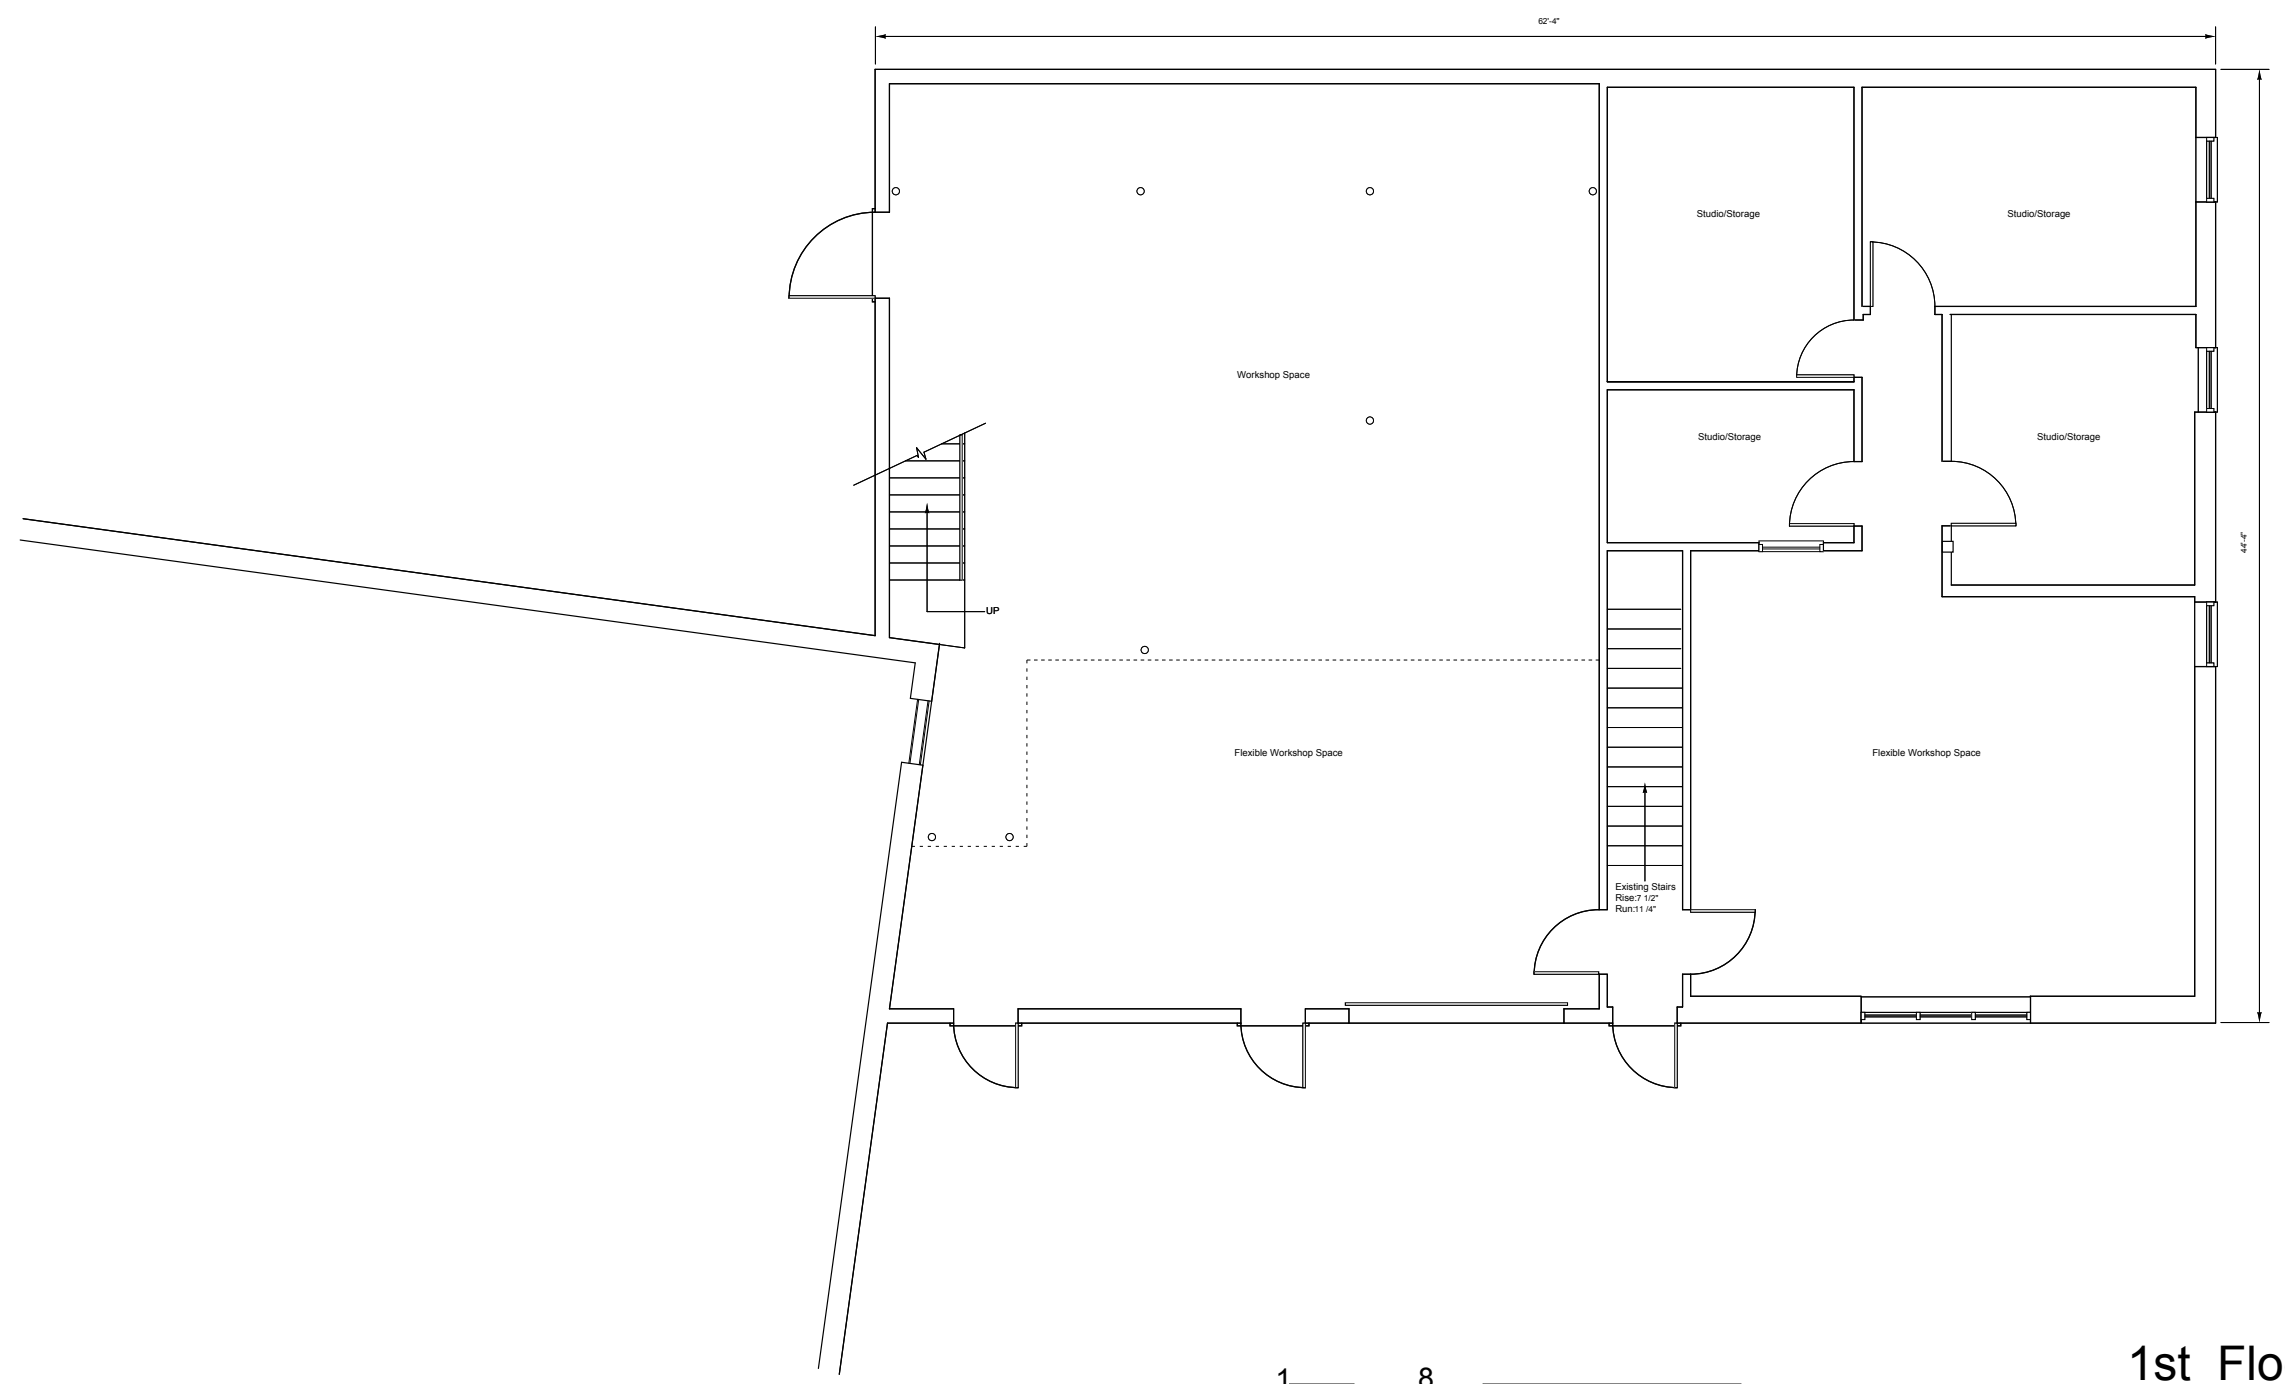

Maker Design+Build
23 Pitt Street
Portland Maine 04103

Open Bench Project
971 Congress Street
Portland Maine 04103

1st Floor Existing
1/4"=1'-0"
11/8/17

EX101

1st Floor Existing
SCALE: 1/4" = 1'-0"