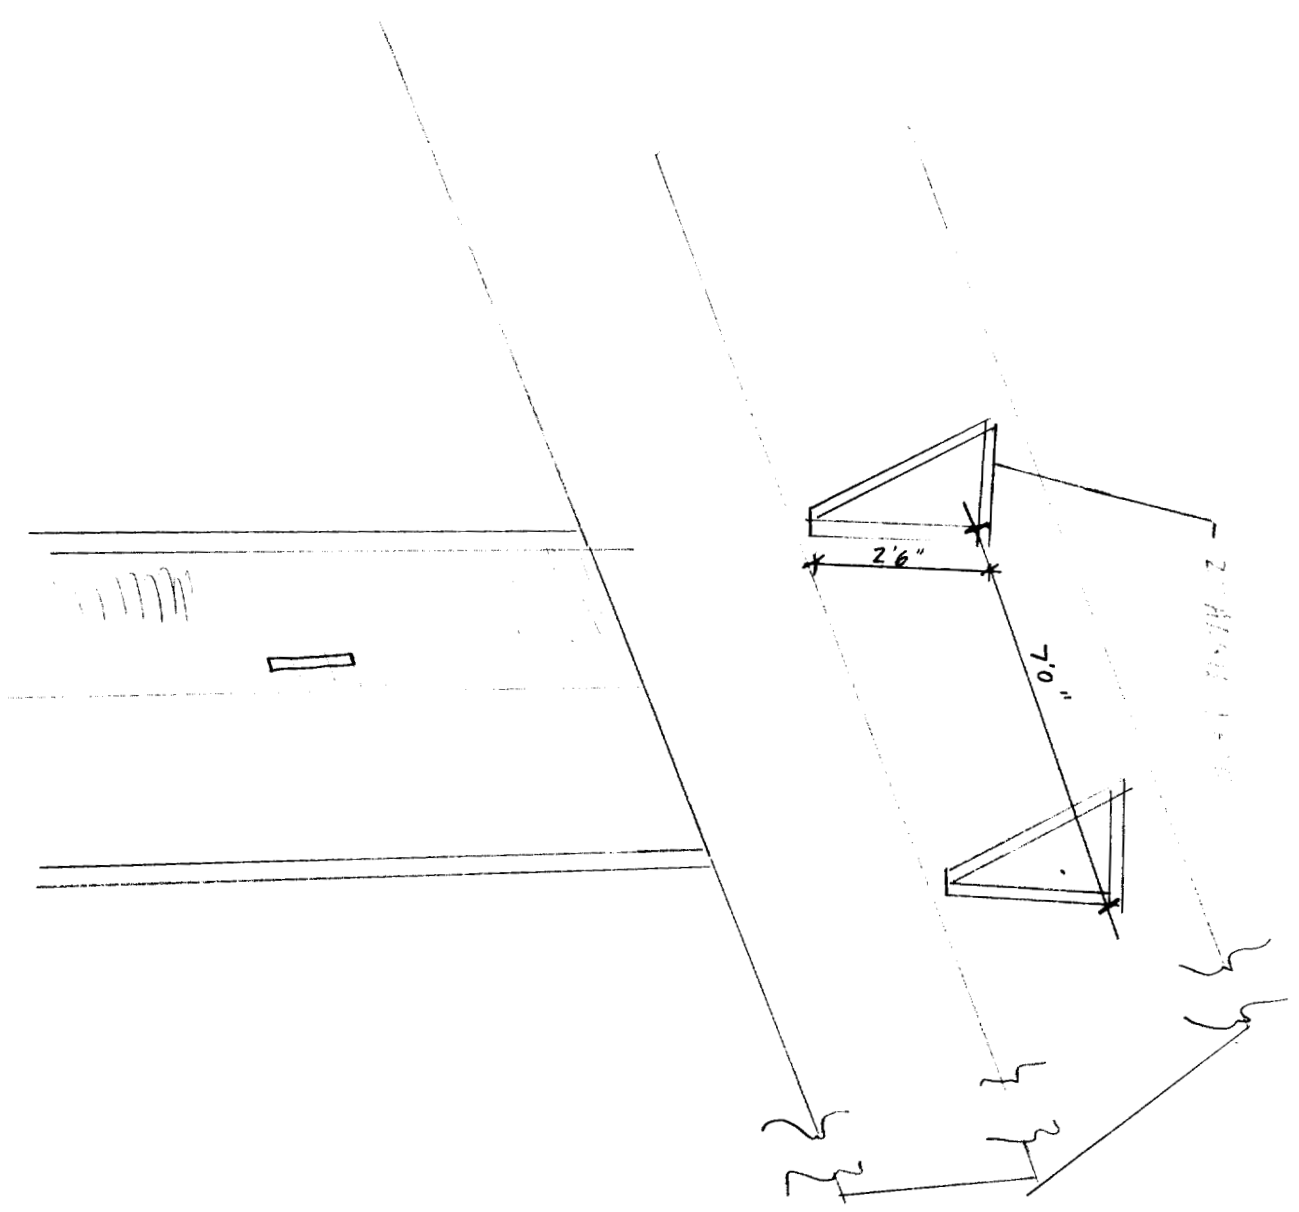

DETAILS OF SIGN

DETAIL SIGN BARN WITH HYPSED SIGN

PINS & NEEDLES

PINS & NEEDLES  
PARKING

GIFT SHOP

FLOWER BED

PINS &  
NEEDLES  
SIGN

26' 1/2"

25' 0"

THE BLAZING ACE

43' 9"

3' 0" X 8' 0" prepared sign  
on roof

window

window

window

SIDE WALK

9' 8"

BLAZING ACE SIGN LINE