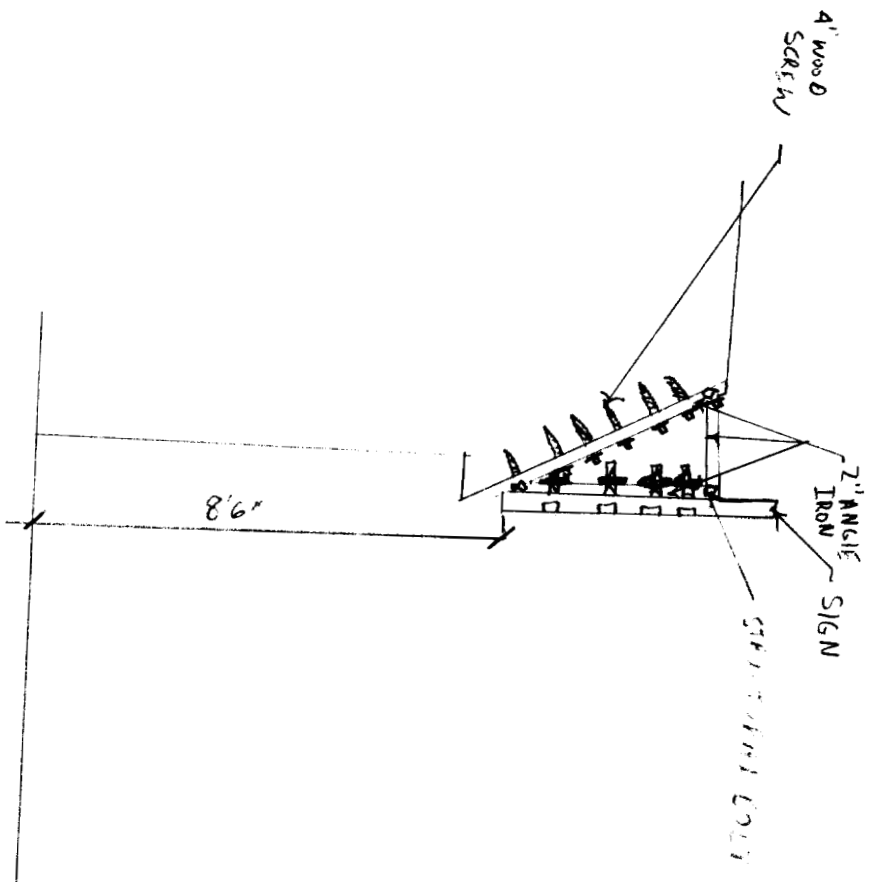

DETAILS OF SIGN

DETAIL SIGN BARN WITH HYPSED SIGN

PINS & NEEDLES

PINS & NEEDLES  
PARKING

GIFT SHOP

FLOWER BED

PINS &  
NEEDLES  
SIGN

26' 1/2"

25' 0"

THE BLAZING ACE

43' 9"

3' 0" X 8' 0" prepared sign  
on roof

window

window

window

SIDE WALK

9' 8"

BLAZING ACE SIGN LINE