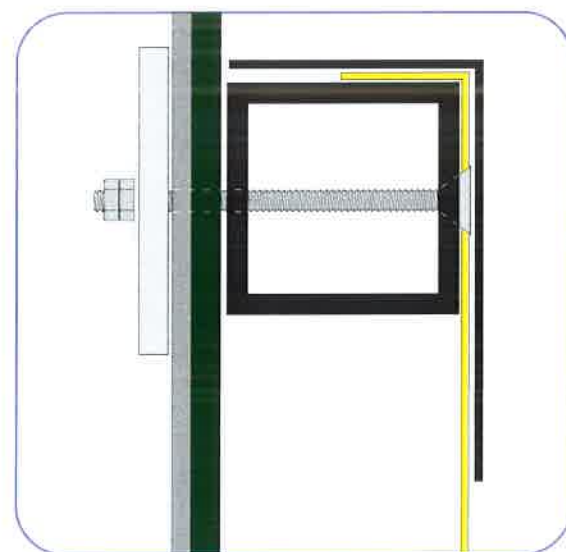

SINGLE-FACED NON-LIT WALL SIGN

SCALE: 3/8"=1'-0"

(1) REQUIRED

NON-LIT .040" YELLOW ALUMINUM PANELS;

BLACK VINYL GRAPHICS AND COPY WITH WHITE VINYL BORDERS;

WHITE VINYL '&' WITH BLACK VINYL BORDER;

1x1" ALUMINUM TUBE FRAMES;

MOUNT TO EXISTING BUILDING FASCIA CENTERED WITHIN 39'-6" V.O.

These plans are the exclusive property of Neokraft Signs, Inc. and are the result of the original work of its employees. They are submitted to Neokraft's client for the sole purpose of consideration of whether to purchase these plans or to purchase from Neokraft a sign manufactured according to these plans.

THROUGH-BOLT MOUNTING  
 NOT TO SCALE

3/8" STAINLESS STEEL THREADED ROD FASTENERS,  
 DOUBLE NUTTED, WITH 1/2" THICK PLYWOOD SPACERS

INSTALLED DEPICTION  
 NO SCALE

**Coastal Trading  
 & Pawn**  
 19729