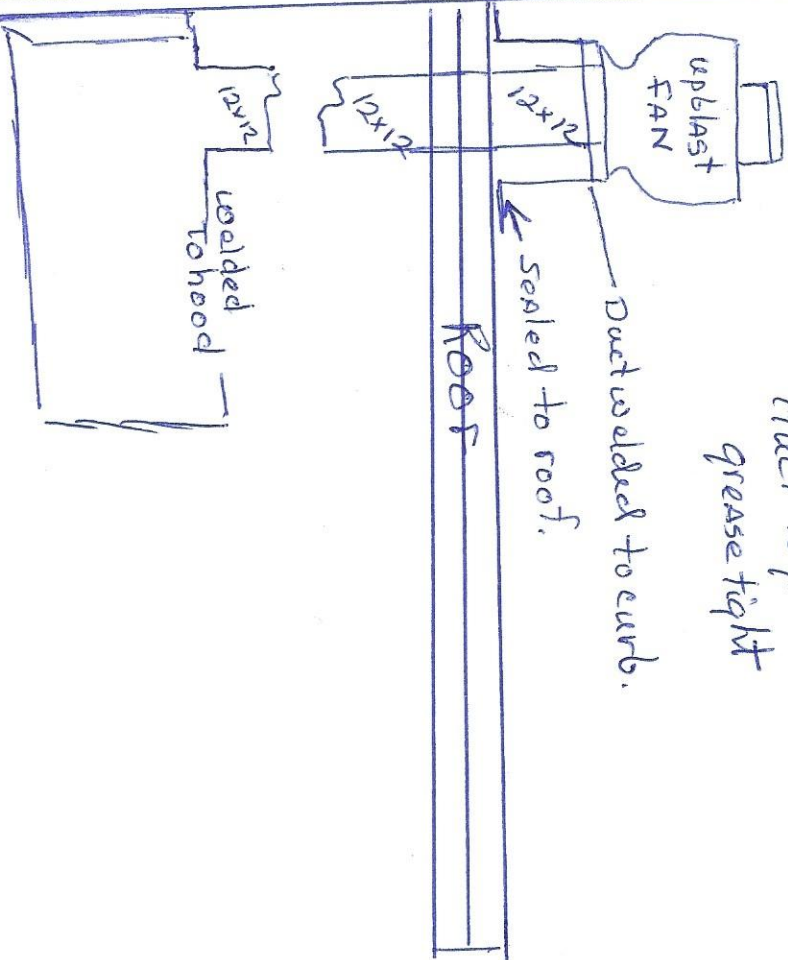

Side View

Roof View

Unions Plaza
Portland, ME

Installed by JTM Enterprises

207-238-0461

PO Box 217
Fairfield, ME 04837

jmdukes320@roadrunner.com