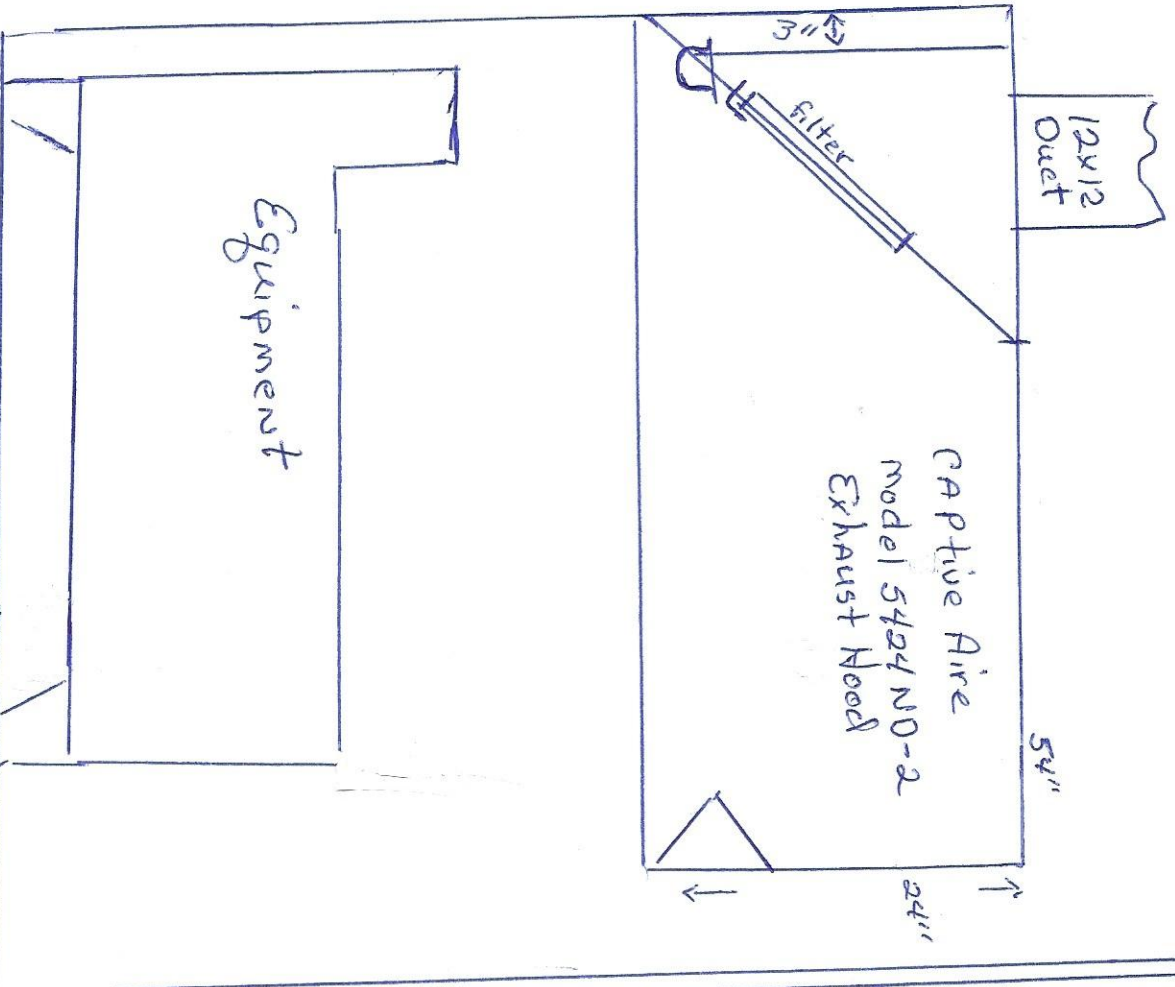

Side View

Roof View

Unions Plaza
Portland, ME

Installed by JTM Enterprises

207-238-0461

PO Box 217
Fairfield, ME 04837

jmdukes320@roadrunner.com