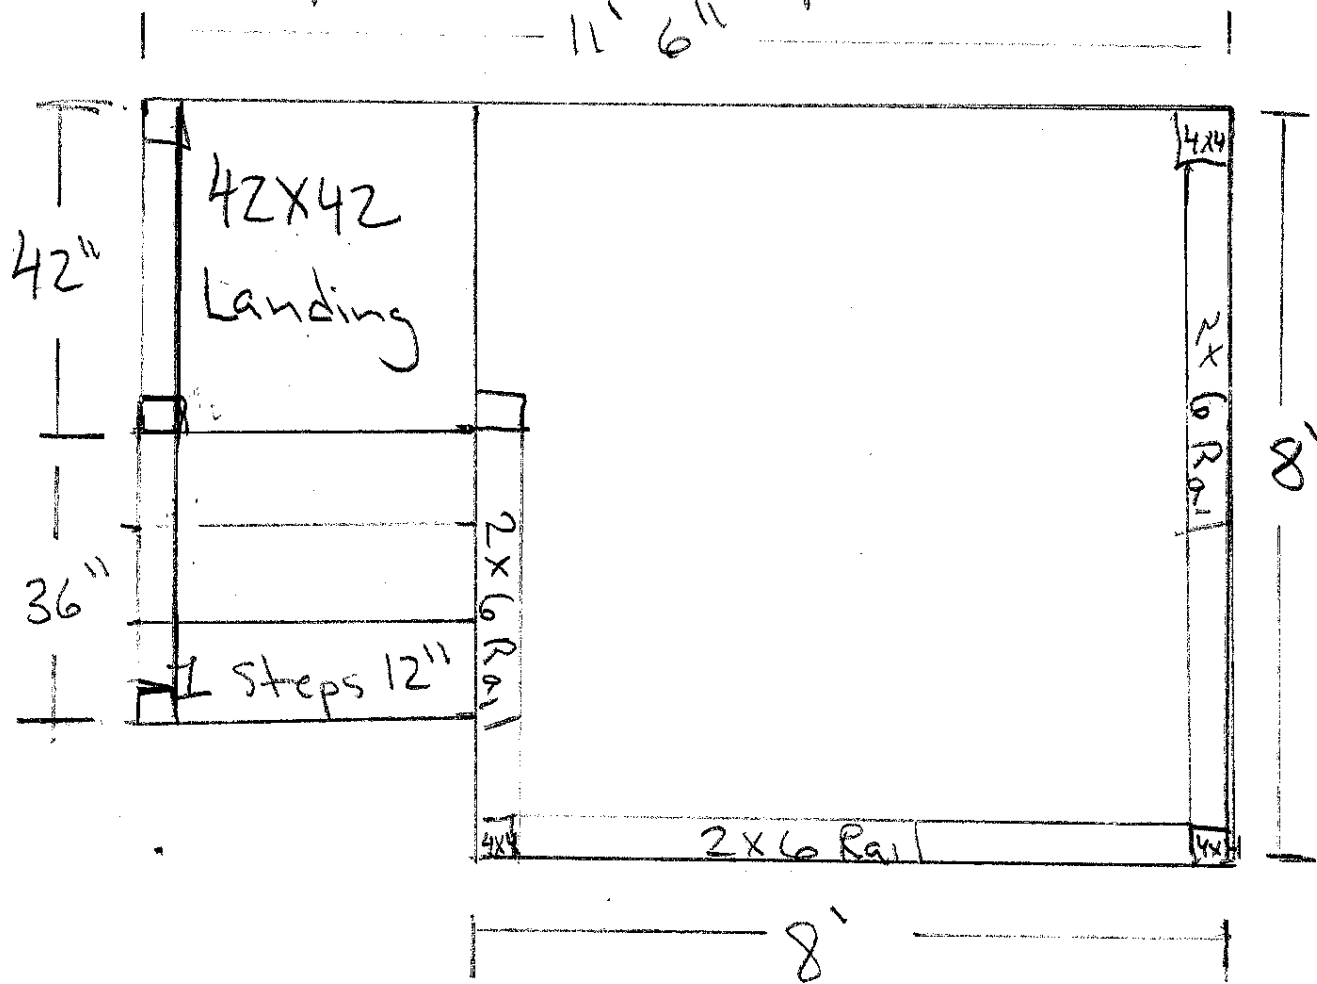

Proposed Porch Top View

Scale: 1/2 inch = 1 foot

280 Brackett St
CBL: 063 I005001