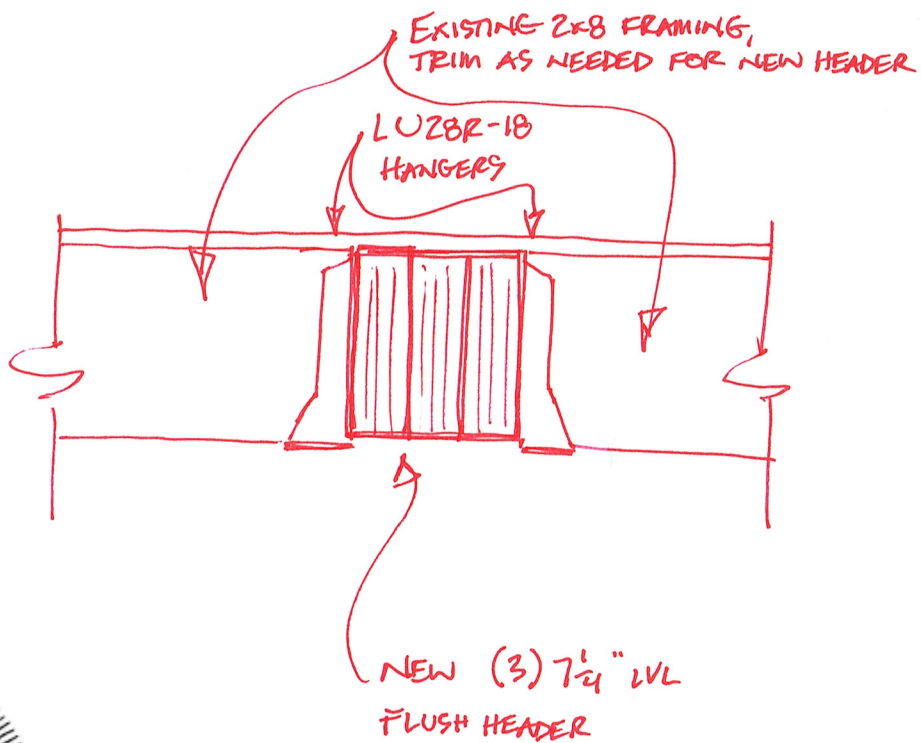

66 WEST ST.
PORTLAND, ME
G1 JOB #: 15-0105

5/29/15

SI

66 WEST ST.

PORTLAND, ME

SI JOB#: 15-0105

5/29/15

1
—
S2