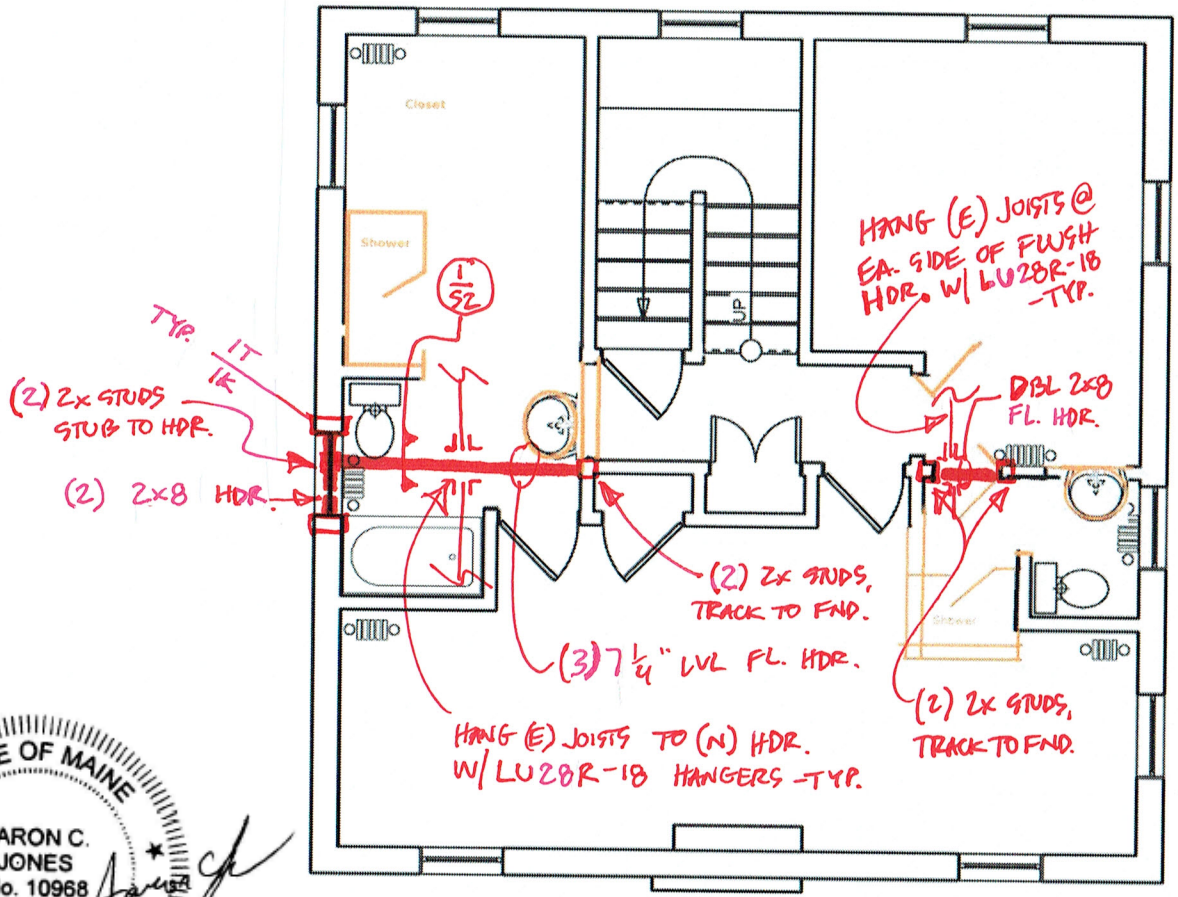

66 WEST ST.
PORTLAND, ME
G1 JOB #: 15-0105

5/29/15

SI

66 WEST ST.

PORTLAND, ME

SI JOB#: 15-0105

5/29/15

1
—
S2