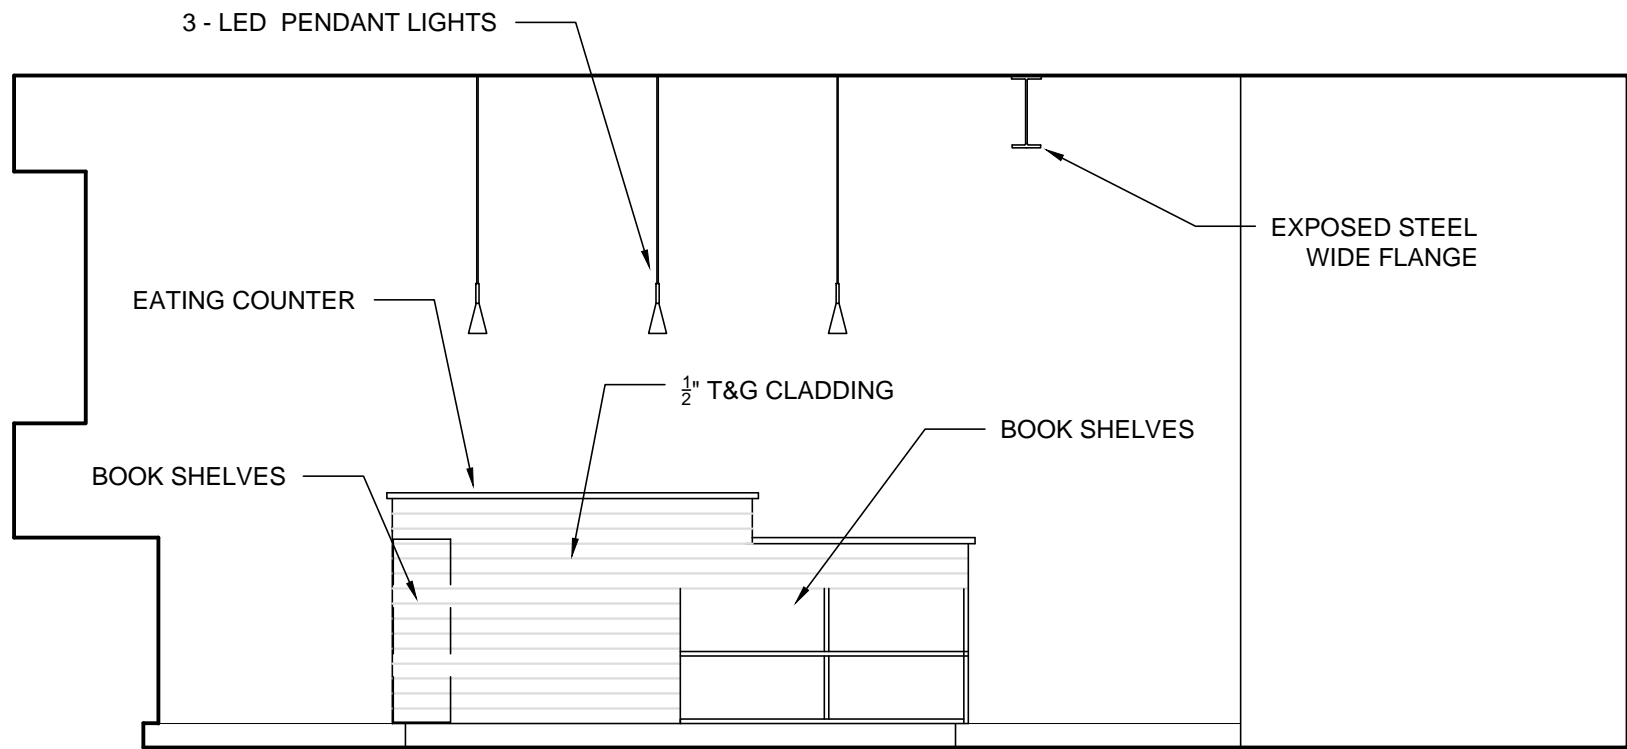

1 KITCHEN ISLAND WEST ELEVATION
3/8" = 1'-0"

2 KITCHEN ISLAND NORTH ELEVATION
3/8" = 1'-0"

3 KITCHEN ISLAND SOUTH ELEVATION
3/8" = 1'-0"

4 KITCHEN WEST ELEVATION
3/8" = 1'-0"

scale	3/8" = 1'-0"
date	19 JULY 2016
project #	1507
drawn by	TST
checked by	