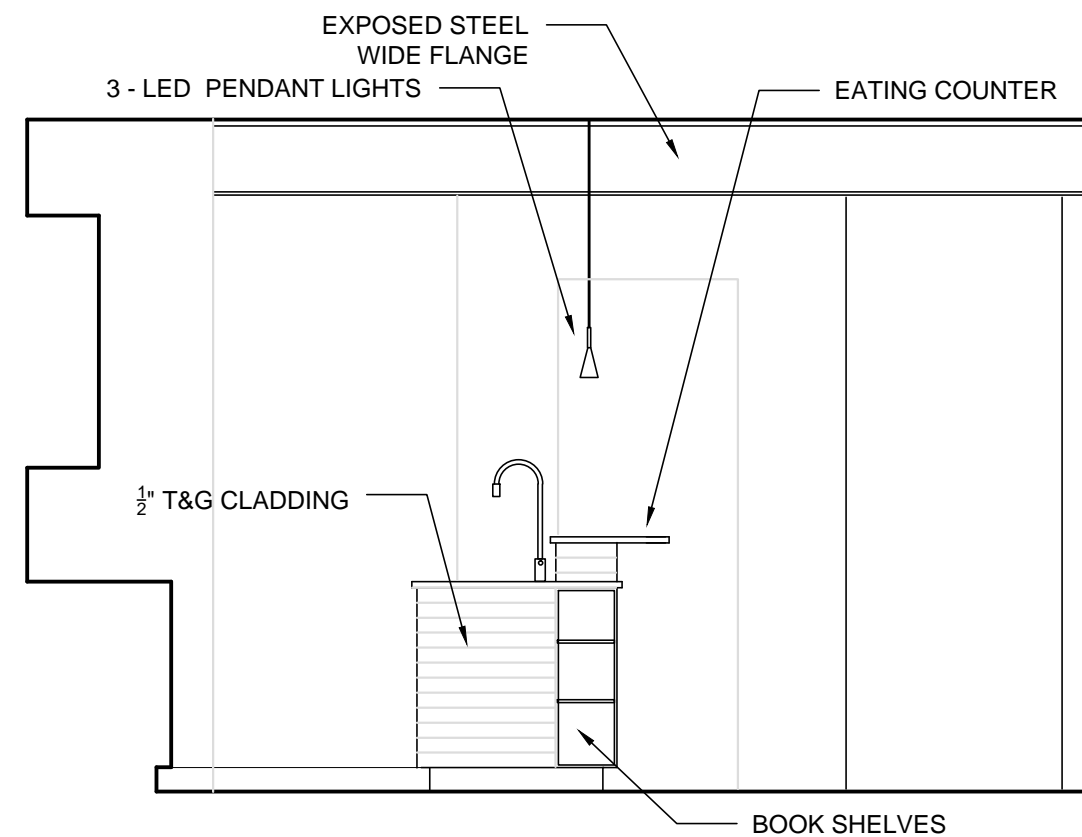

1 KITCHEN ISLAND WEST ELEVATION
3/8" = 1'-0"

2 KITCHEN ISLAND NORTH ELEVATION
3/8" = 1'-0"

3 KITCHEN ISLAND SOUTH ELEVATION
3/8" = 1'-0"

4 KITCHEN WEST ELEVATION
3/8" = 1'-0"

scale	3/8" = 1'-0"
date	19 JULY 2016
project #	1507
drawn by	TST
checked by	