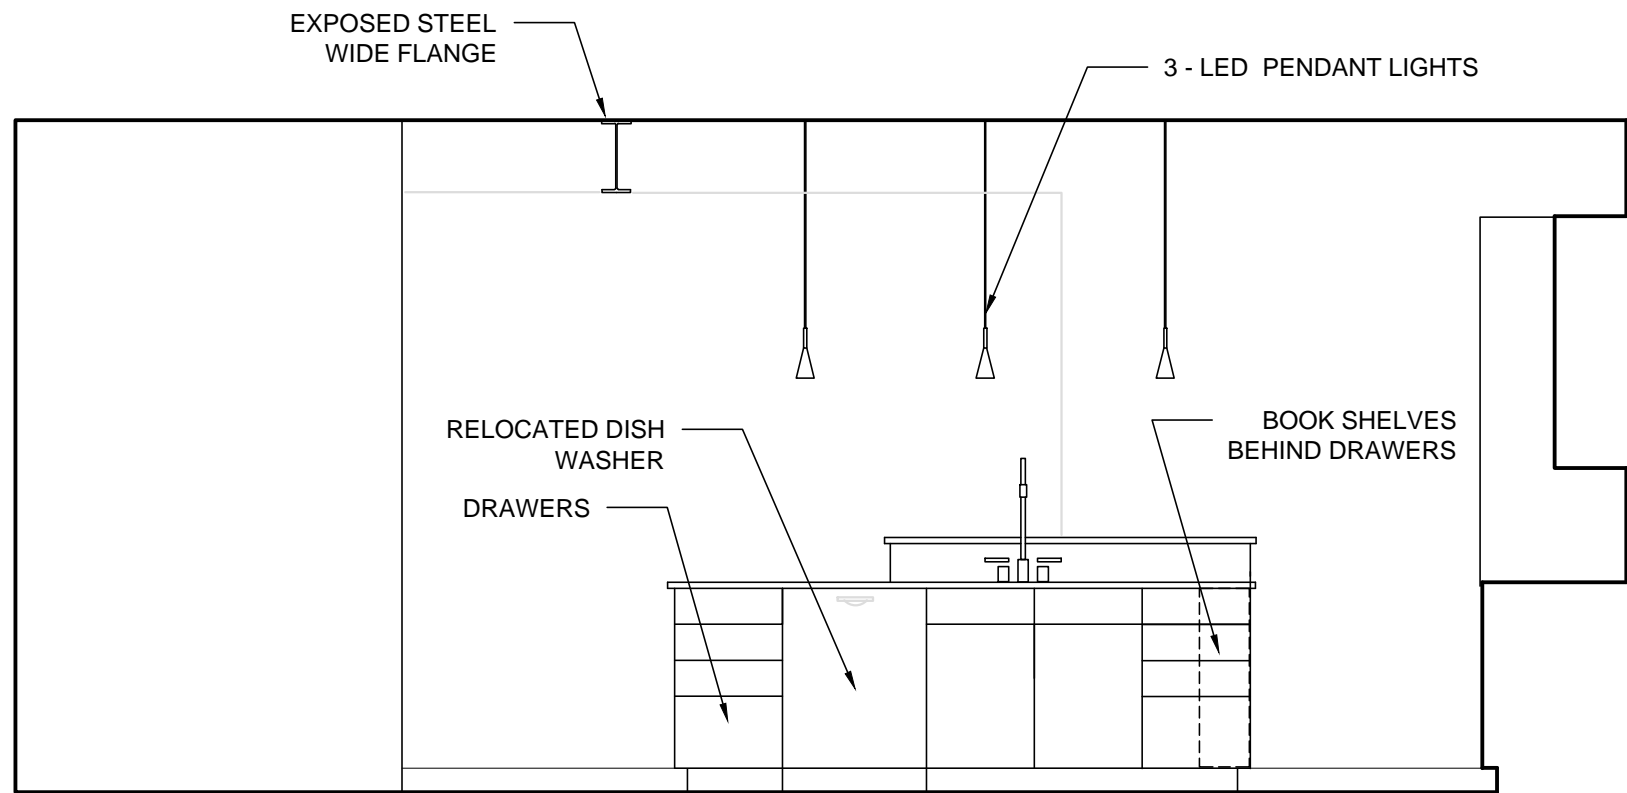

1 KITCHEN ISLAND WEST ELEVATION
3/8" = 1'-0"

2 KITCHEN ISLAND NORTH ELEVATION
3/8" = 1'-0"

3 KITCHEN ISLAND SOUTH ELEVATION
3/8" = 1'-0"

4 KITCHEN WEST ELEVATION
3/8" = 1'-0"

scale	3/8" = 1'-0"
date	19 JULY 2016
project #	1507
drawn by	TST
checked by	