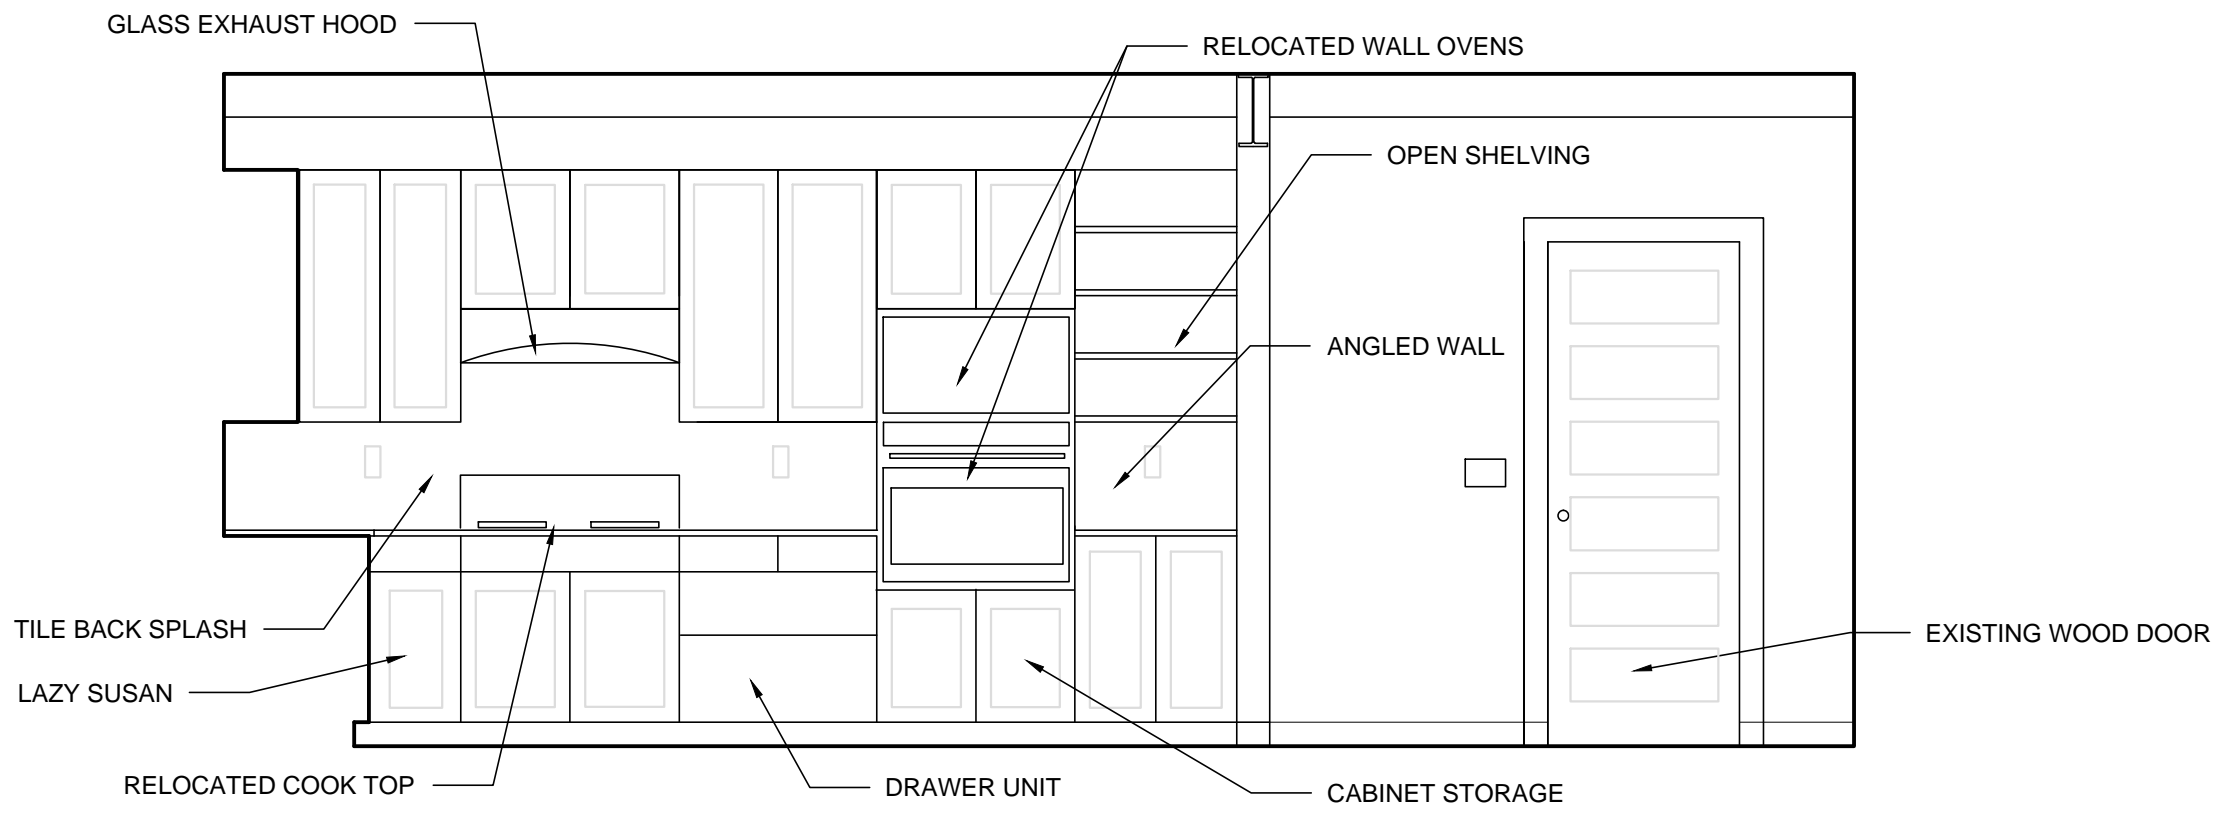

scale	3/8" = 1'-0"
date	19 JULY 2016
project #	1507
drawn by	TST
checked by	

1 KITCHEN WEST ELEVATION
 3/8" = 1'-0"

2 KITCHEN NORTH ELEVATION
 3/8" = 1'-0"