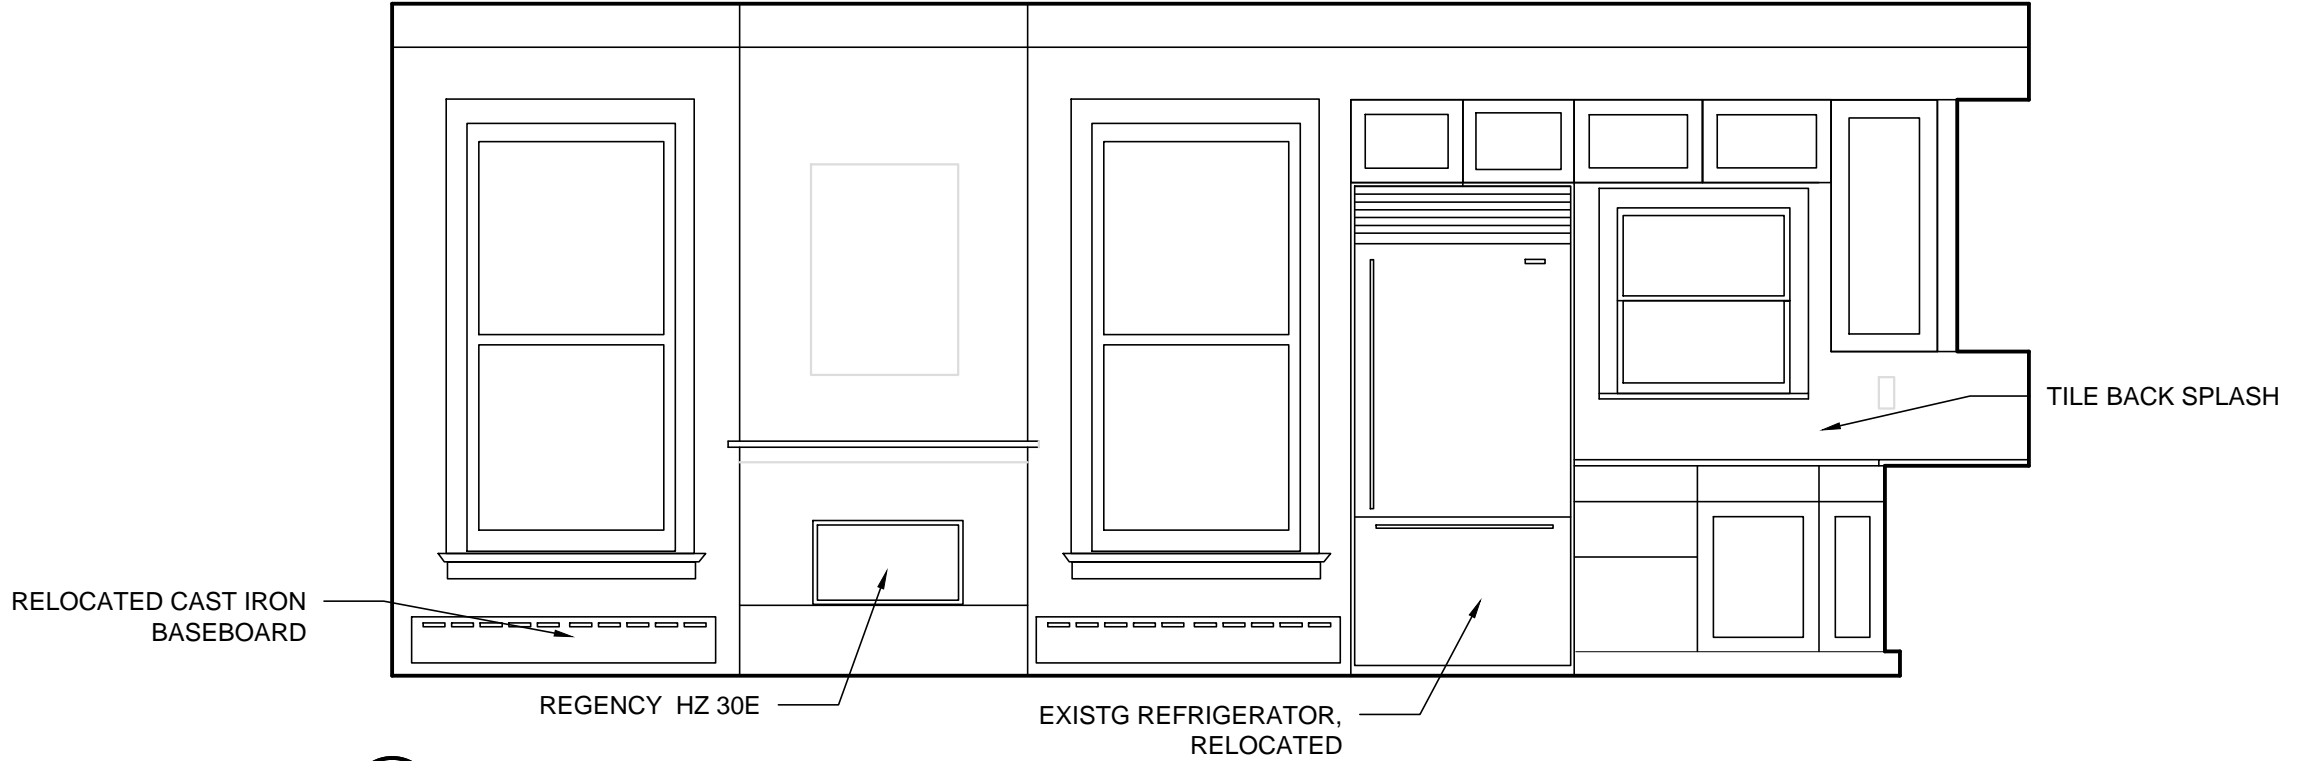

scale	3/8" = 1'-0"
date	19 JULY 2016
project #	1507
drawn by	TST
checked by	

1 KITCHEN WEST ELEVATION
 3/8" = 1'-0"

2 KITCHEN NORTH ELEVATION
 3/8" = 1'-0"