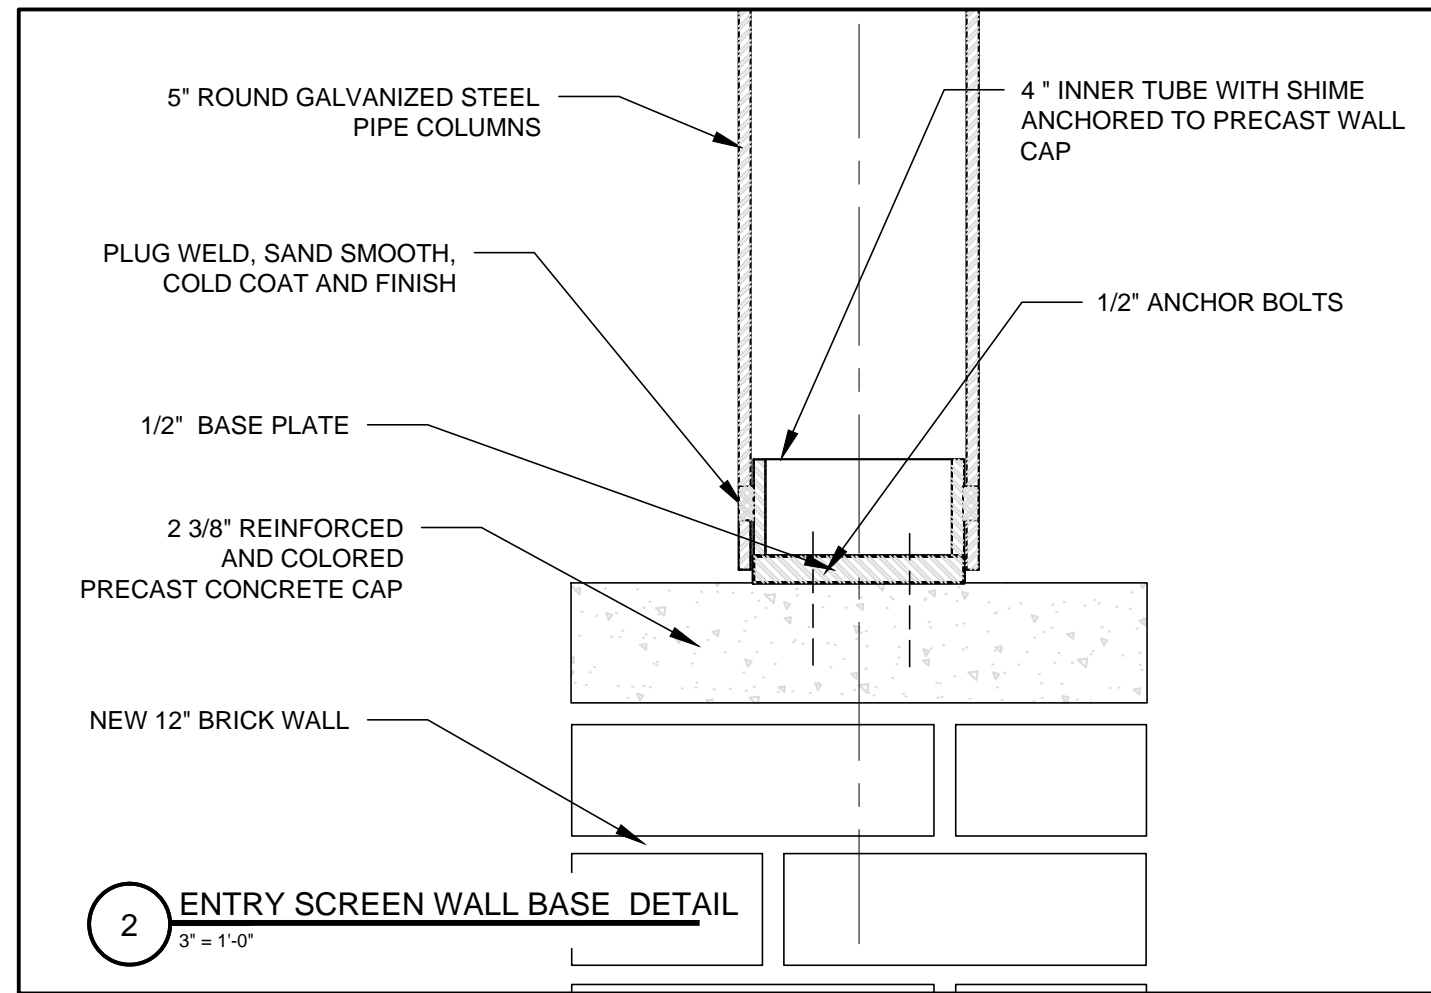

1 ENTRY PORCH SCREEN HEAD DETAIL
3" = 1'-0"

2 ENTRY SCREEN WALL BASE DETAIL
3" = 1'-0"

scale	AS NOTED
date	18 JULY 2016
project #	1507
drawn by	TST
checked by	