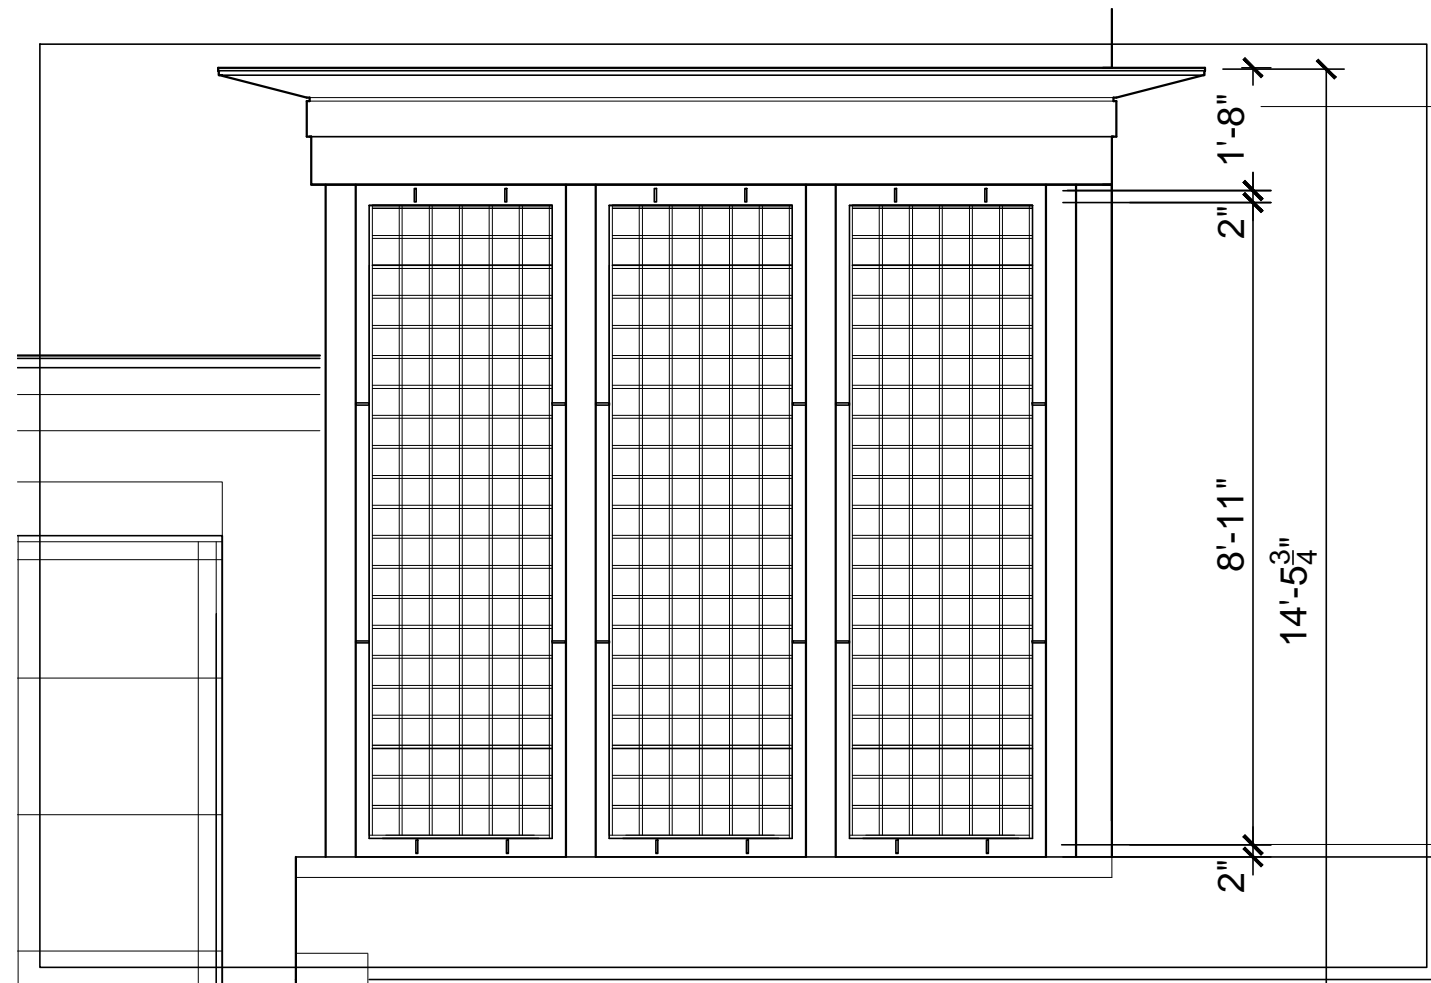

1 ENTRY PORCH SCREEN HEAD DETAIL
3" = 1'-0"

2 ENTRY SCREEN WALL BASE DETAIL
3" = 1'-0"

scale	AS NOTED
date	18 JULY 2016
project #	1507
drawn by	TST
checked by	