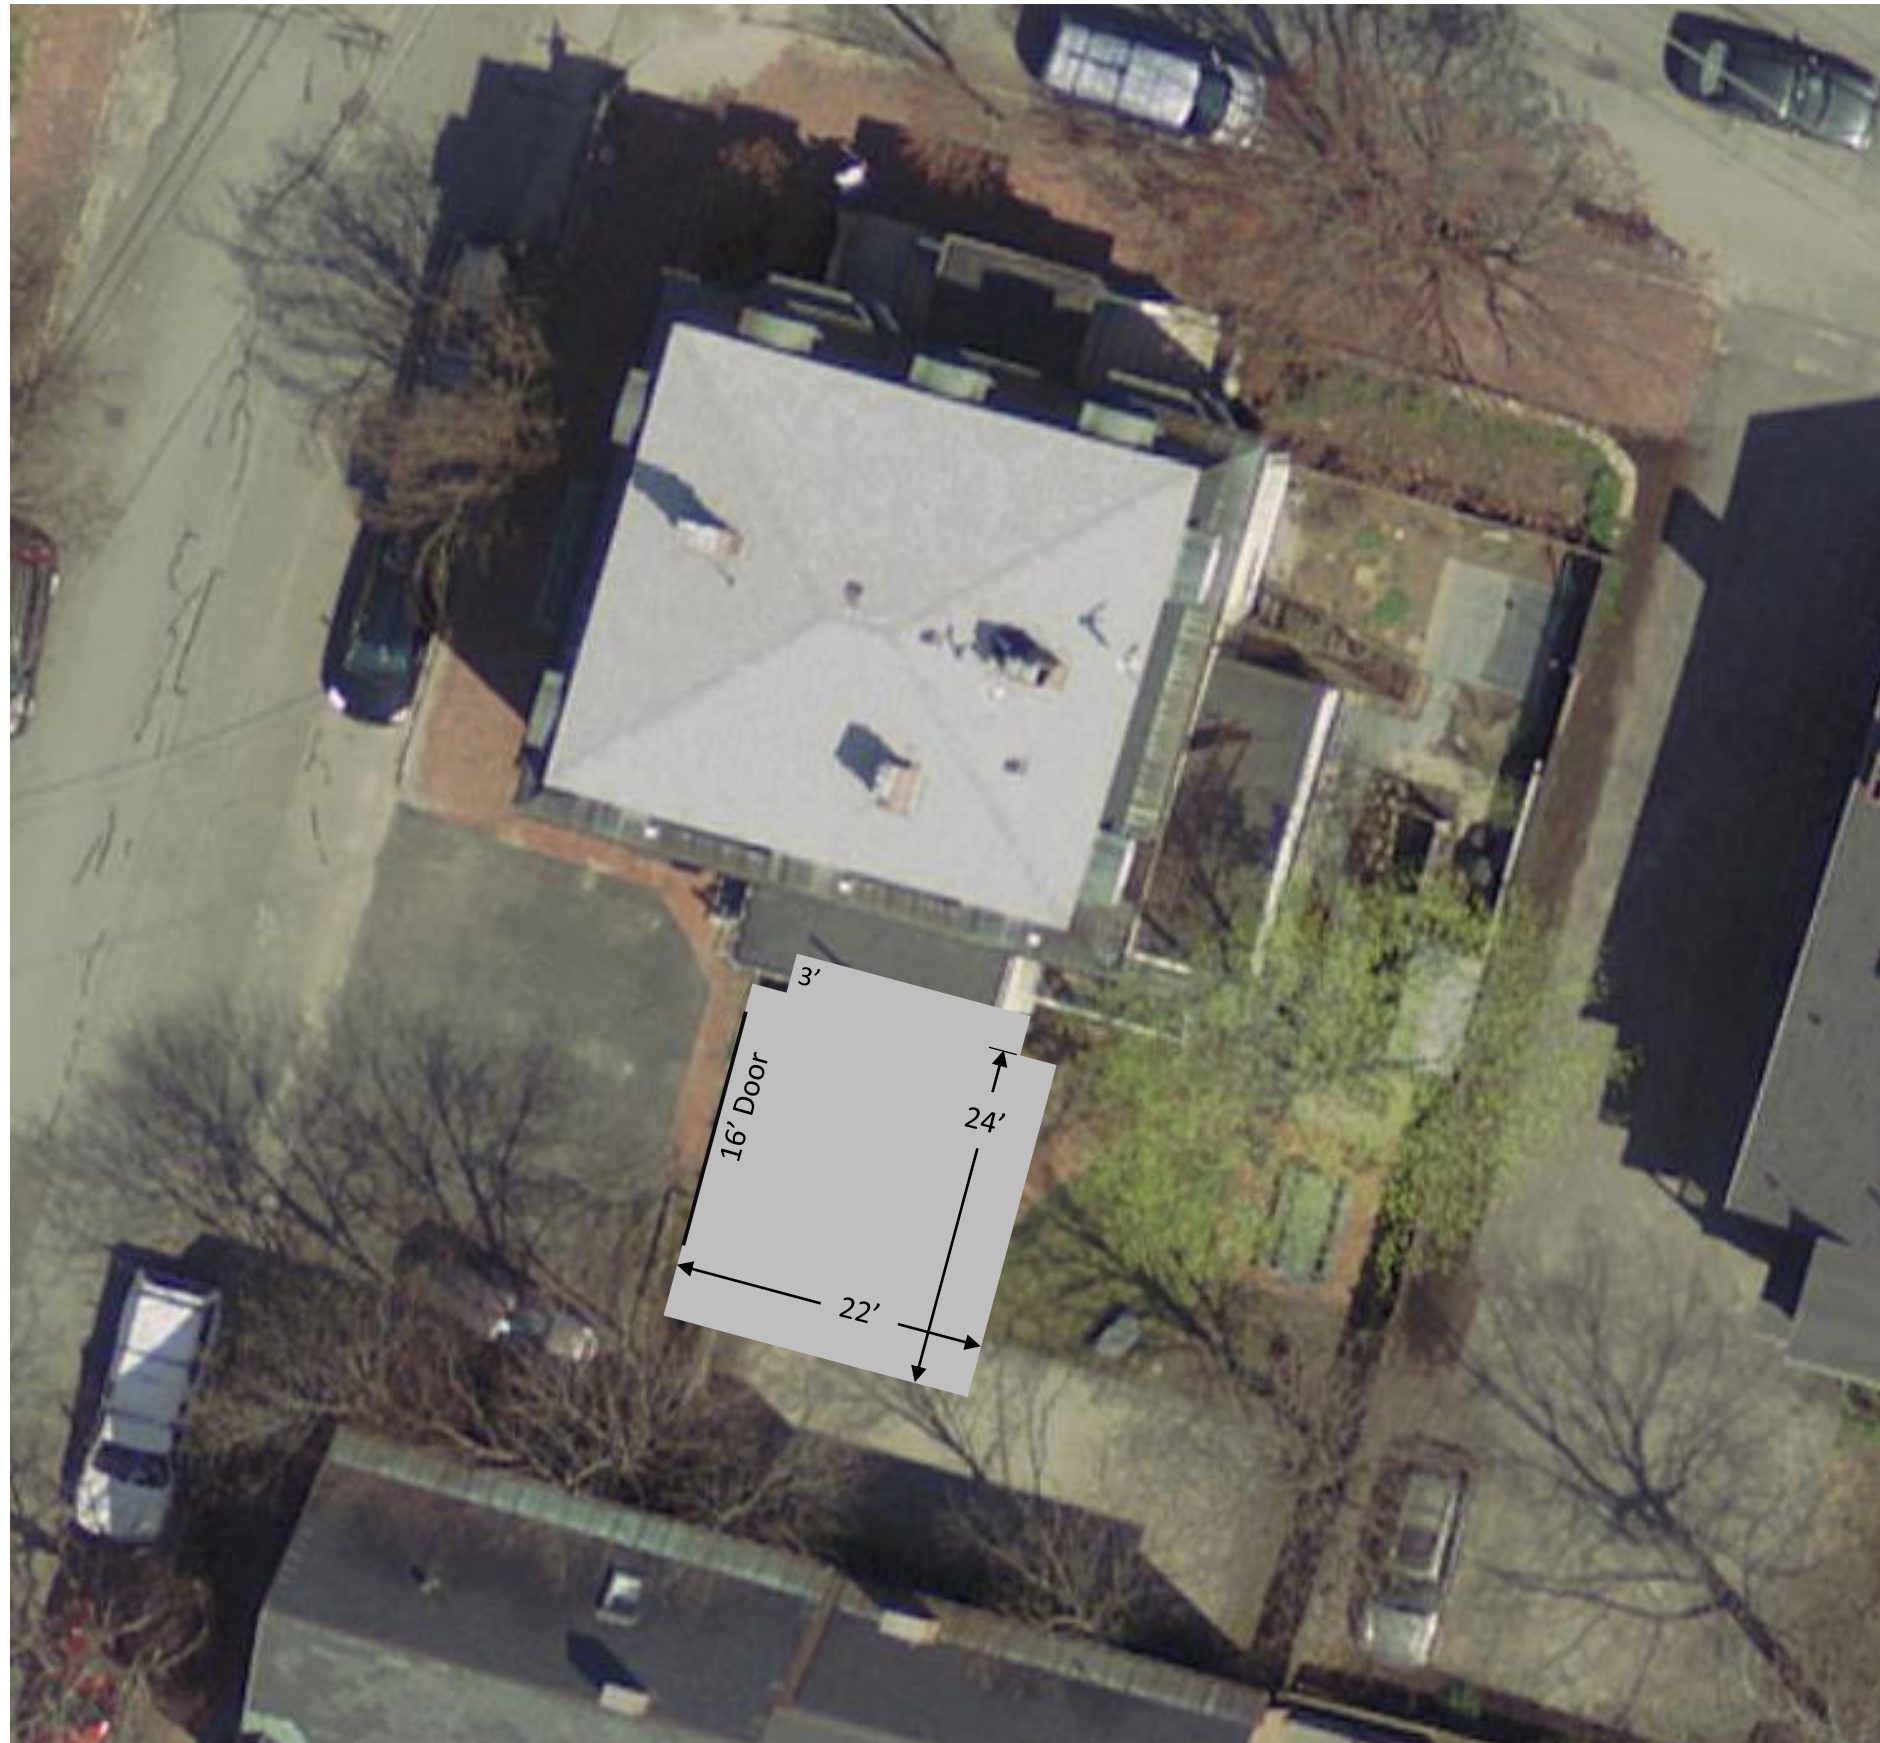

# Satellite Plan View with Proposed Garage

Scale:.0744in / 1 ft

276 Brackett St, Portland Maine 04102 - Garage