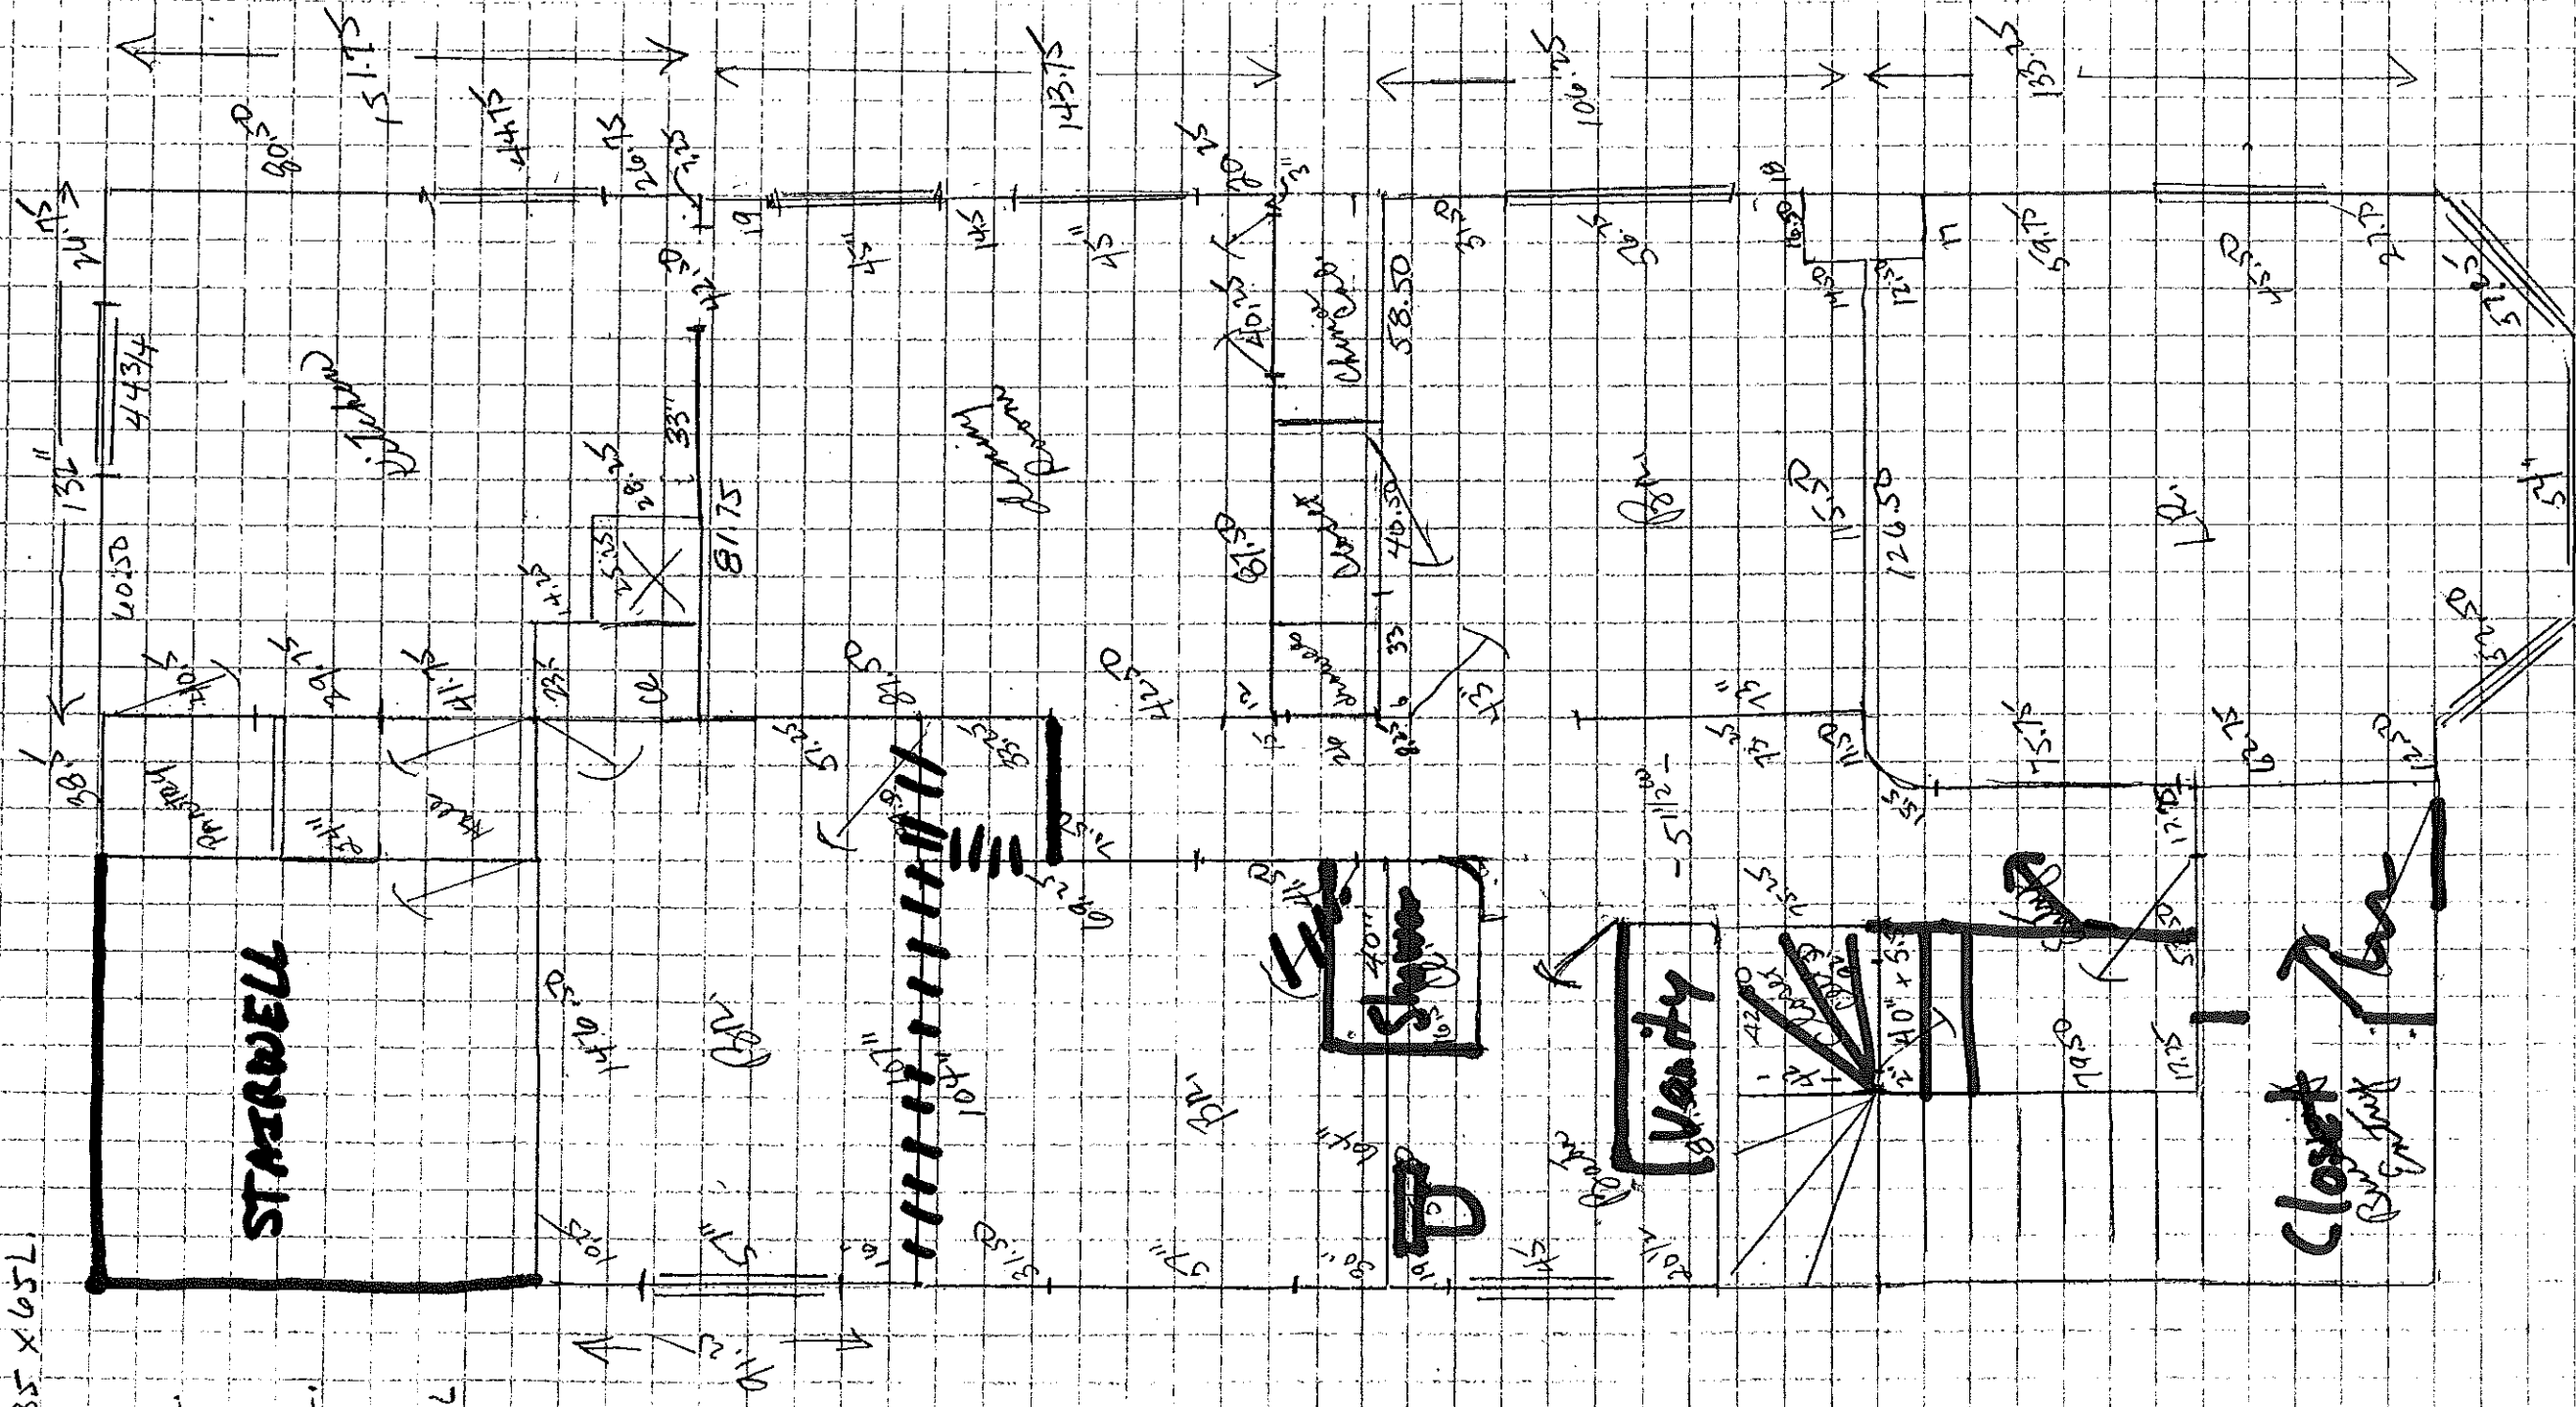

Windows (12)

K.(1)

DB.(2)

LR.(1)

total 4 @ 32/35 x 65L

3 BRs

44/47 x 65L

Switz

32/35 x 48 L.

Bath

33/35 x 49L

LR

2 @ 27/29 x 64

1 @ 34/37 x 64

Ceiling: 10'

includes 9" fiberglass

3 Floor

7th West Street