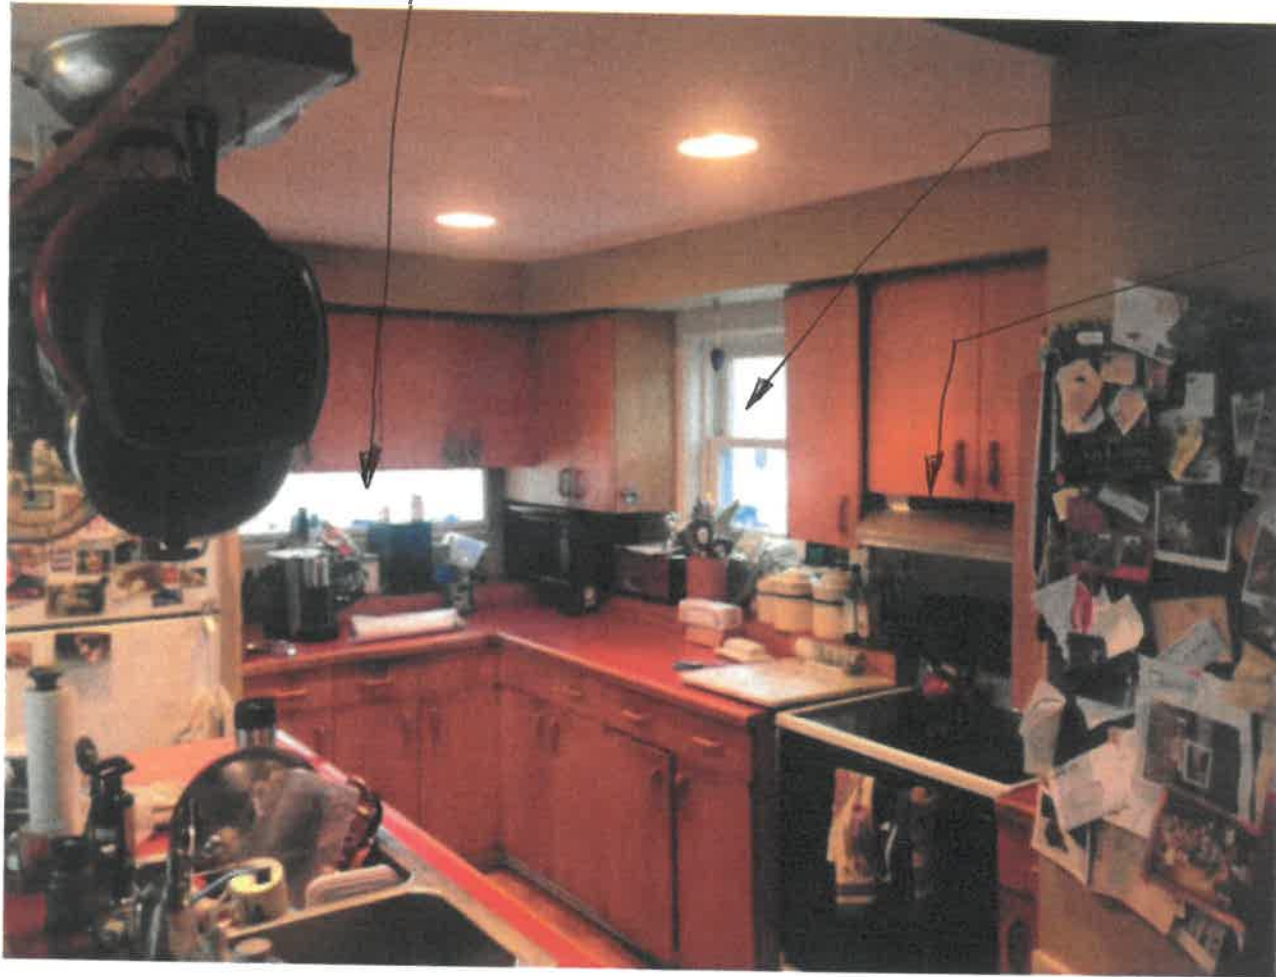

This window will be closed (Facing the garage)  
the stove & its vent will be in this location

- This window will be replaced with a taller D.H. window.  
- This stove vent facing Chadwick St will be removed