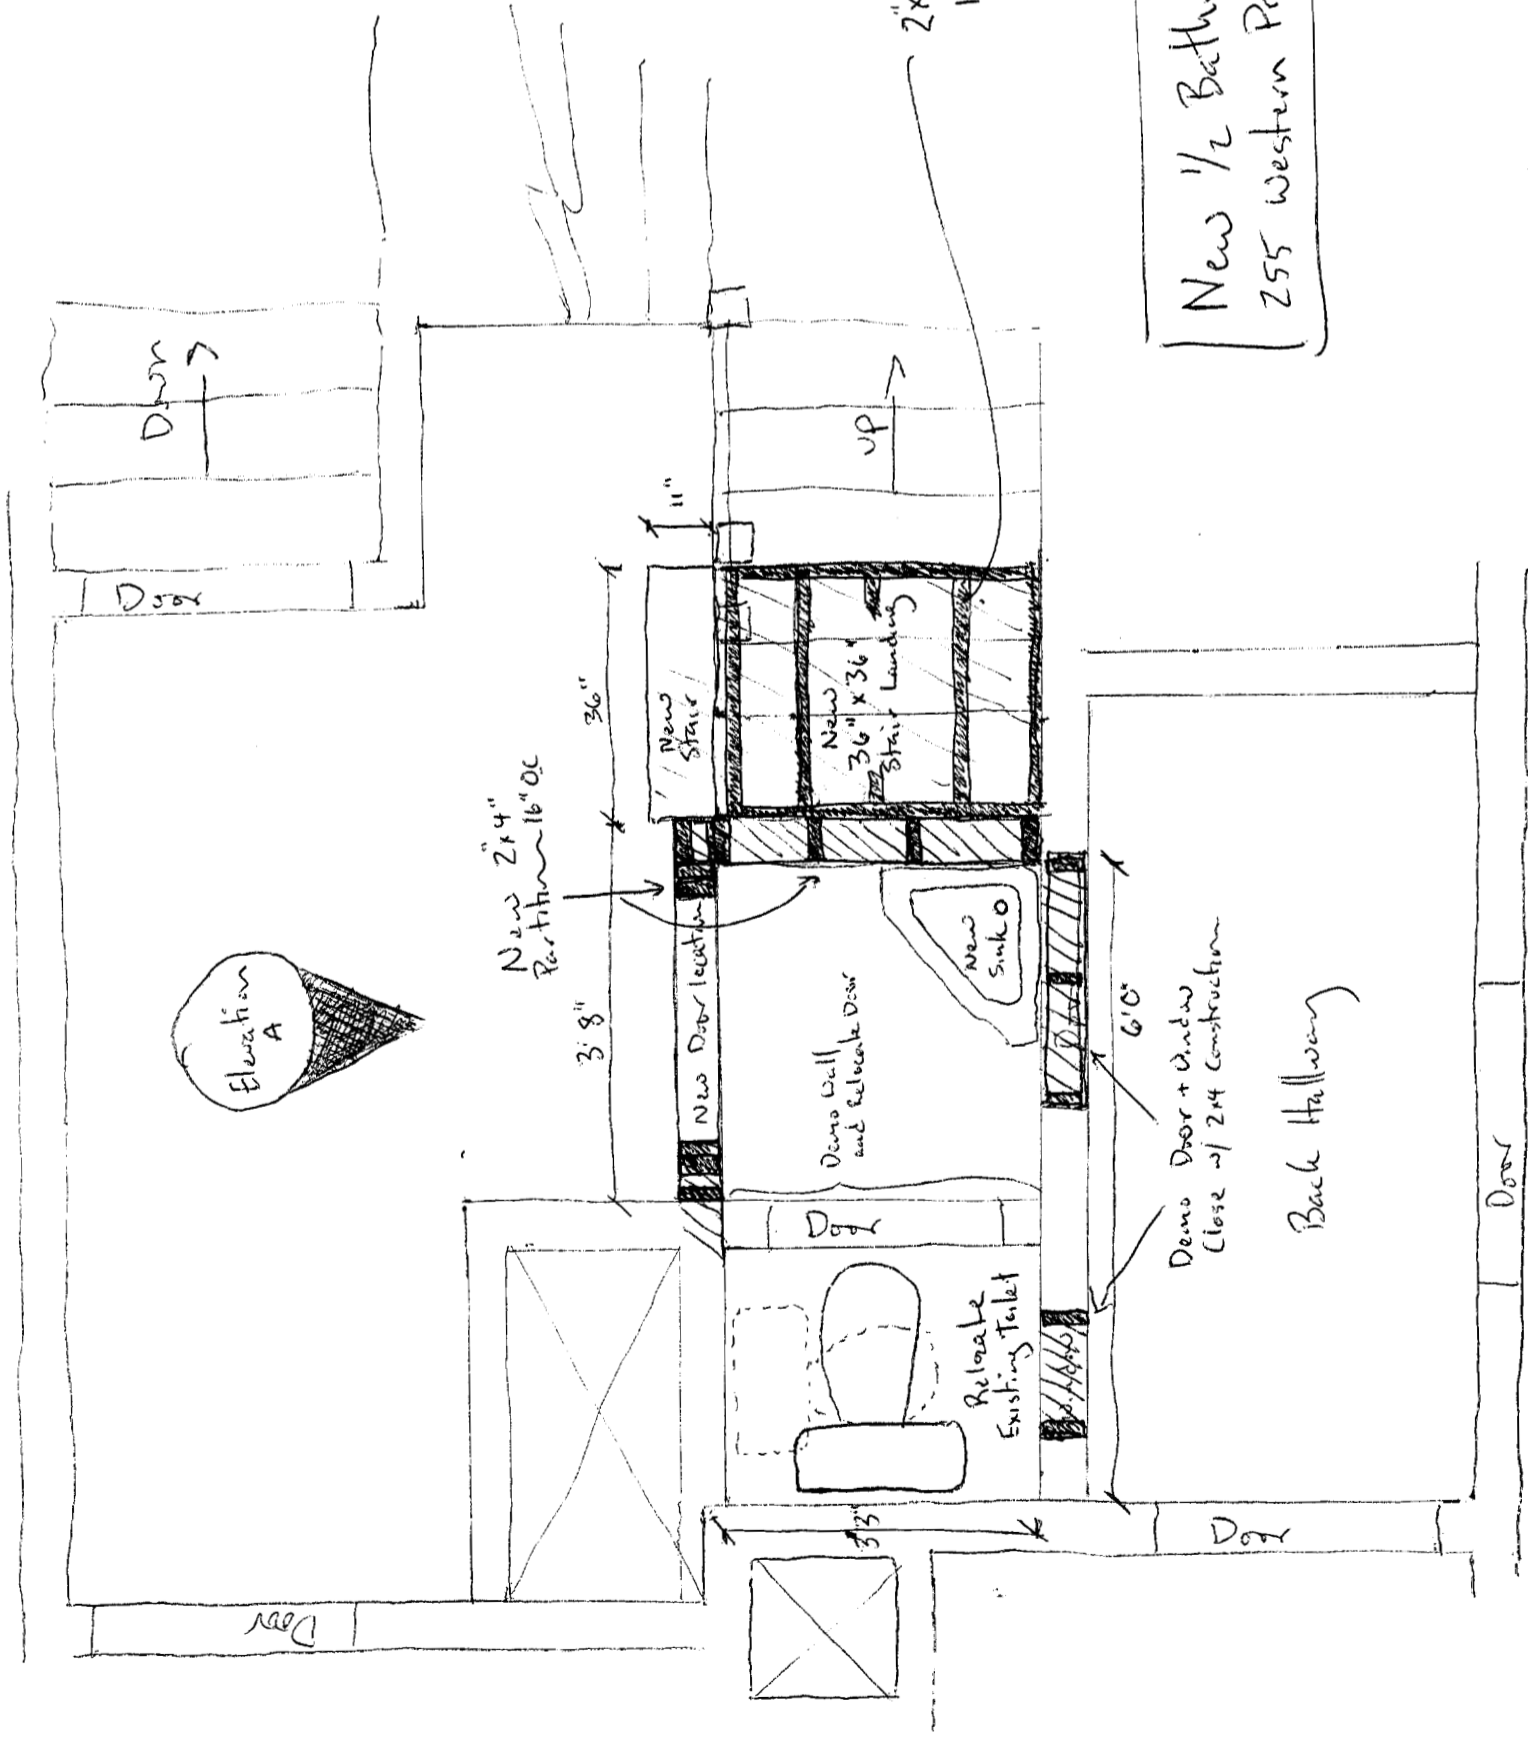

FINISHED CEILING HEIGHT 112"

- All walls and doors to remain as existing
- Install new Drywall Ceiling 112" above finished floor (8" below existing)

(Existing Energy) 4-way?

THIS DRAWING HAS BEEN PREPARED BY AND IS THE PROPERTY OF:

THIS KITCHEN ESPECIALLY DESIGNED FOR:

DESIGNER	DATE	REVISED	SCALE	NUMBER

Relocated Door

Bathroom Door 32" x 82" Finish opening  
35" x 84" Rough opening  
Left headed door

New 1/2 Bathroom  
255 Western Promenade