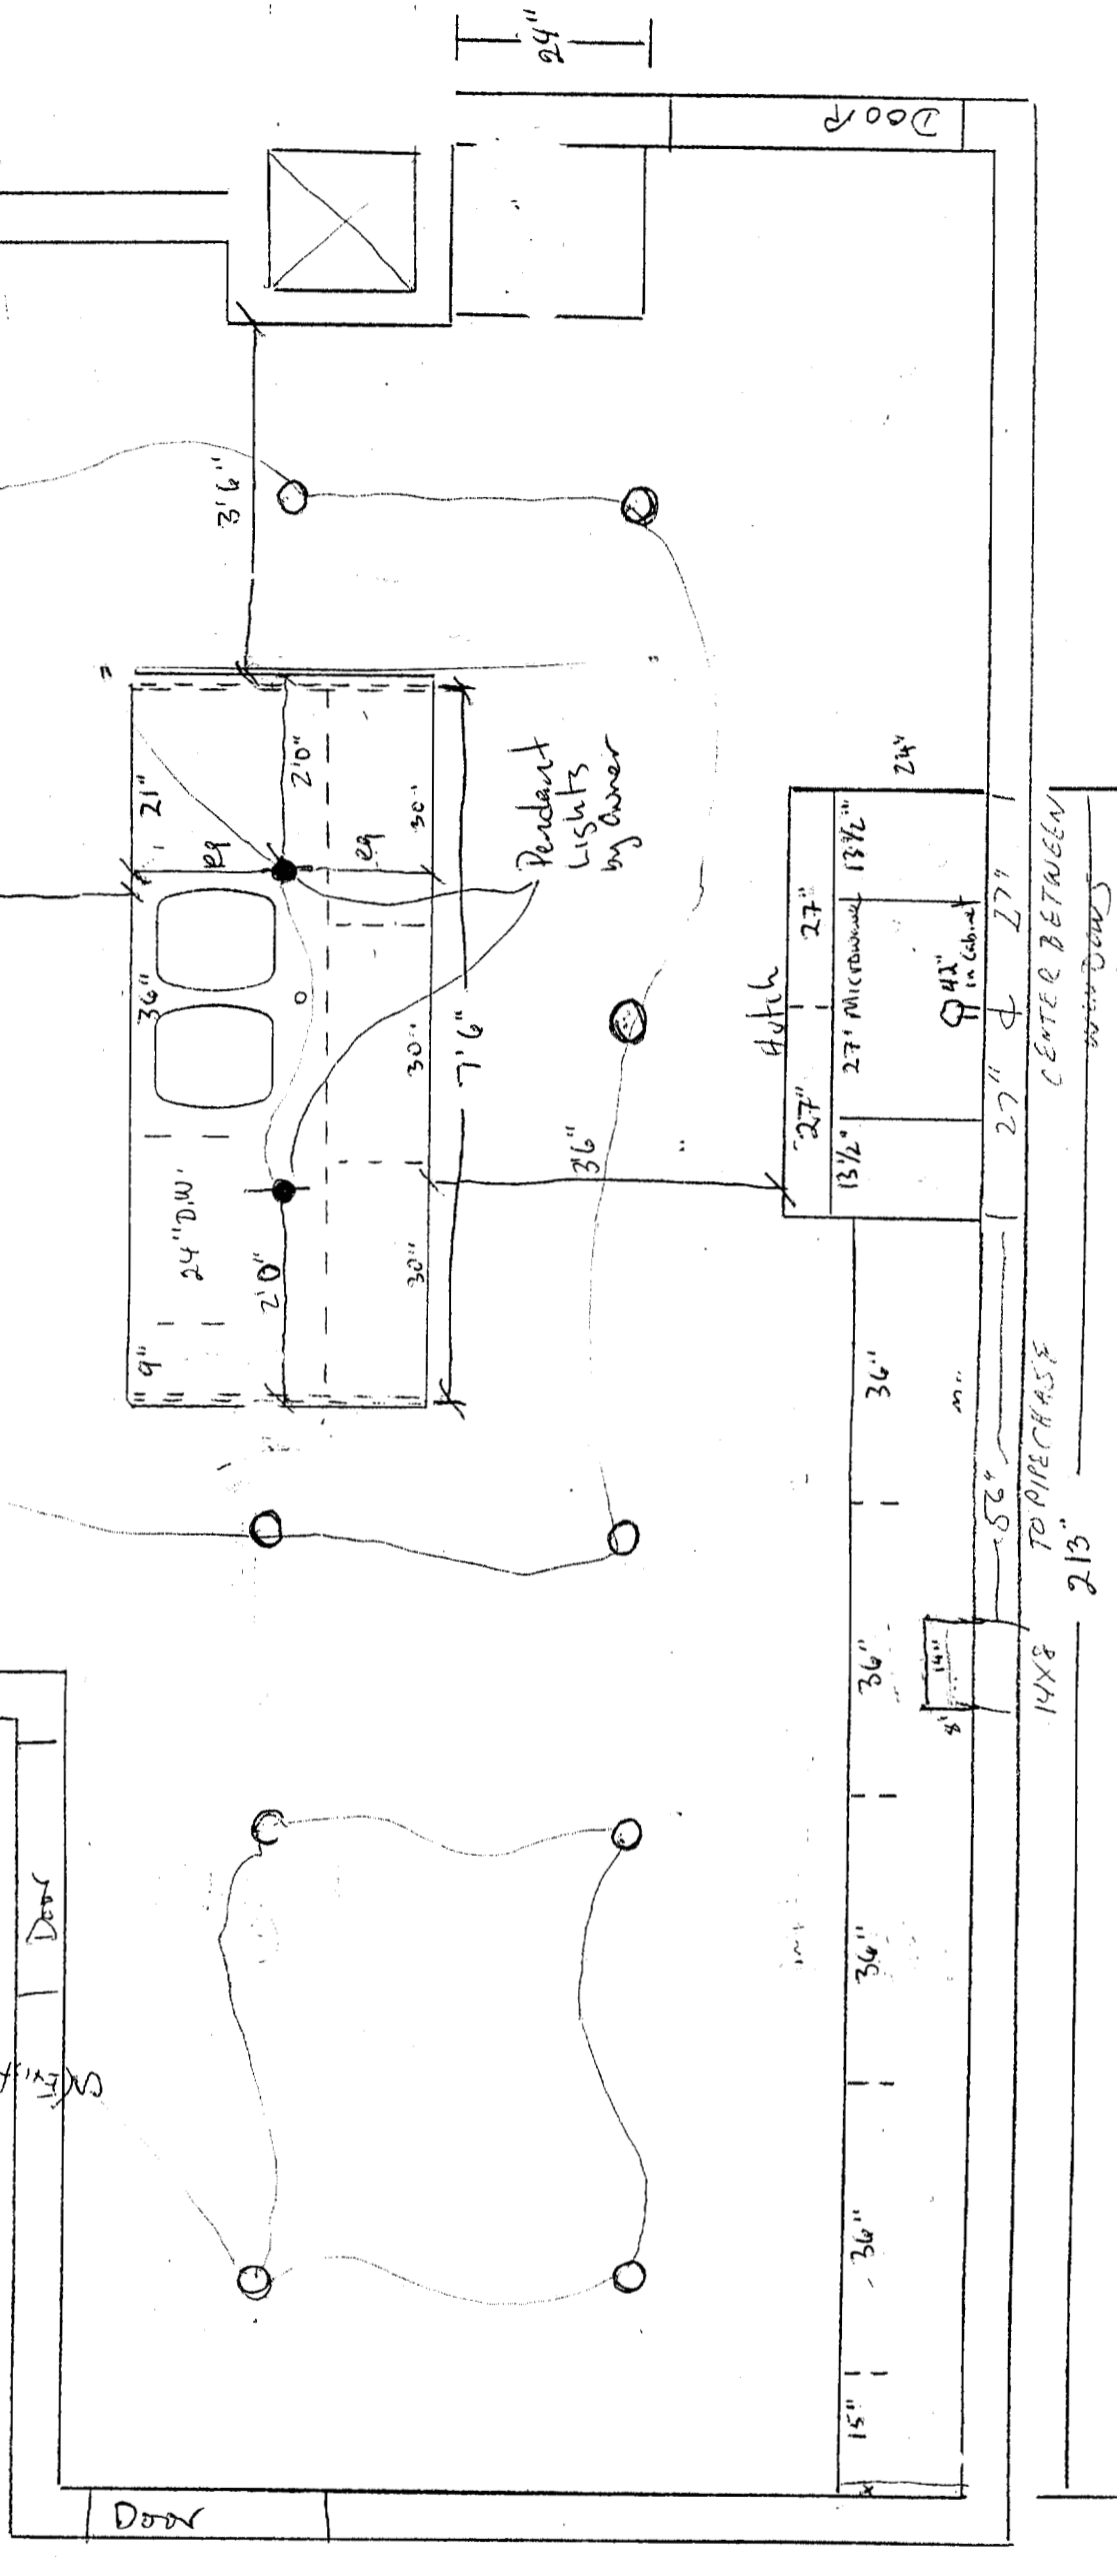

FINISHED CEILING HEIGHT 112"

- All walls and doors to remain as existing
- Install new Drywall Ceiling 112" above finished floor (8" below existing)

(Existing Energy) 4-way?

THIS DRAWING HAS BEEN PREPARED BY AND IS THE PROPERTY OF:

THIS KITCHEN ESPECIALLY DESIGNED FOR:

DESIGNER	DATE	REVISED	SCALE	NUMBER

Relocated Door

Bathroom Door 32" x 82" Finish opening  
35" x 84" Rough opening  
Left headed door

New 1/2 Bathroom  
255 Western Promenade