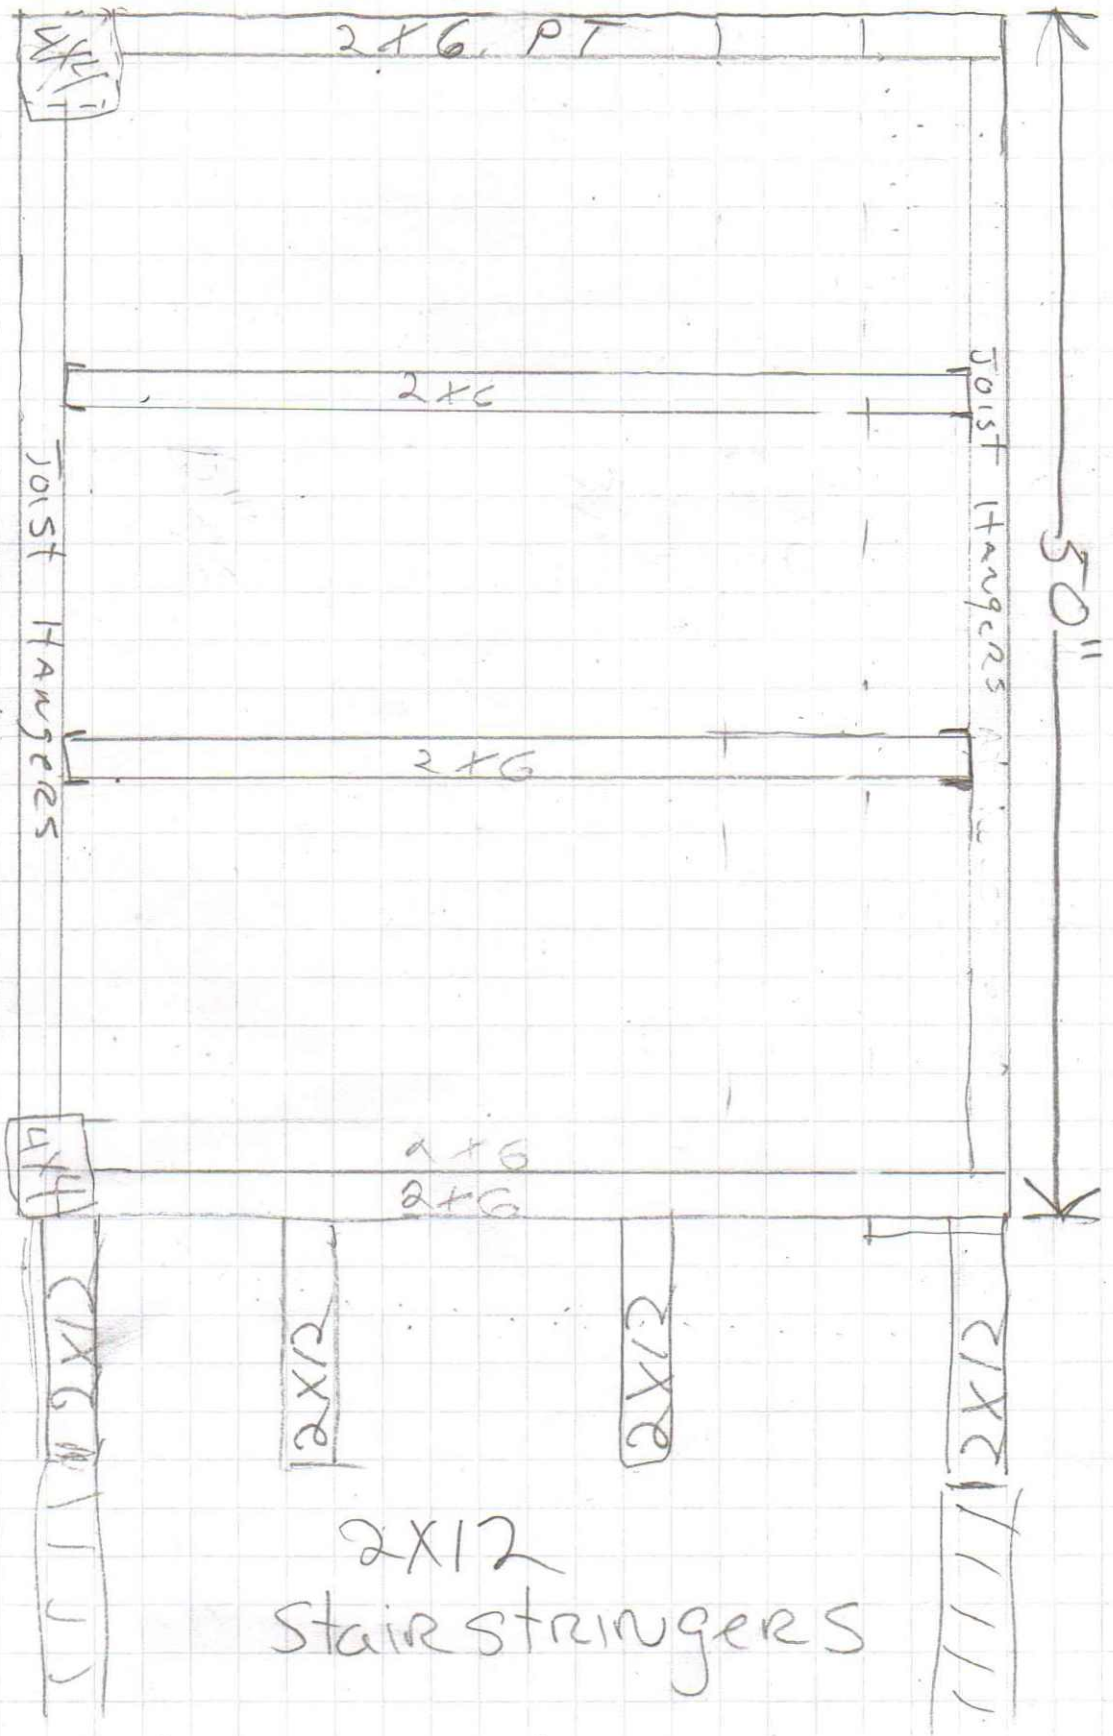

18"

HOUSE

50"

2x6 PT 12" o/c center
4x4 CEDAR Posts
4-2x12 Stair stringers

2x12
Stair stringers