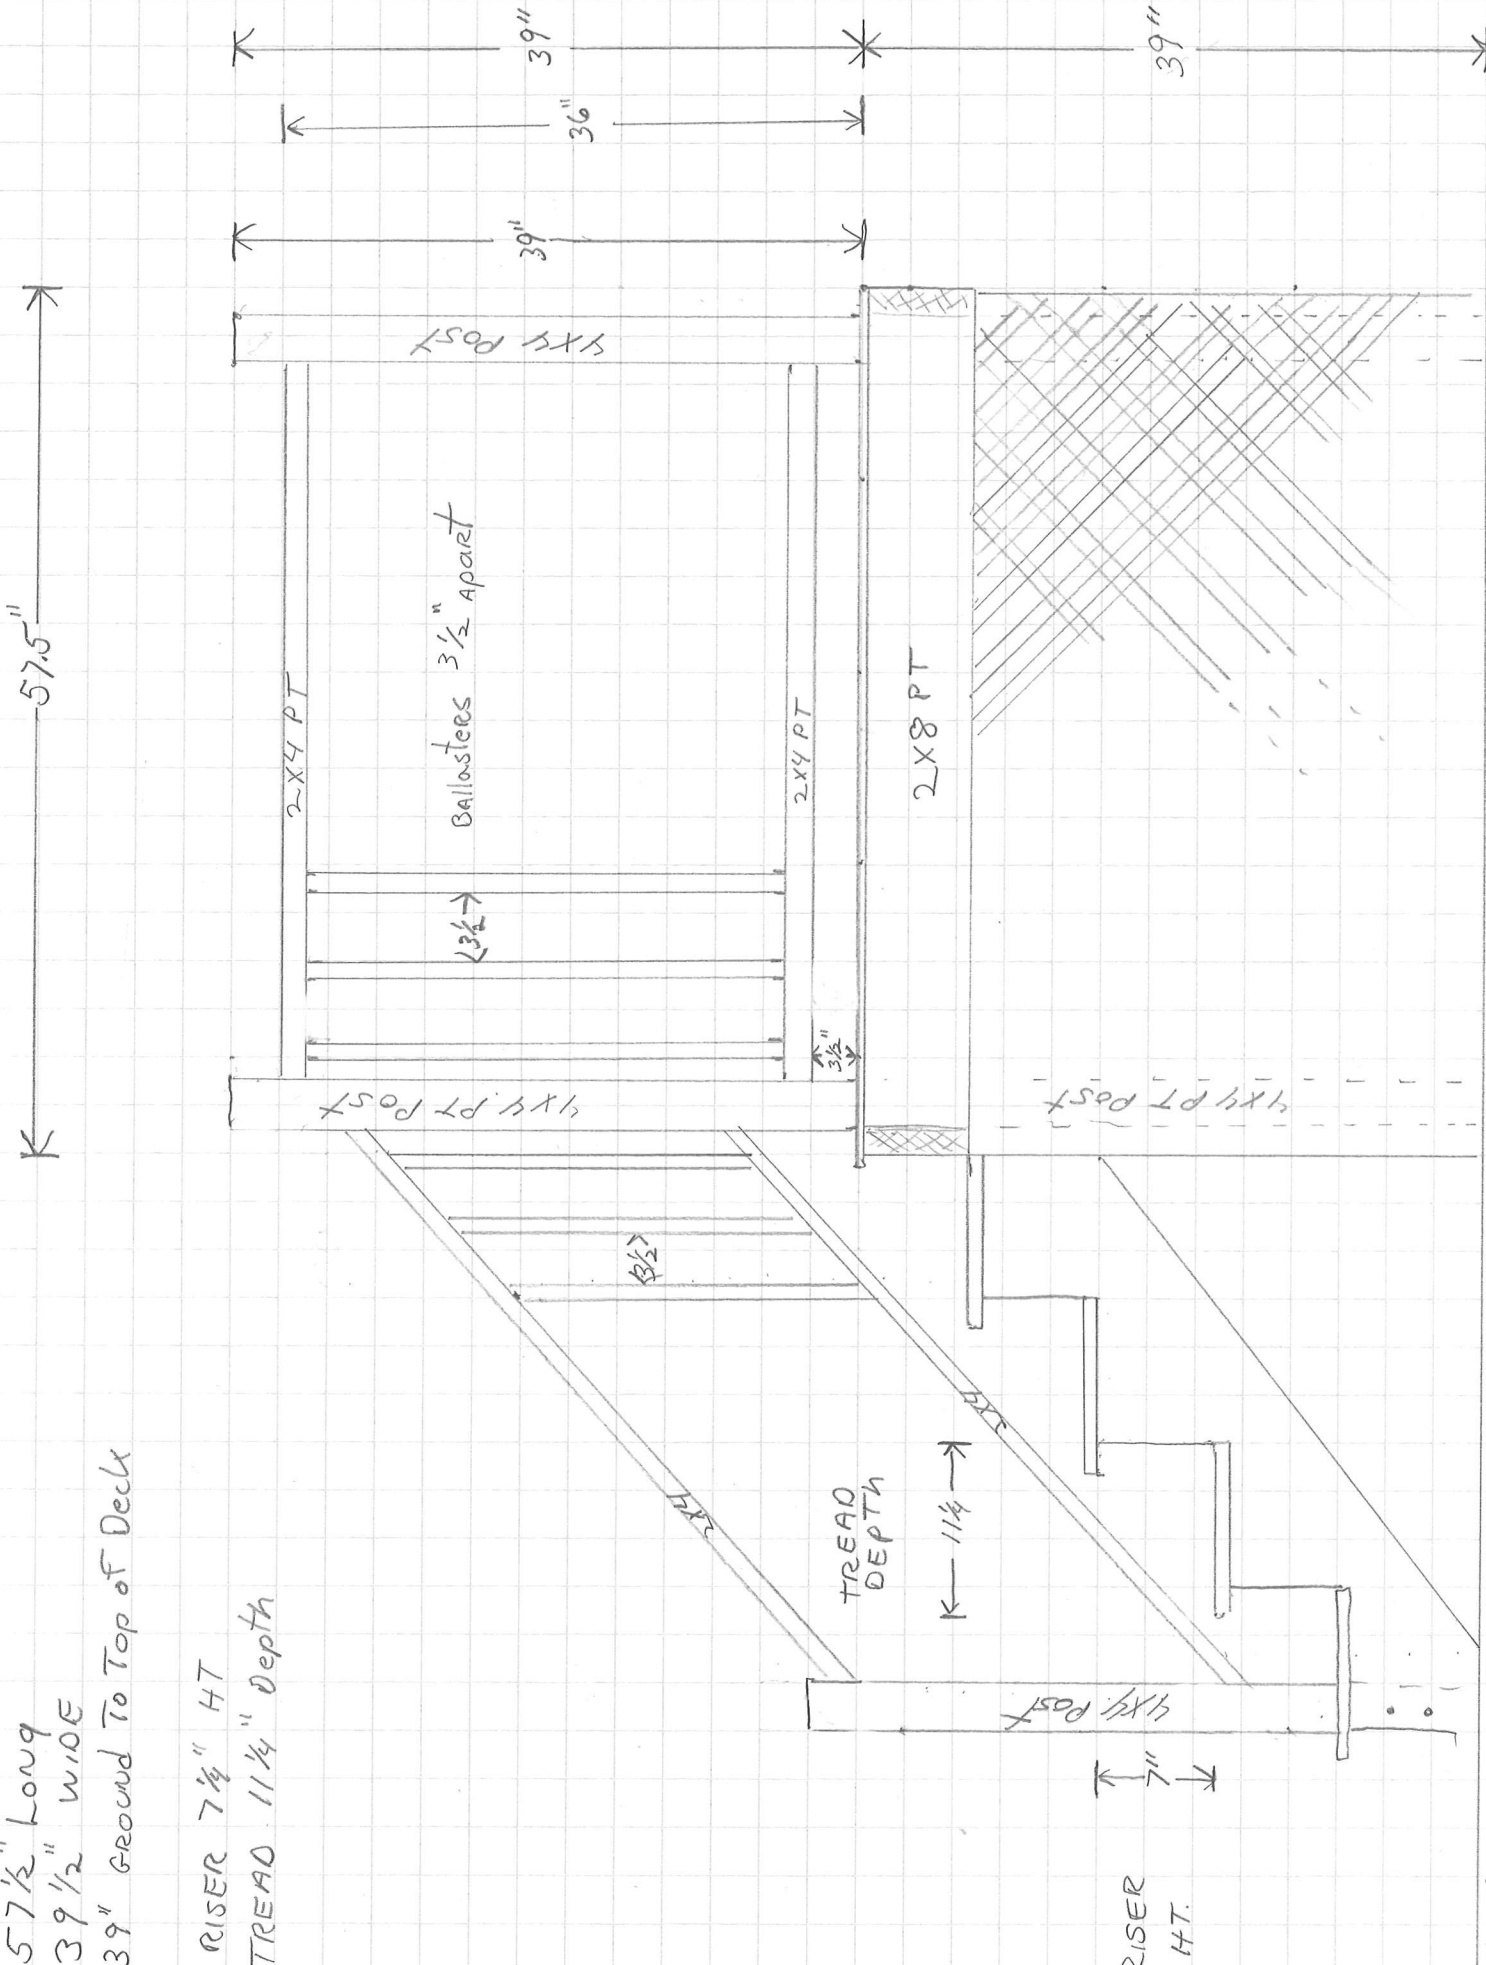

DECK

57 1/2" Long
39 1/2" Wide

39" Ground To Top of Deck

RISER 7 1/2" HT

TREAD 11 1/4" Depth

GROUND

GROUND