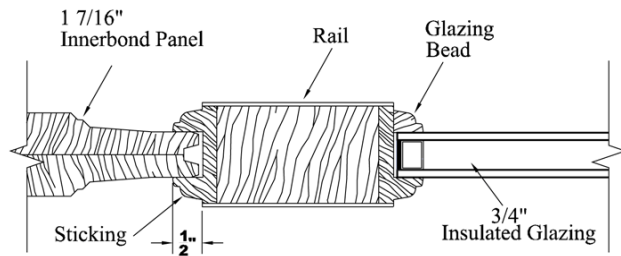

QUOTE # Q1236-3-17-1735
DATE: 3/17/2016
QUOTE VALID FOR 30 DAYS

7501 THERMAL SASH (TDL)

SERIES: Exterior French & Sash Doors
TYPE: Exterior French & Sash
DOOR DESIGN: 7501
QUANTITY: 1

see LDW quote w/ multi point hdwe

DOOR SPECIFICATIONS

SPECIES: Fir
WIDTH: 2' 8"
HEIGHT: 6' 8"
THICKNESS: 1 3/4"
GLASS: 3/4" Clear IG
PANEL: 1 7/16" RP
PROFILE: Ovolo Sticking

Approved _____

Date _____