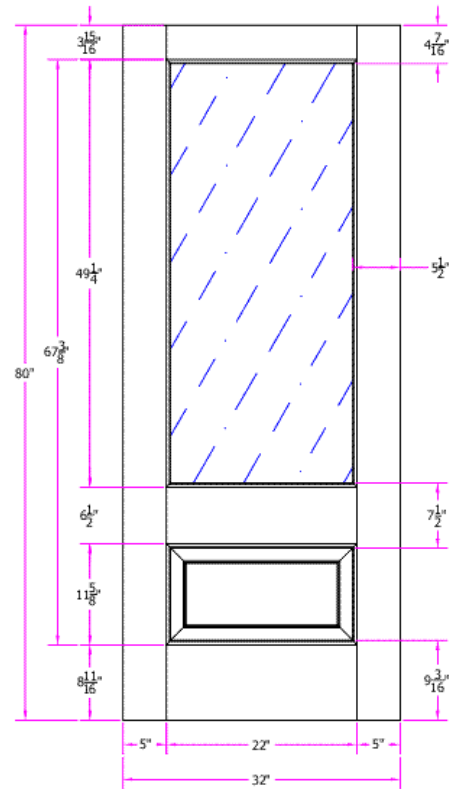

QUOTE # Q1236-3-17-1735
DATE: 3/17/2016
QUOTE VALID FOR 30 DAYS

7501 THERMAL SASH (TDL)

SERIES: Exterior French & Sash Doors
TYPE: Exterior French & Sash
DOOR DESIGN: 7501
QUANTITY: 1

see LDW quote w/ multi point hdwe

DOOR SPECIFICATIONS

SPECIES: Fir
WIDTH: 2' 8"
HEIGHT: 6' 8"
THICKNESS: 1 3/4"
GLASS: 3/4" Clear IG
PANEL: 1 7/16" RP
PROFILE: Ovolo Sticking

Approved _____

Date _____