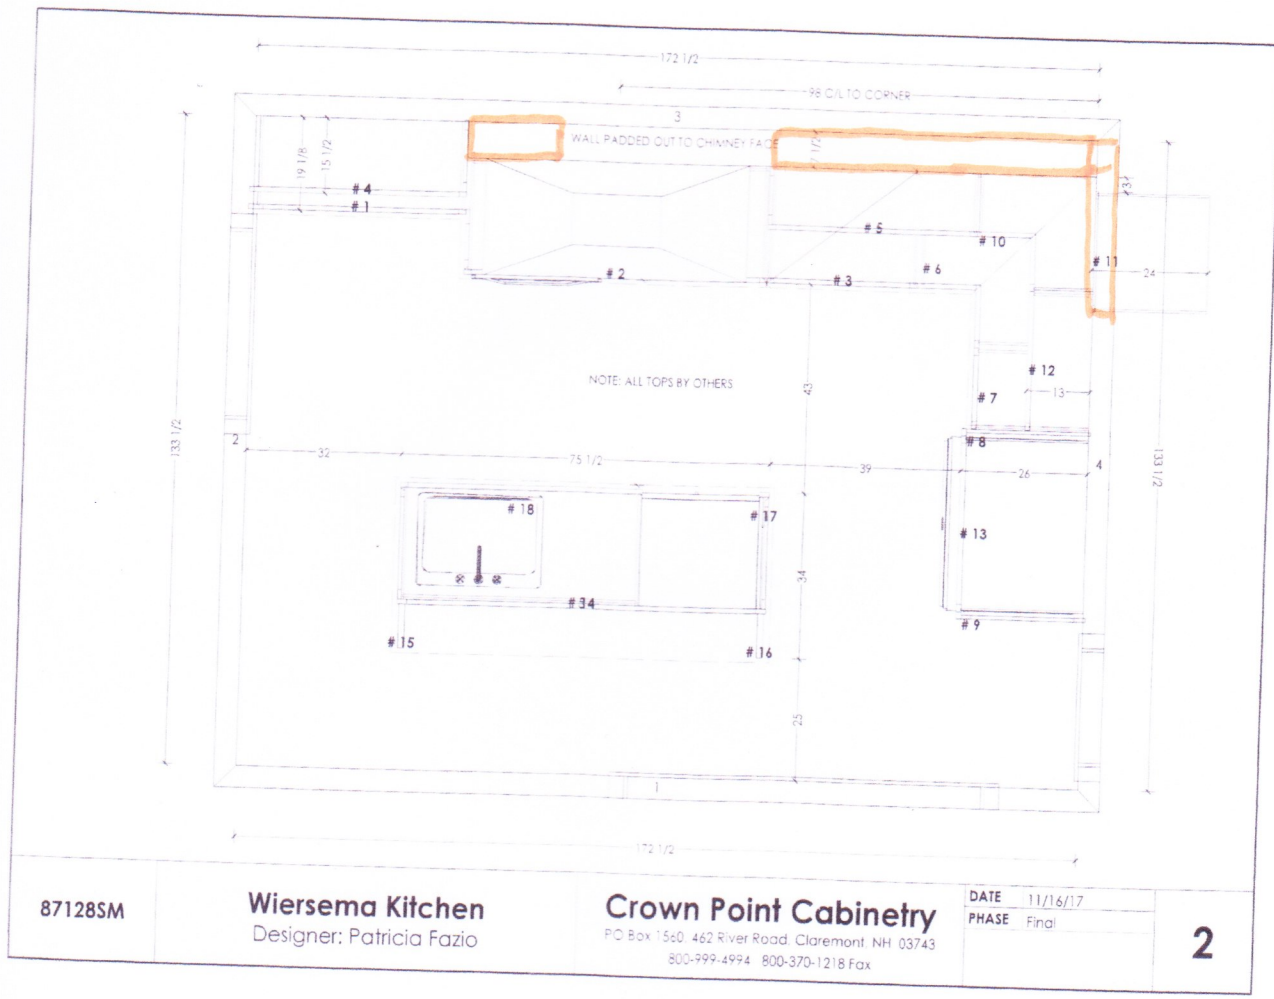

21 Thomas st
New framing (Non bearing)

87128SM

Wiersema Kitchen
Designer: Patricia Fazio

Crown Point Cabinetry
PO Box 1560 462 River Road, Claremont, NH 03743
800-999-4994 800-370-1218 Fax

DATE 11/16/17
PHASE Final