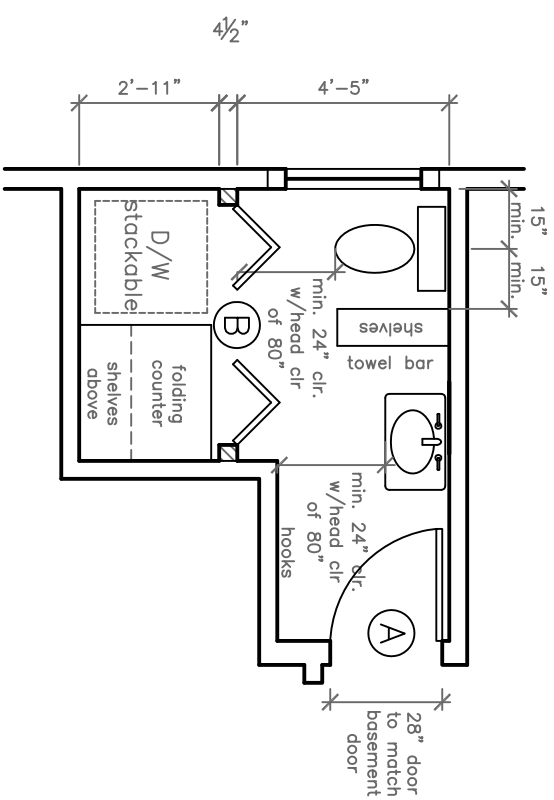

Existing First Floor  
Laundry Plan  
1/4" = 1'-0"

Proposed First Floor  
Laundry/Bath Plan  
1/4" = 1'-0"

**Rachel Conly**  
Architectural Design  
Peaks Island, Maine 04108  
207.766.5625

**Existing & Proposed  
First Floor Bathroom**

**PROJECT**

**Murphy-Wolin Residence**  
27 Thomas Street  
Portland, Me.  
04102

**DATE** 9.5.13 **REVISED**

**SCALE** 1/4" = 1'-0" **DRAWN BY**  
Rachel

**NOTES**

**A3**