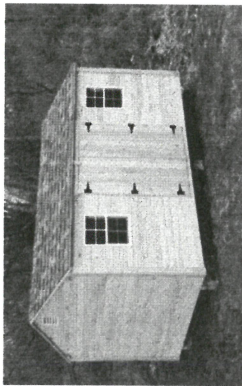

Gable A-frame

Size	Pine	T1-11 SmartSide	Vinyl
6 x 8	1,440	1,510	1,760
6 x 10	1,625	1,708	2,010
6 x 12	1,820	1,909	2,250
8 x 8	1,730	1,813	2,140
8 x 10	1,955	2,049	2,410
8 x 12	2,180	2,285	2,725
8 x 14	2,435	2,553	3,000
8 x 16	2,685	2,816	3,230
8 x 20	3,330	3,493	3,925
10 x 10	2,315	2,450	2,855
10 x 12	2,600	2,725	3,195
10 x 14	2,880	3,019	3,535
10 x 16	3,105	3,255	3,790
10 x 20	4,005	4,200	4,600
12 x 12	3,160	3,335	3,815
12 x 14	3,385	3,548	4,010
12 x 16	3,610	3,784	4,300
12 x 20	4,535	4,756	5,275
12 x 24	5,655	5,932	6,480
14 x 16	4,725	4,954	5,375
14 x 20	5,825	6,109	6,555
14 x 24	6,960	7,301	7,855

8x10 & smaller comes with 1-18"x27" window
8x12 & larger come with 2-18"x27" windows