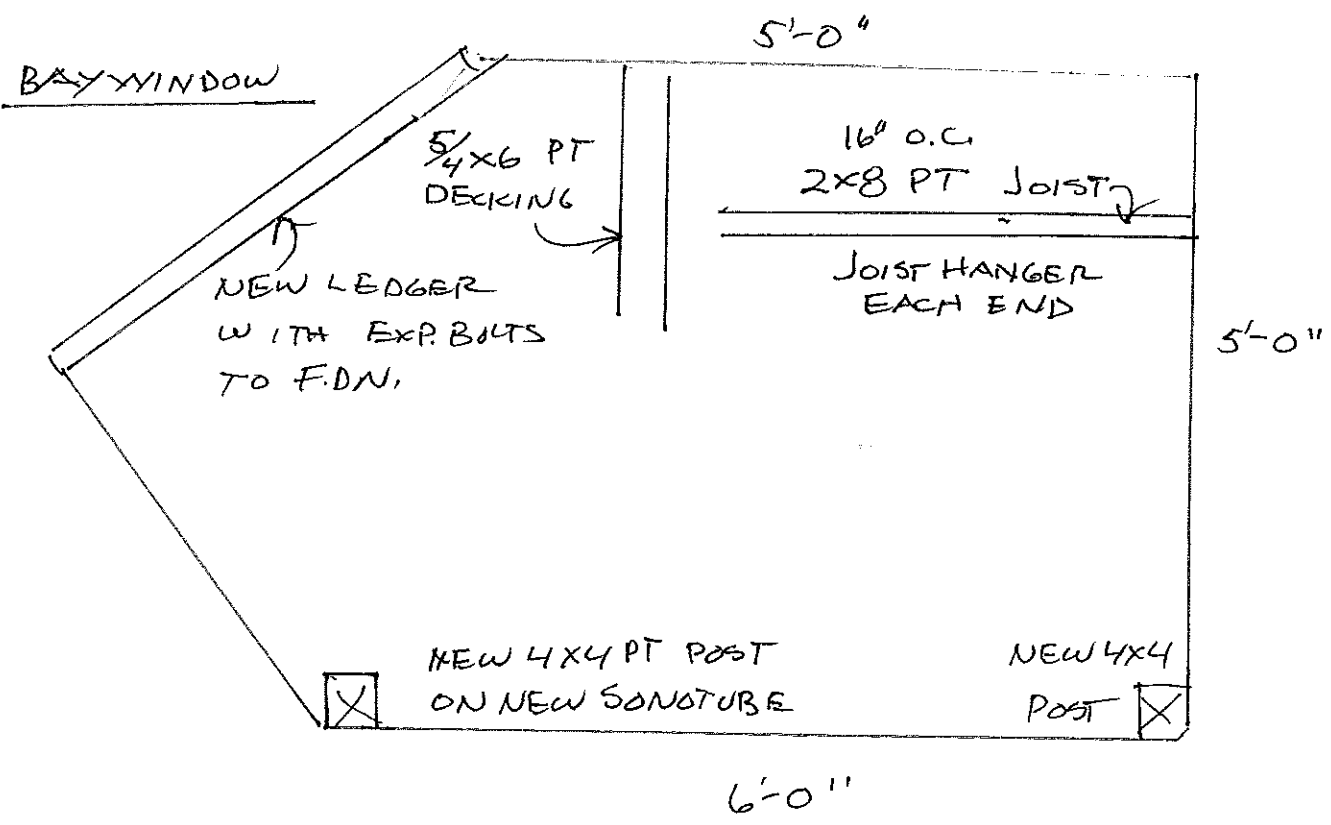

PORCH REPAIRS

ACKERMAN HOUSE 114 EMERY

John Muldoon - Carpenter
13 Columbus Avenue
South Portland, Maine 04106
(207) 767-2235
Fully Insured

NEW HANDRAIL
W 2" X 2" BAL.
4" O.C.

NEW LATTICE
1" X 4" P.T.s