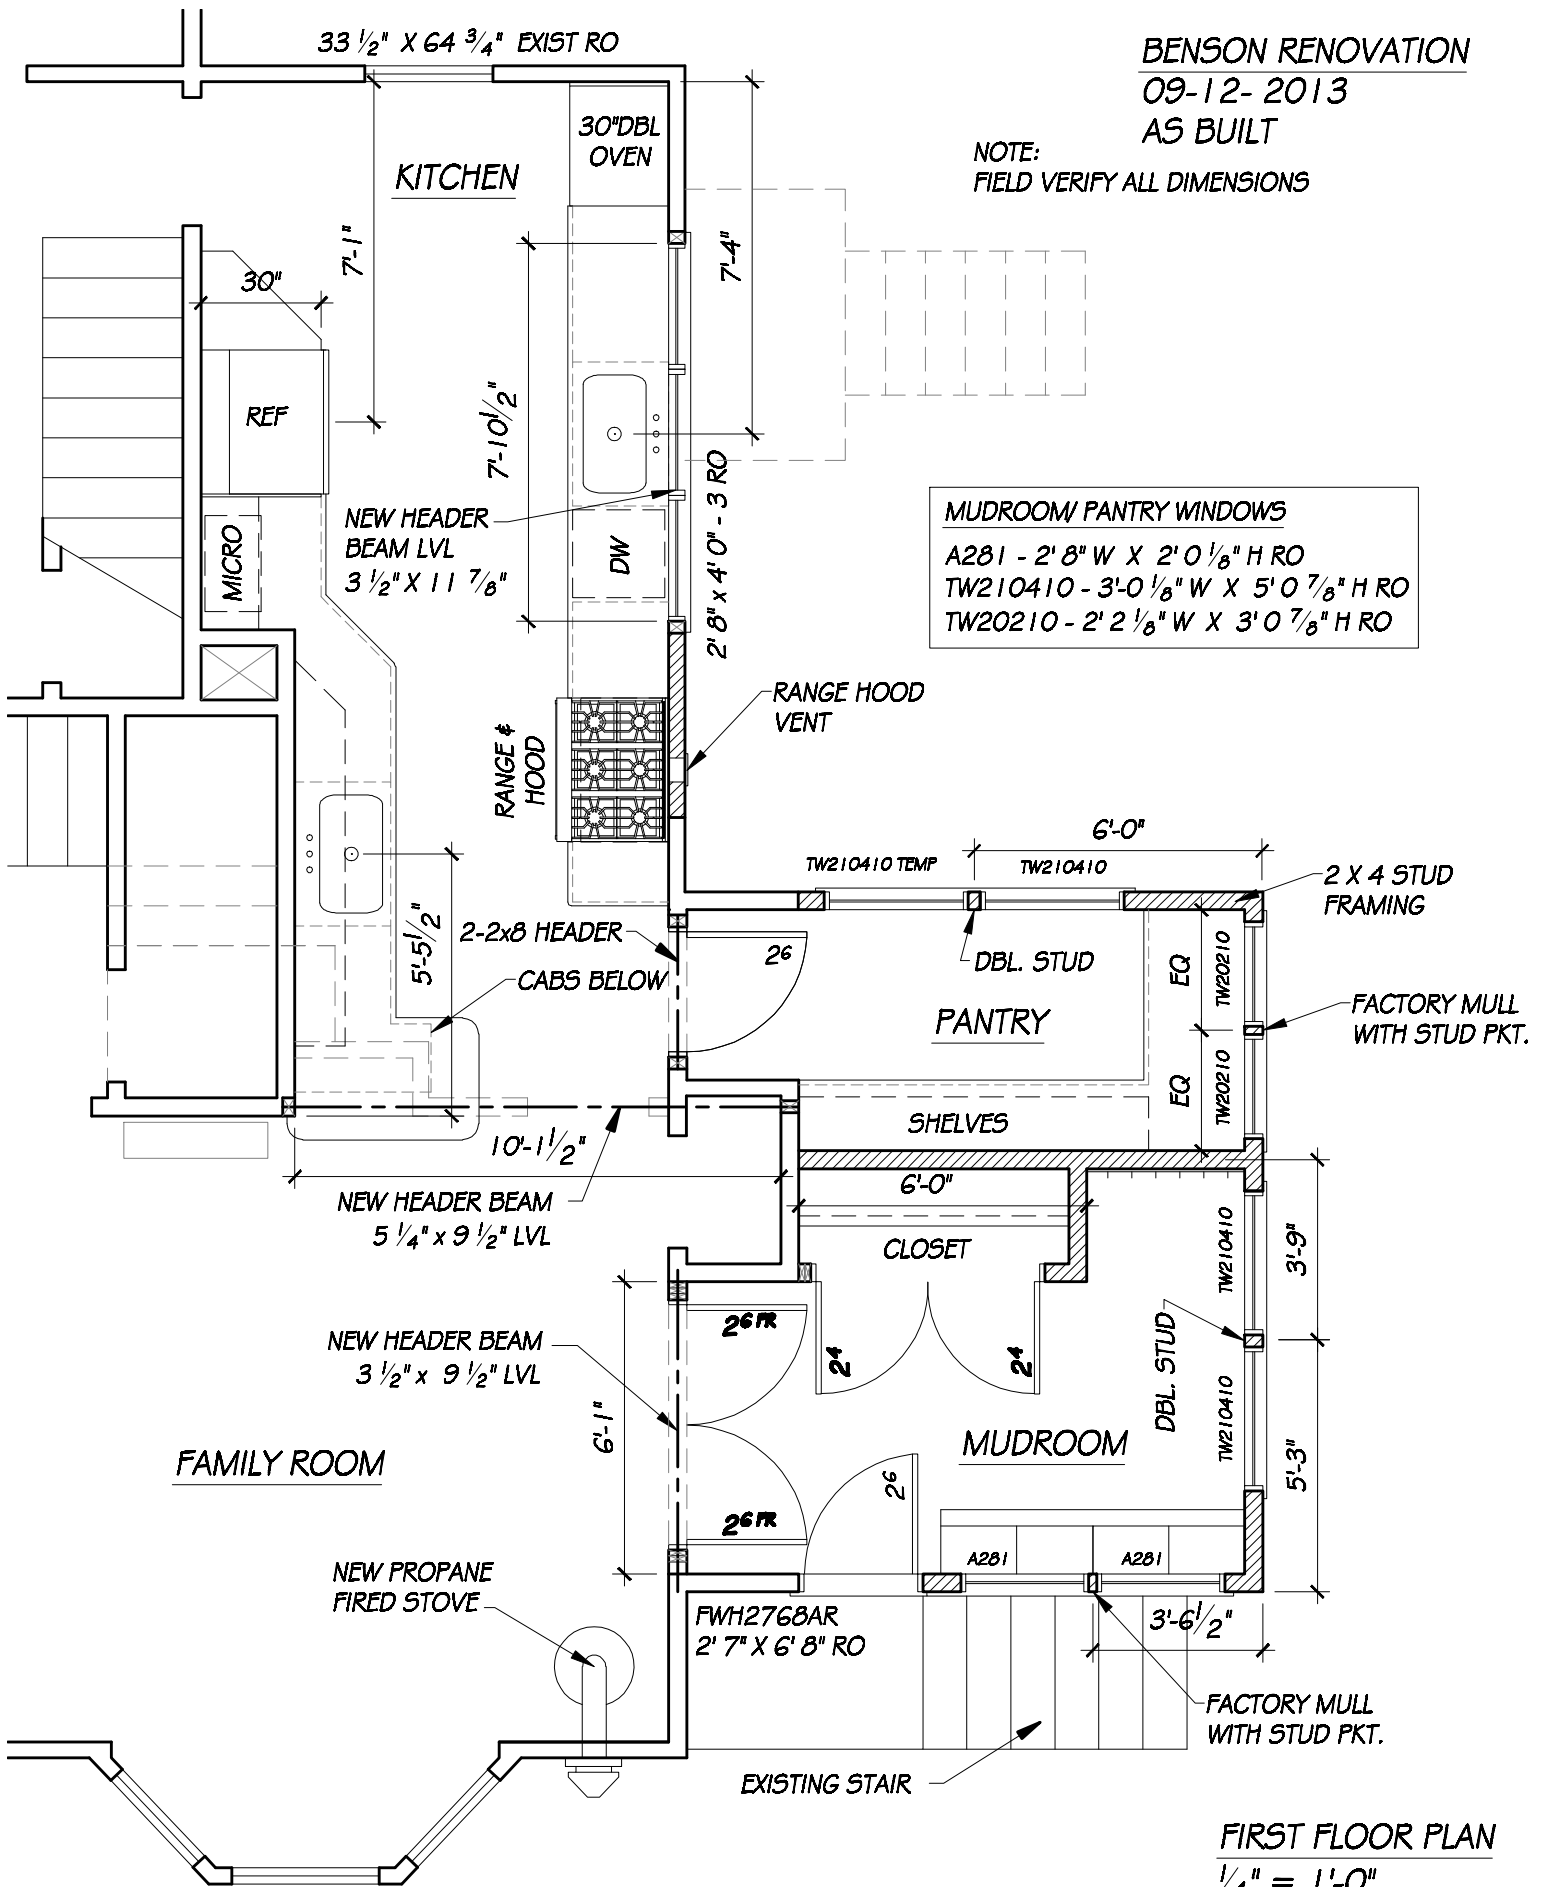

**BENSON RENOVATION**  
**09-12-2013**  
**AS BUILT**

NOTE:  
 FIELD VERIFY ALL DIMENSIONS

**MUDROOM/ PANTRY WINDOWS**  
 A281 - 2' 8" W X 2' 0 1/8" H RO  
 TW210410 - 3'-0 1/8" W X 5' 0 7/8" H RO  
 TW20210 - 2' 2 1/8" W X 3' 0 7/8" H RO

**FIRST FLOOR PLAN**  
 1/4" = 1'-0"