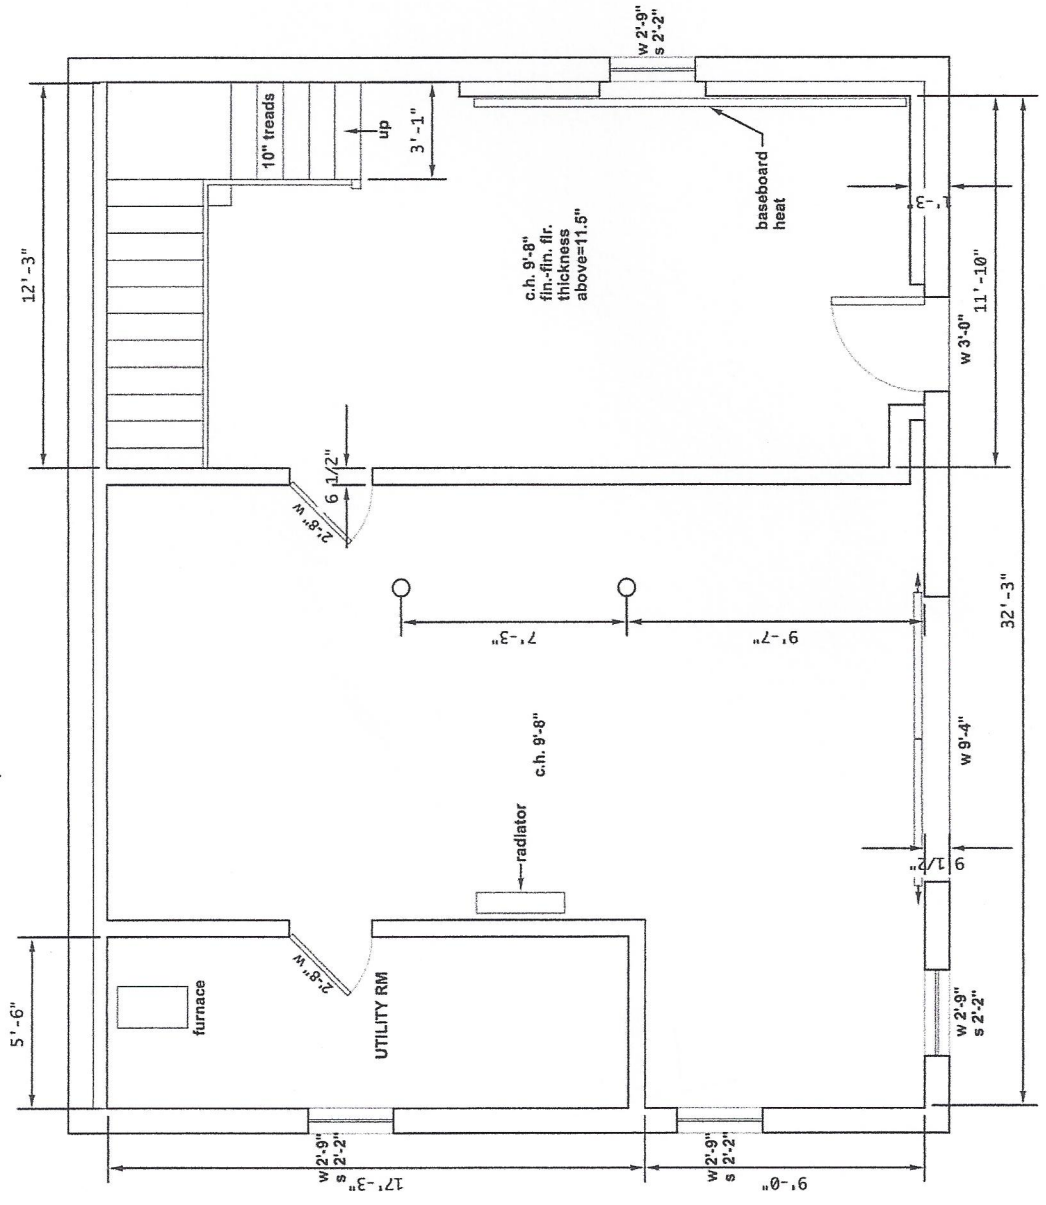

CARRIAGE HOUSE AT 135 VAUGHAN ST.
 PORTLAND, MAINE
 SURVEY DOCUMENT

A1.1

SCALE 1/4"=1'-0"
 APRIL 8, 2016

FIRST FLOOR PLAN