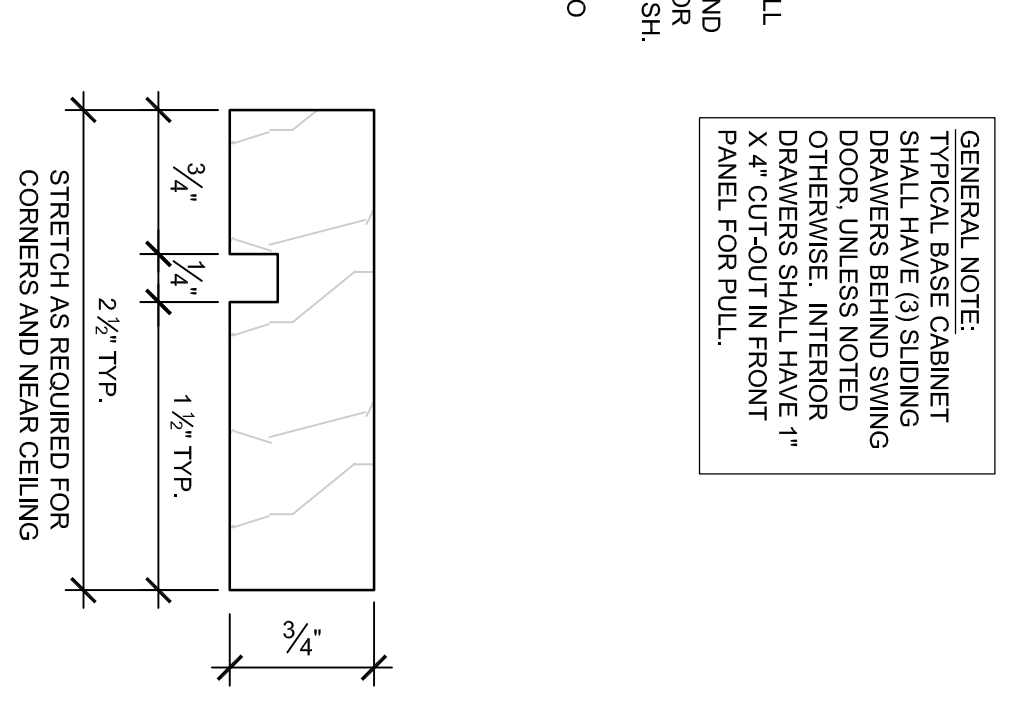

**2** Typical Interior Trim Detail  
 Full Size

**1** Kitchen Elevation  
 SCALE: 1/2\"/>

**8** Mudroom Elevation  
 SCALE: 1/2\"/>

**3** Kitchen Elevation  
 SCALE: 1/2\"/>

**4** Kitchen Elevation  
 SCALE: 1/2\"/>

**6** Kitchen Elevation  
 SCALE: 1/2\"/>

**7** Mudroom Elevation  
 SCALE: 1/2\"/>

**5** Kitchen Elevation  
 SCALE: 1/2\"/>