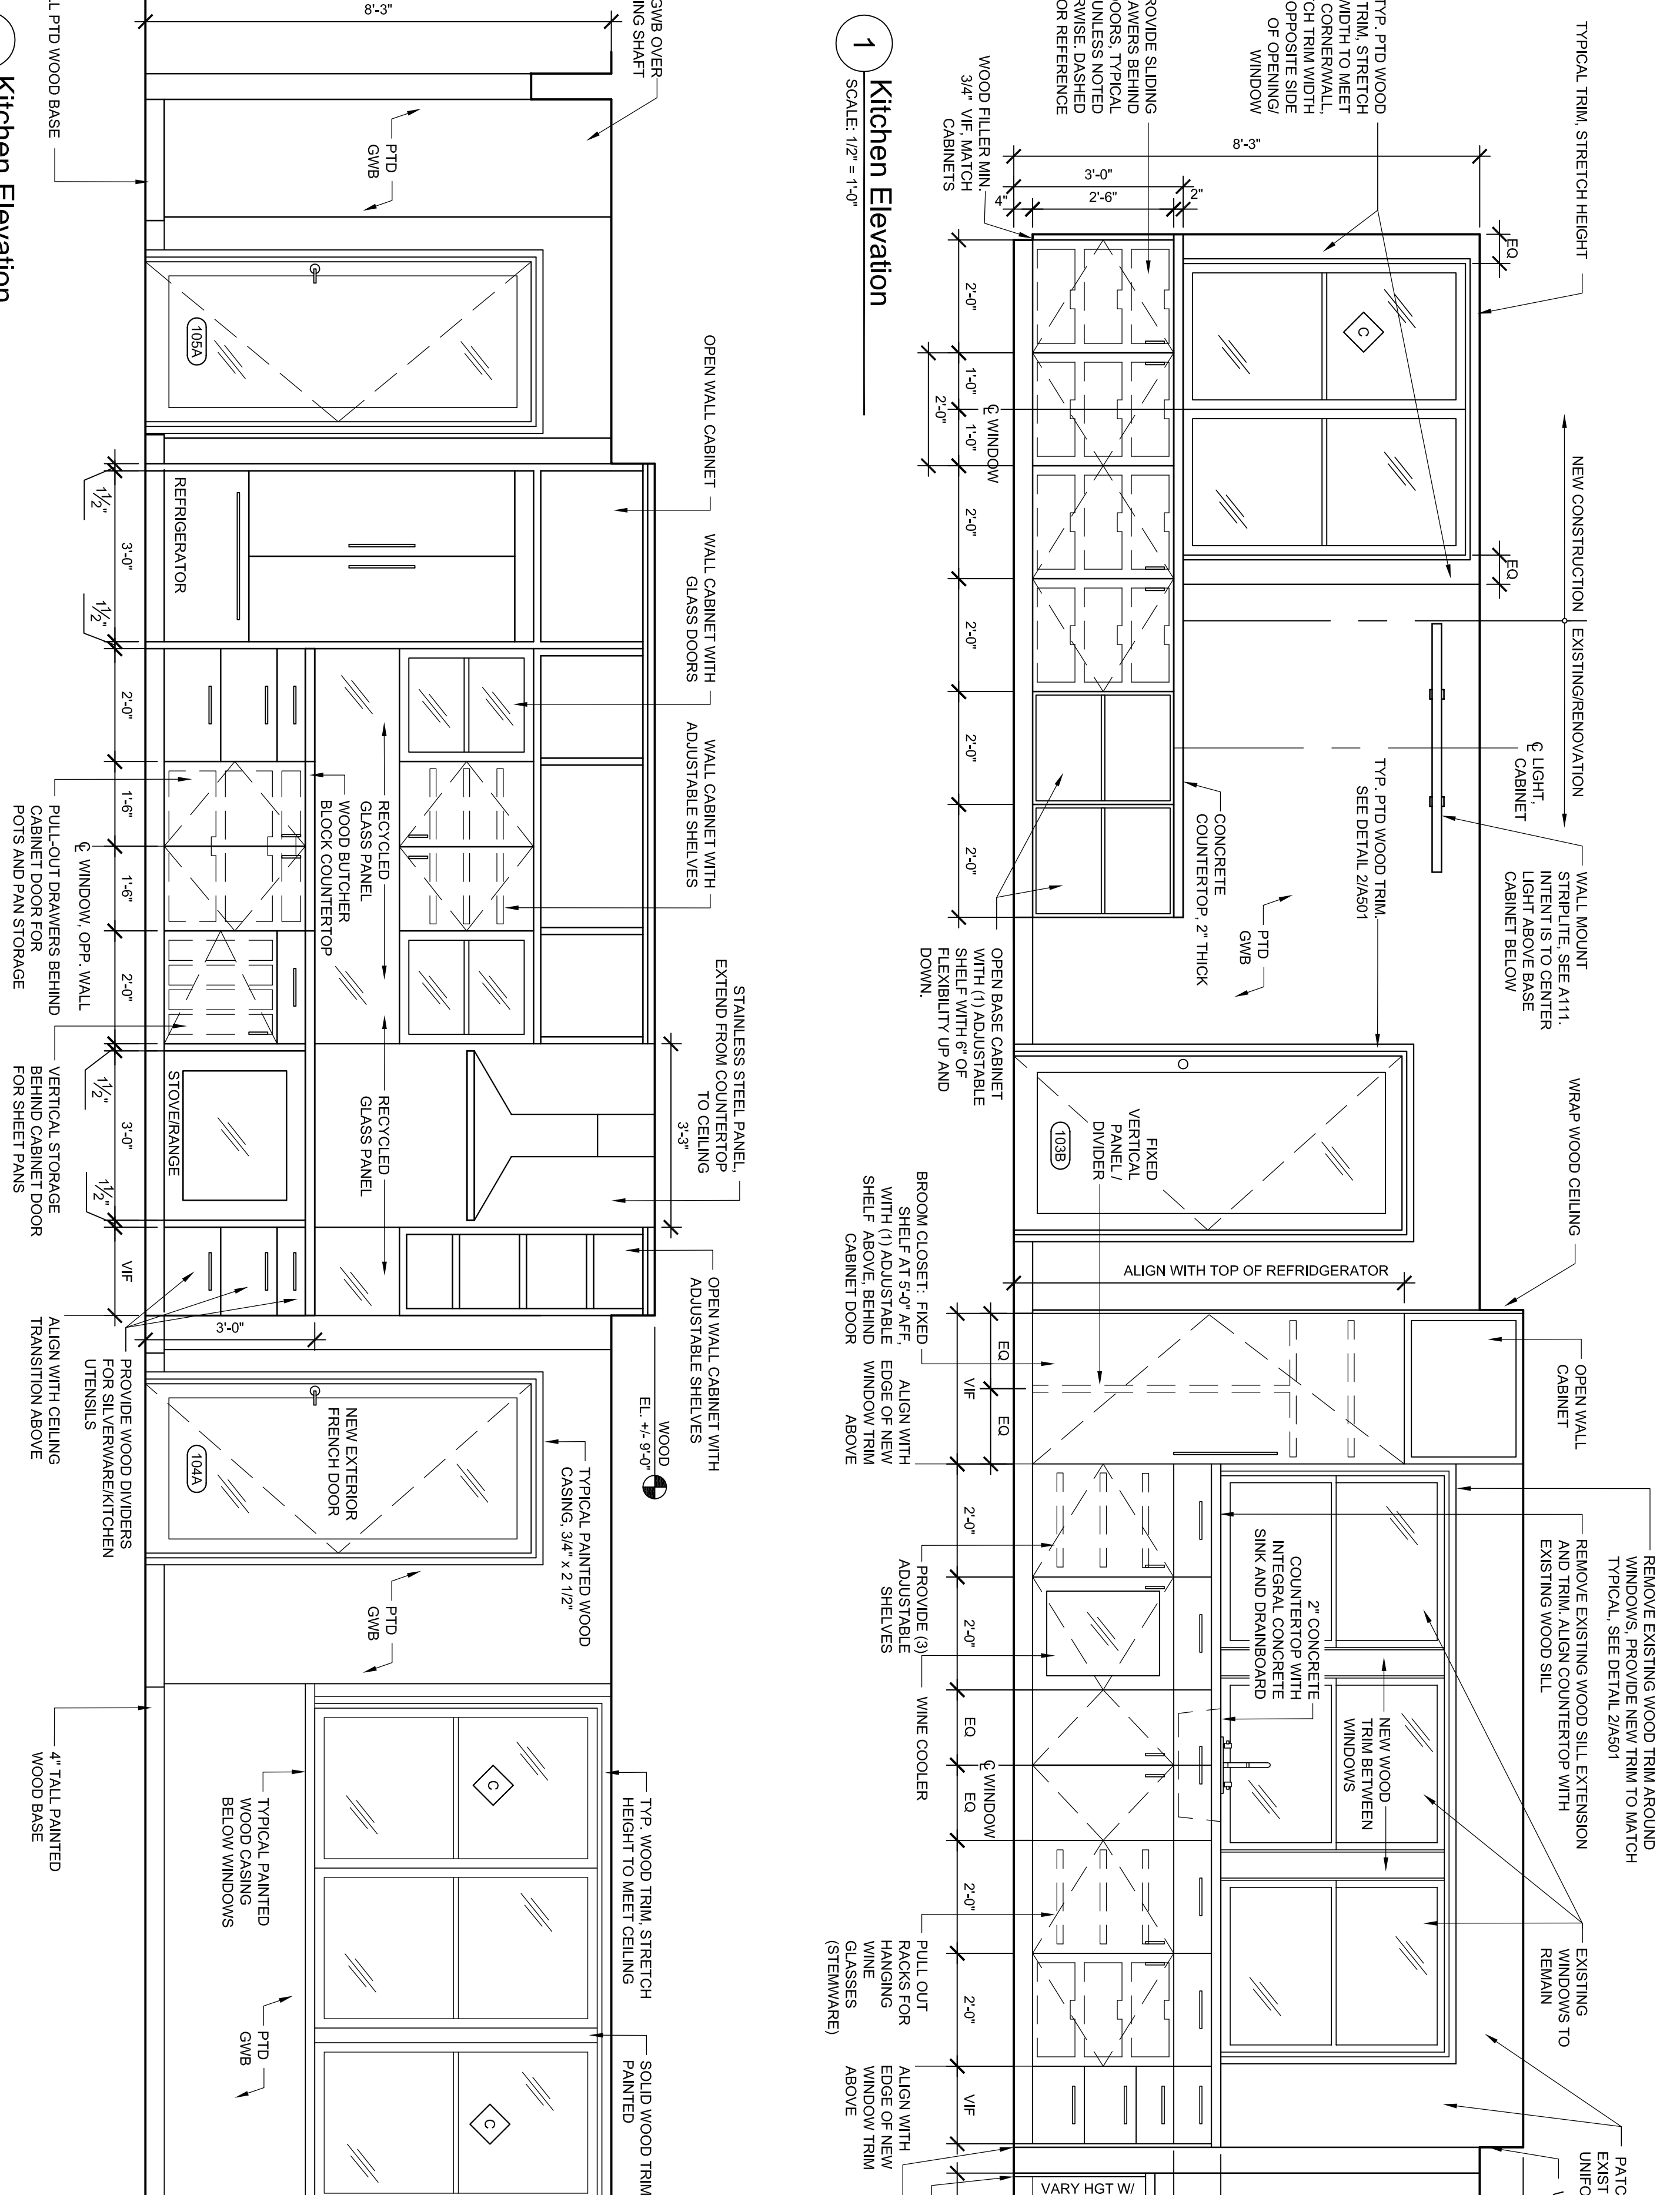

**2** Typical Interior Trim Detail  
 Full Size

**1** Kitchen Elevation  
 SCALE: 1/2\"/>

**8** Mudroom Elevation  
 SCALE: 1/2\"/>

**3** Kitchen Elevation  
 SCALE: 1/2\"/>

**4** Kitchen Elevation  
 SCALE: 1/2\"/>

**6** Kitchen Elevation  
 SCALE: 1/2\"/>

**7** Mudroom Elevation  
 SCALE: 1/2\"/>

**5** Kitchen Elevation  
 SCALE: 1/2\"/>