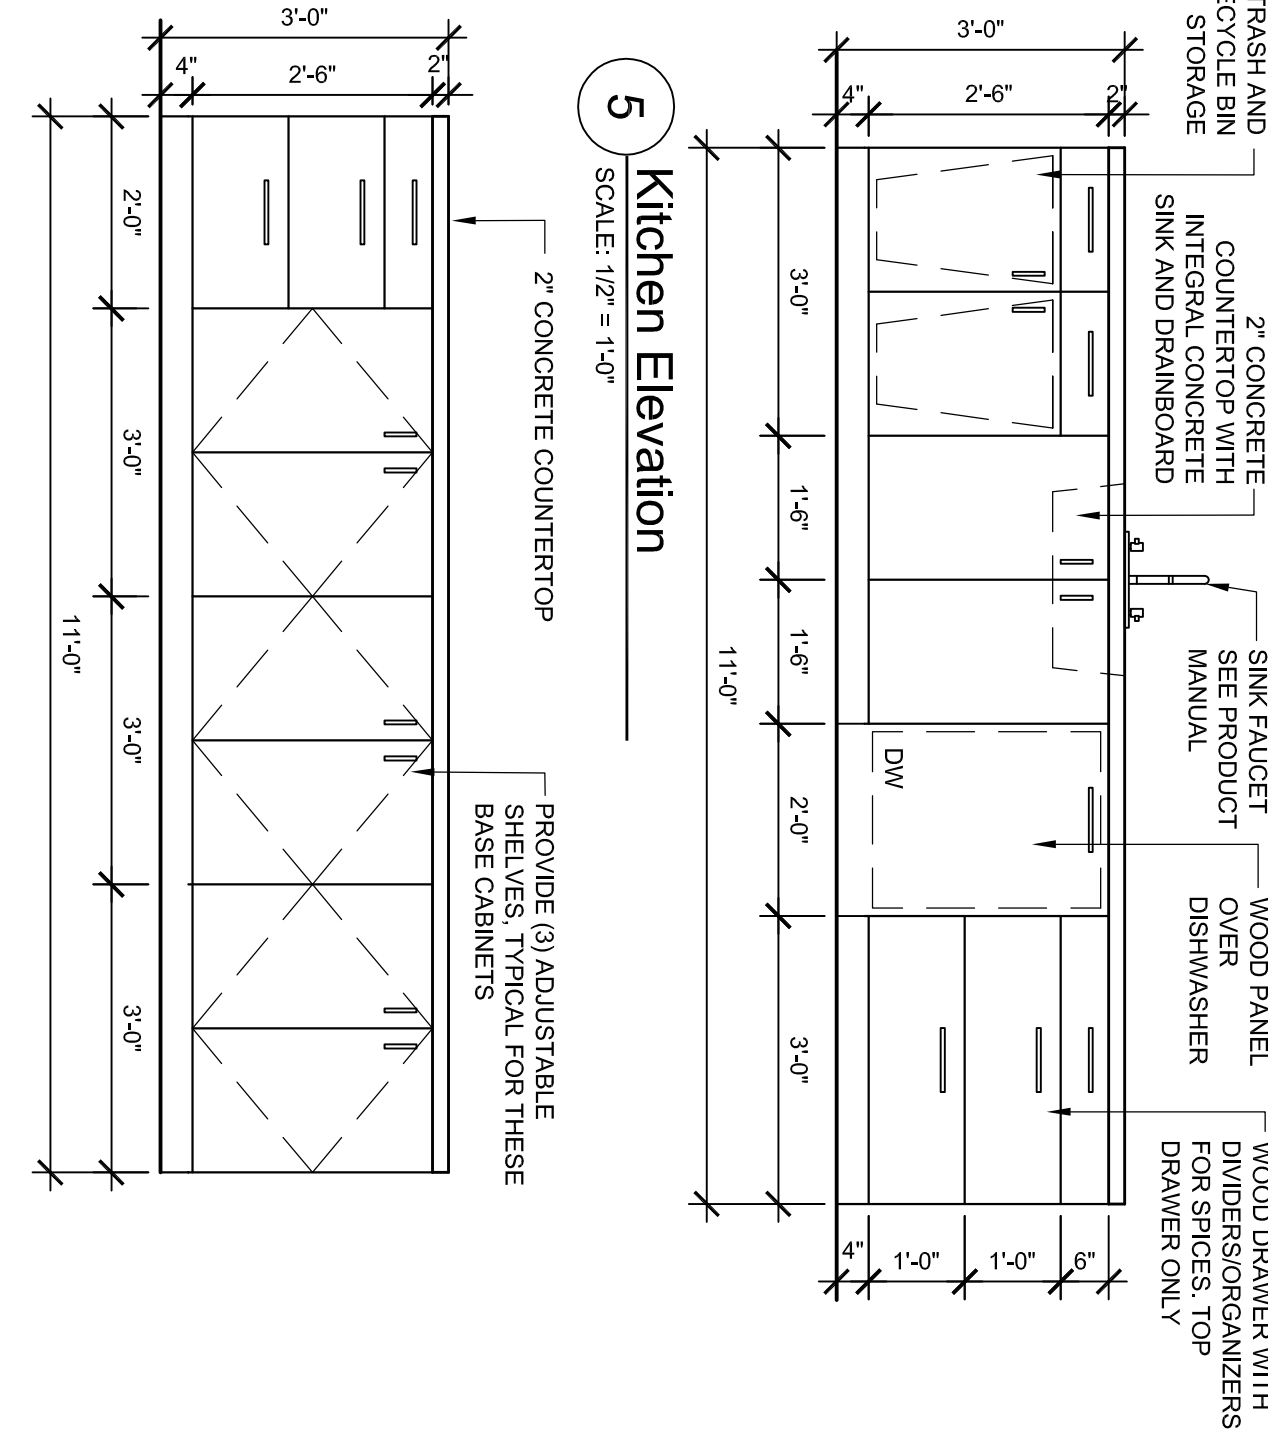

**2** Typical Interior Trim Detail  
 Full Size

**1** Kitchen Elevation  
 SCALE: 1/2\"/>

**8** Mudroom Elevation  
 SCALE: 1/2\"/>

**3** Kitchen Elevation  
 SCALE: 1/2\"/>

**4** Kitchen Elevation  
 SCALE: 1/2\"/>

**6** Kitchen Elevation  
 SCALE: 1/2\"/>

**7** Mudroom Elevation  
 SCALE: 1/2\"/>

**5** Kitchen Elevation  
 SCALE: 1/2\"/>