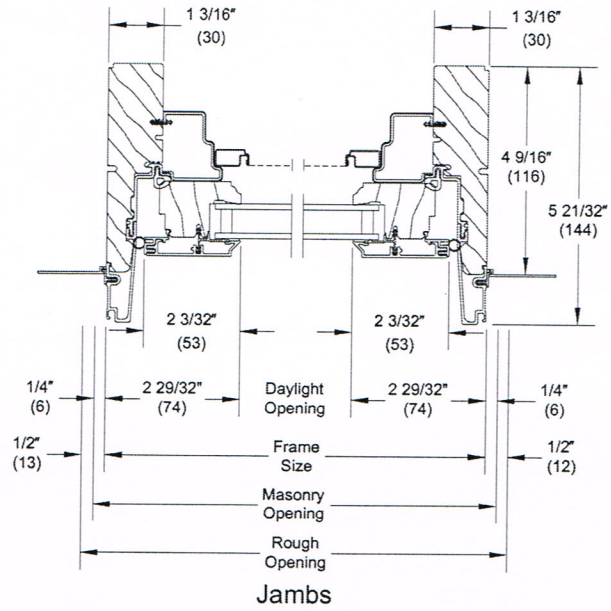

Section Details: Operating/Stationary/Picture - 3/4" (19) IG

Scale: 3" = 1' 0"

Operating

Stationary/Picture