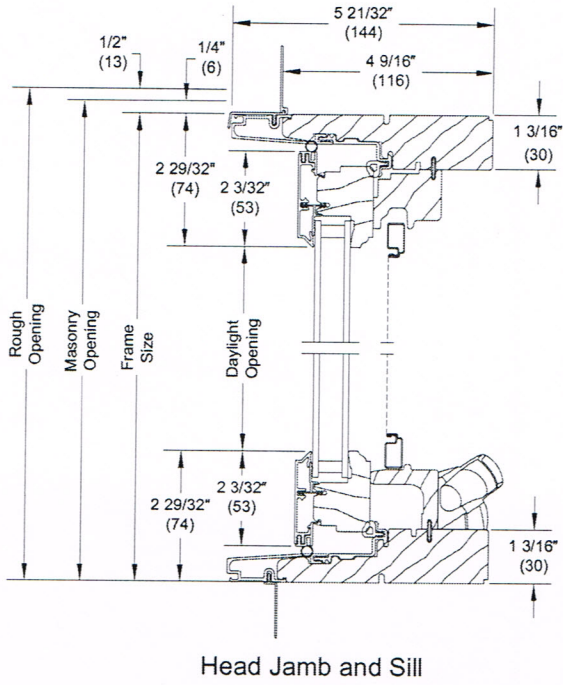

Section Details: Operating/Stationary/Picture - 3/4" (19) IG

Scale: 3" = 1' 0"

Operating

Stationary/Picture