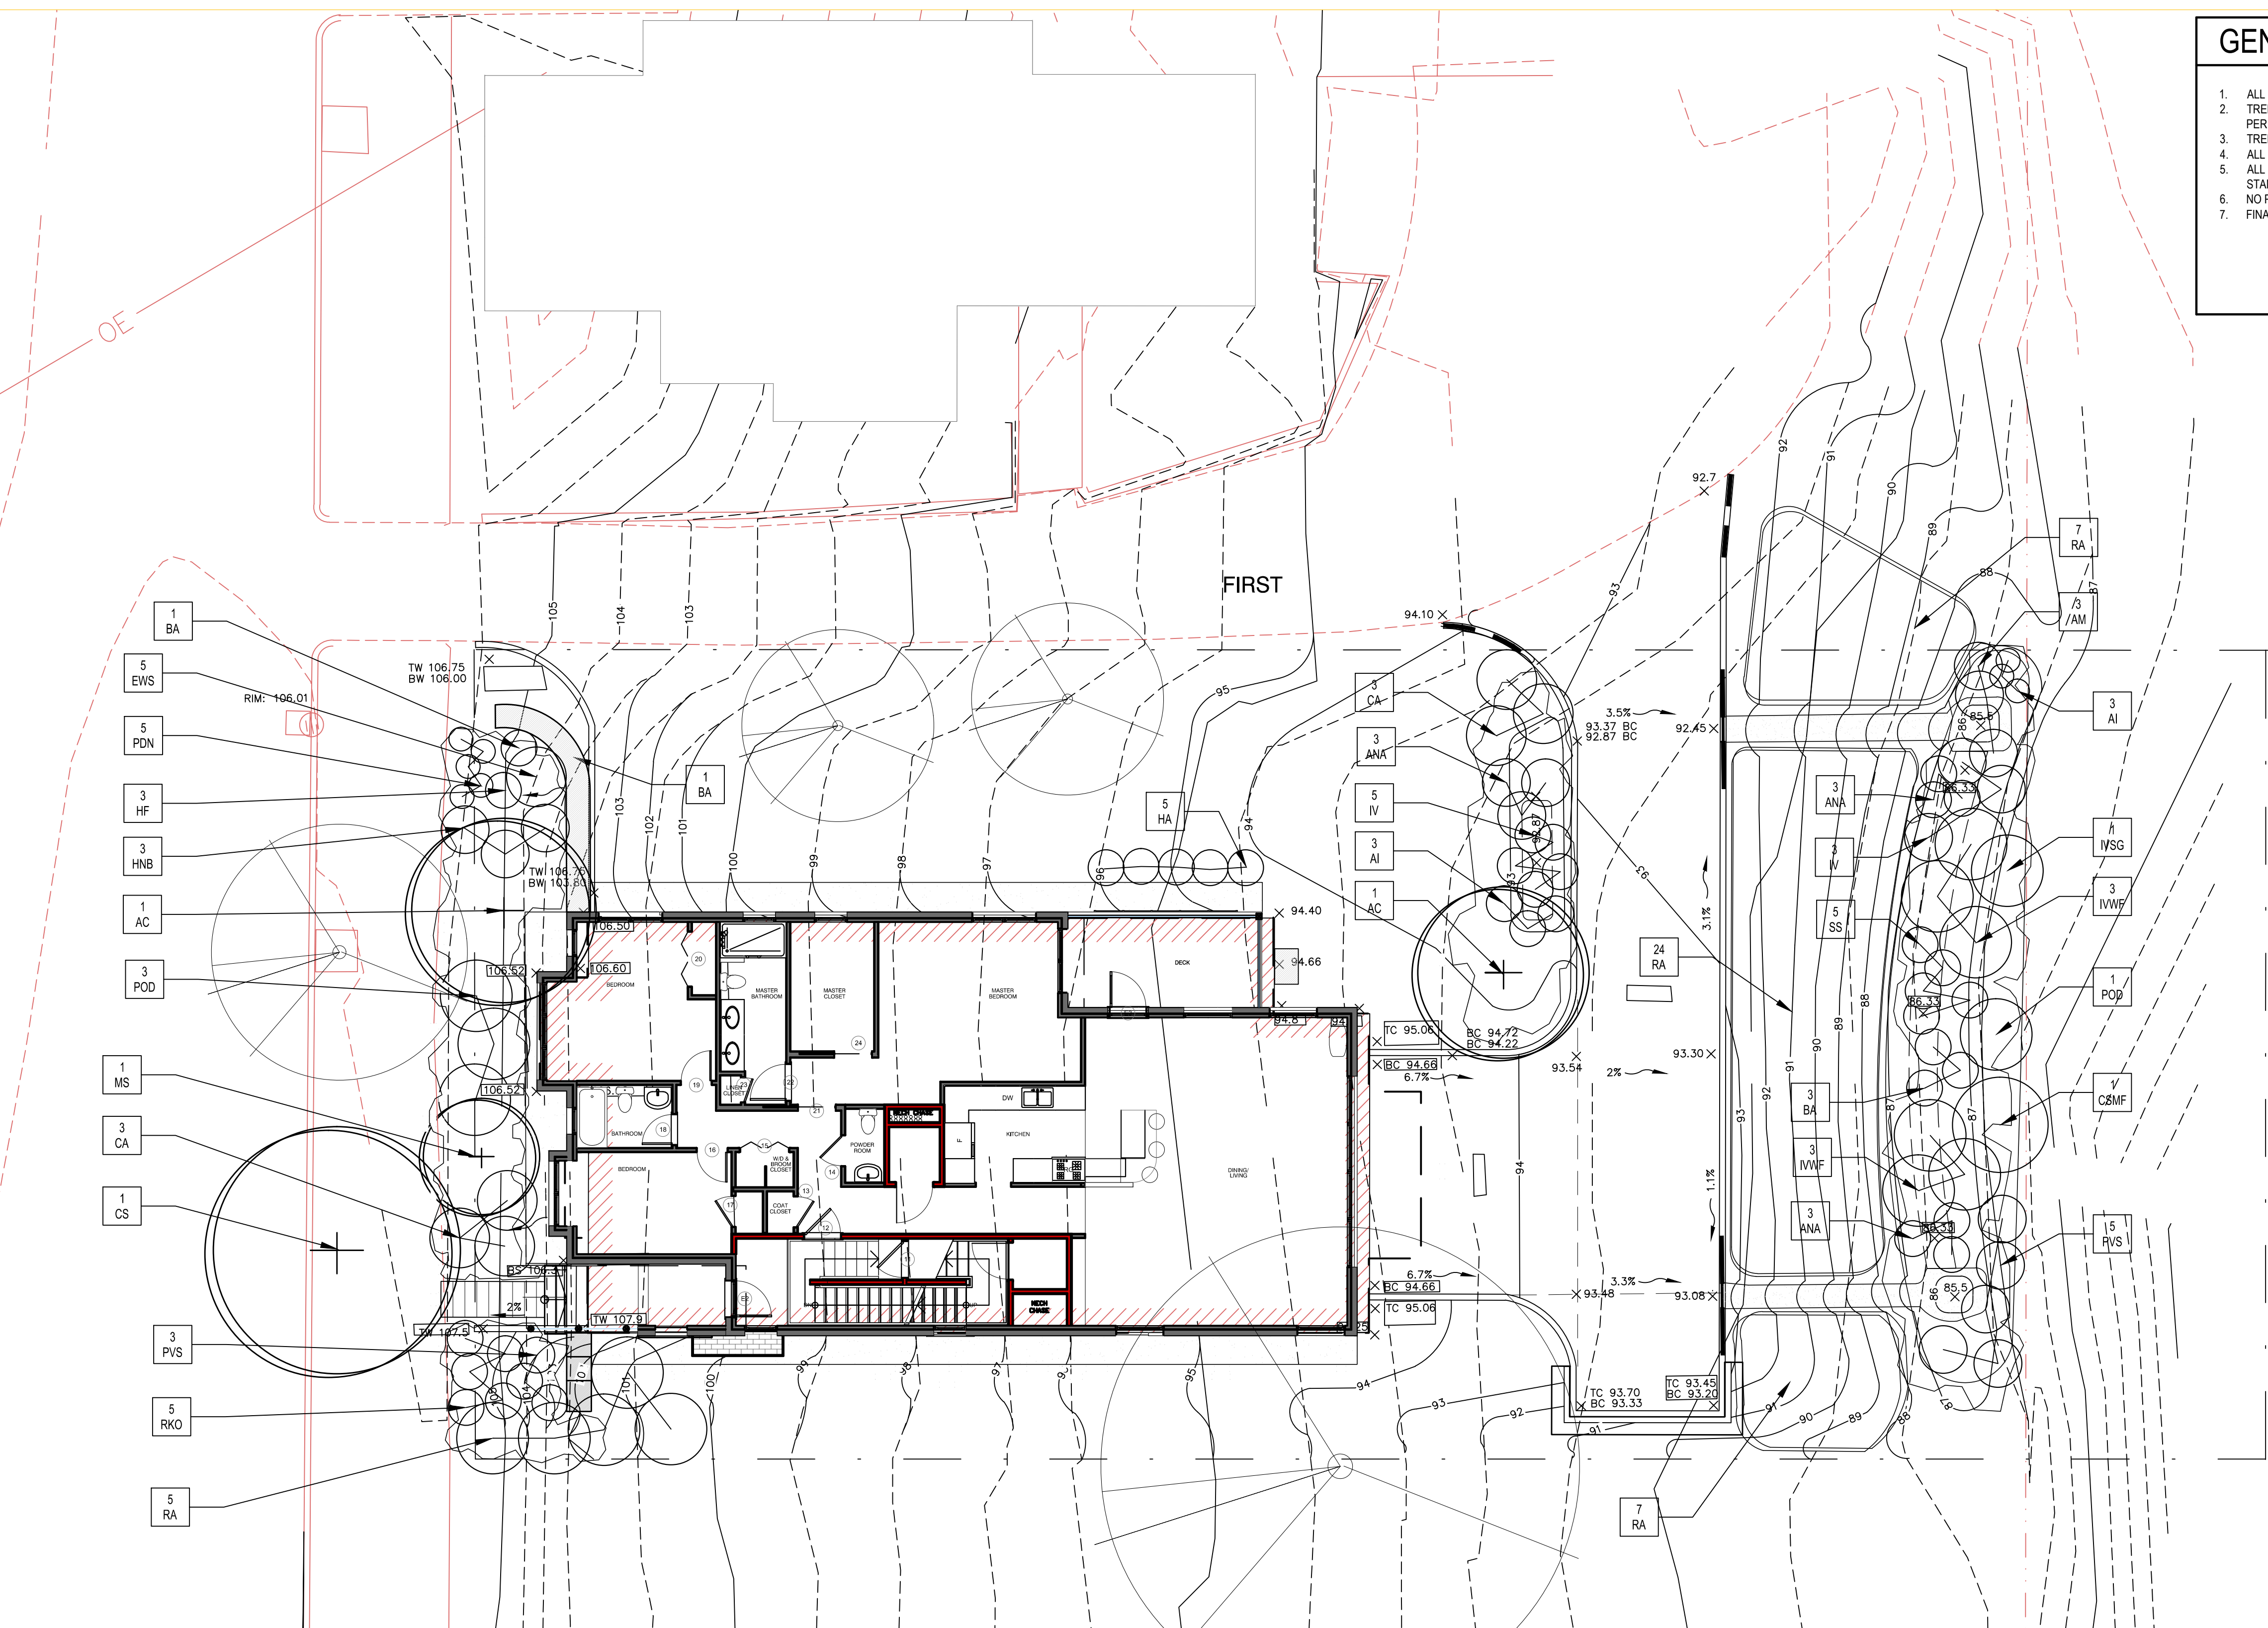

PROGRESS PRINT
NOT FOR
CONSTRUCTION

New Two-Family Dwelling
380 Danforth Street
Portland Maine

SCALE: 1:8
DATE: 10.01.2016

PLANTING
PLAN

GENERAL SHEET NOTES - PLANTING

1. ALL PLANTING BEDS TO BE EXCAVATED TO MINIMUM DEPTH AS SHOWN ON DETAILS.
2. TREE PITS IN LAWN TO BE EXCAVATED TO DEPTH OF ROOT BALL + 6", 3X WIDTH OF ROOT BALL, PER DETAIL.
3. TREES IN LAWN TO RECEIVE 5' SQ. MULCH BEDS.
4. ALL DISTURBED AREAS NOT RECEIVING PLANTINGS SHALL BE SEEDED.
5. ALL TREES AND PLANTS TO COMPLY WITH APPLICABLE REQUIREMENTS OF ANSI Z60.1 "AMERICAN STANDARD FOR NURSERY STOCK".
6. NO PLANTS OR TREES ARE TO BE PLACED BENEATH ANY BUILDING OVERHANGS.
7. FINAL LAYOUT TO BE APPROVED BY LANDSCAPE ARCHITECT IN FIELD.

KEY	QTY	BOTANICAL NAME	COMMON NAME	SIZE
STREET TREE				
CS	1	Catalpa speciosa	Northern Catalpa	3-3.5" B&B
FRONT GARDEN				
AC	1	Amelanchier canadensis	Serviceberry	5-7" B&B
BA	1	Baptisia australis	Baptisia	#3
CA	3	Clethra alnifolia 'Ruby Spice'	Ruby Spice Summersweet	#5
EWS	5	Echinacea White Swan	White Swan Echinacea	#1
HF	3	Heuchera Frost	Frost Heuchera	#1
HNB	3	Hydrangea macrophylla 'Nantucket Blue'	Nantucket Blue Hydrangea	#3
MS	1	Magnolia stellata	Star Magnolia	5-7" B&B
PDN	5	Paeonia Duchesse de Nemours	Duchesse de Nemours Peony	#1
POD	3	Physocarpus opulifolius 'Diablo'	Diablo Ninebark	#7
PVS	3	Panicum virgatum 'Shenandoah'	Shenandoah Switchgrass	#1
RA	5	Rhus aromatica 'Gro Low'	Gro Low Sumac	#2
RKO	5	Rosa 'Knock Out'	Knock Out Rose	#3