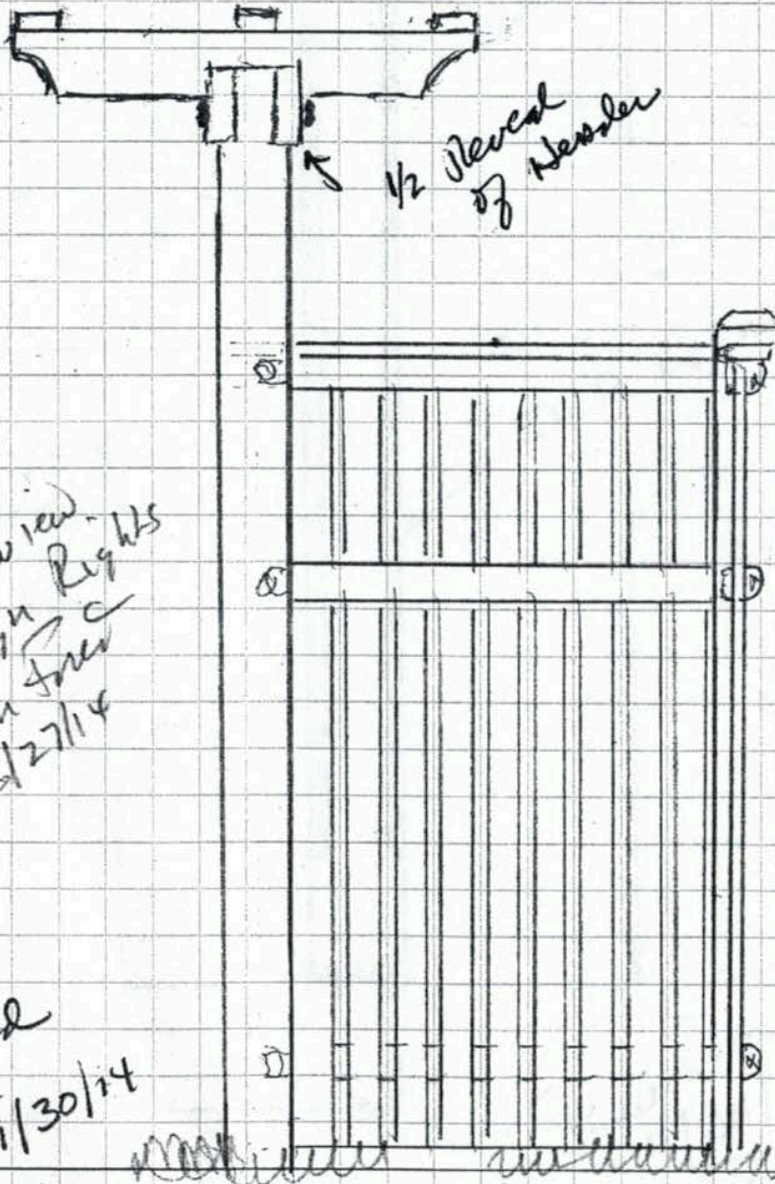

6' to 4' x 8 Reducer

Side View

Site Review
+ Design Rights
Ron Forest
8/27/14

Revised
on
9/30/14

Ron
Forest

354 Payne Road Scarborough, ME 04
Tel: 207.883.2775 • Fax: 207.883.7
In Maine: 1.800.287.2775
www.ronforestfence.com

**Ron Forest & Sons
Fence Company**

Creative Fence & Garden Design